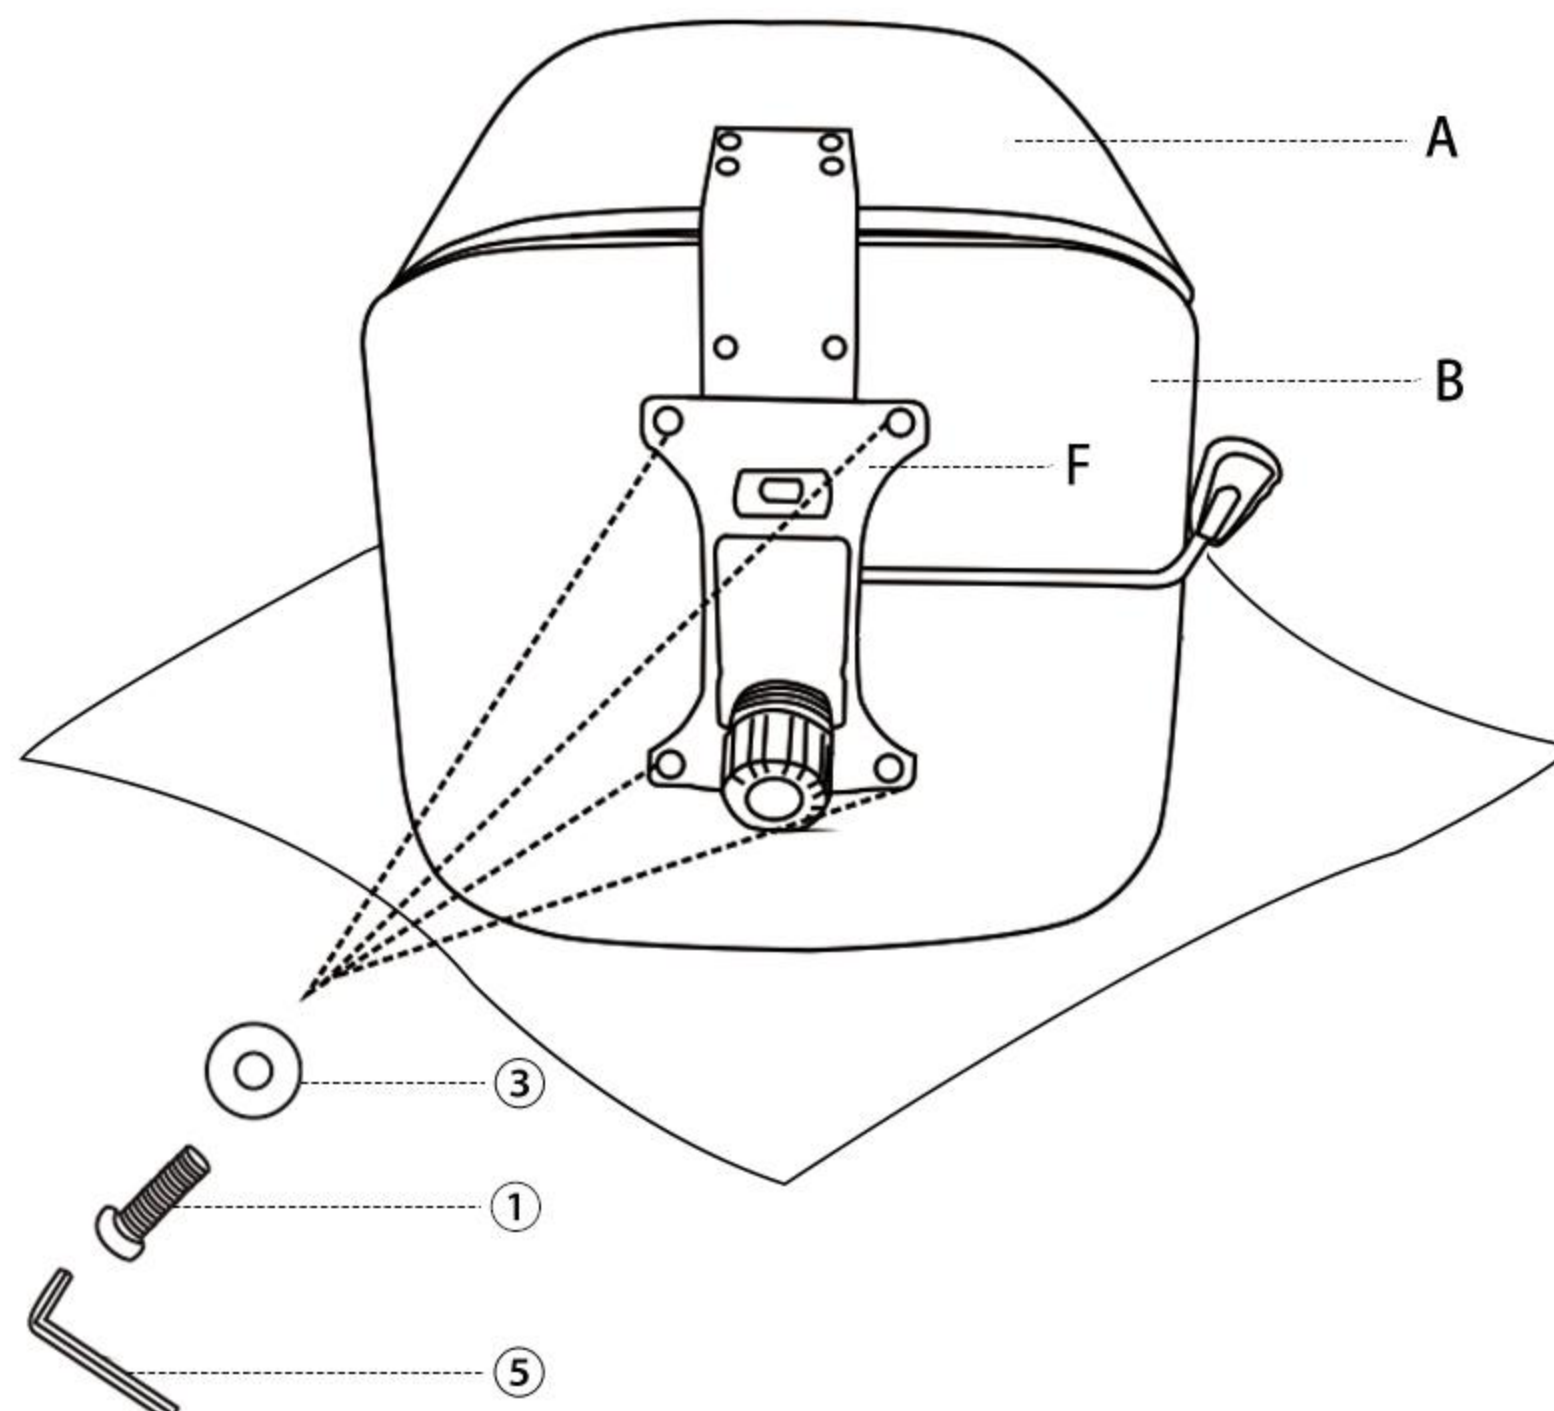

STEP 4

1		x4
3		x4
5		x1