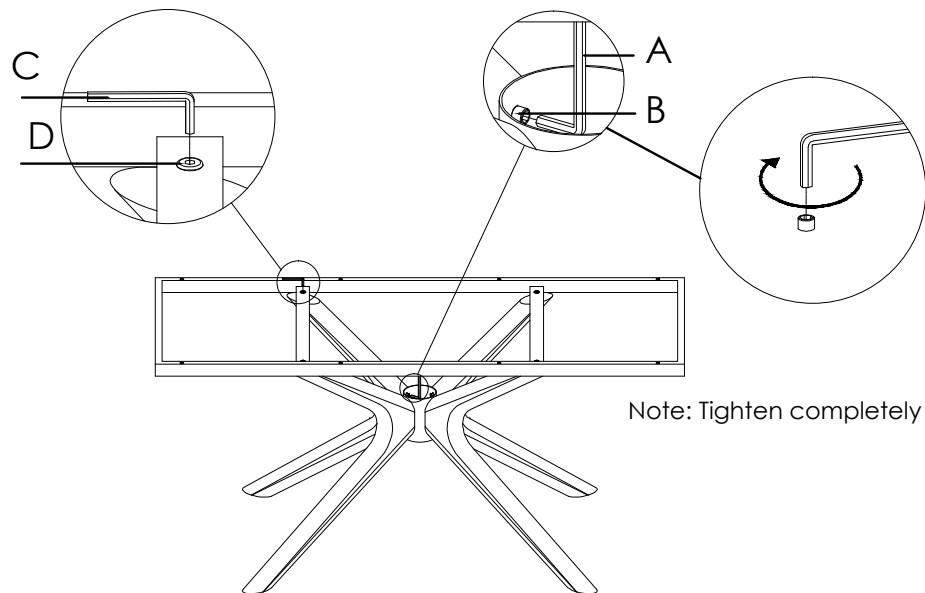

## MAURICE-79 DINING TABLE

PLEASE NOTE: Check that you have received all components and hardware before assembling. If you are missing any parts, contact your retailer.

A	M6		1
B	M8X30mm		8
C	M5		1
D	M8X35mm		4
E	M8X50mm		8
F	M8X20mm		1

G				1
	G1x1	G2x1	G3x1	

1.

2.

During assembly, hand tighten screws only. When the screws are in place, tighten completely.