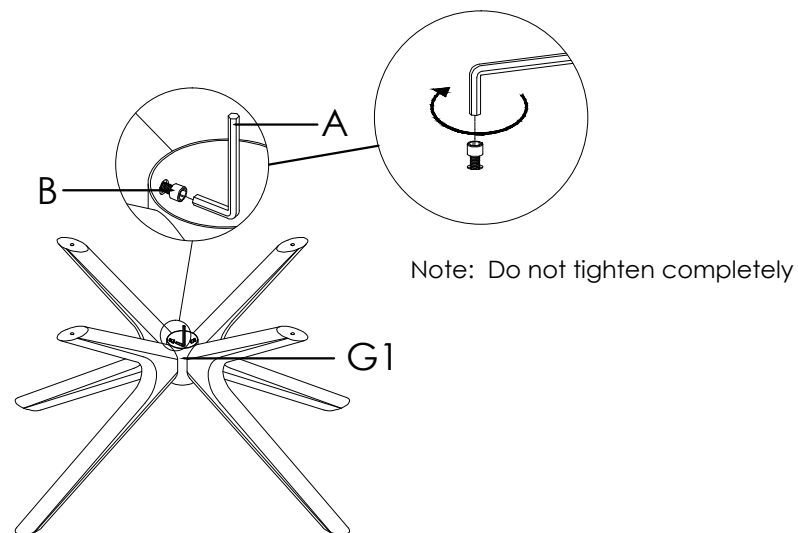

## MAURICE-79 DINING TABLE

PLEASE NOTE: Check that you have received all components and hardware before assembling. If you are missing any parts, contact your retailer.

A	M6		1
B	M8X30mm		8
C	M5		1
D	M8X35mm		4
E	M8X50mm		8
F	M8X20mm		1

G				1
	G1x1	G2x1	G3x1	

1.

2.

During assembly, hand tighten screws only. When the screws are in place, tighten completely.