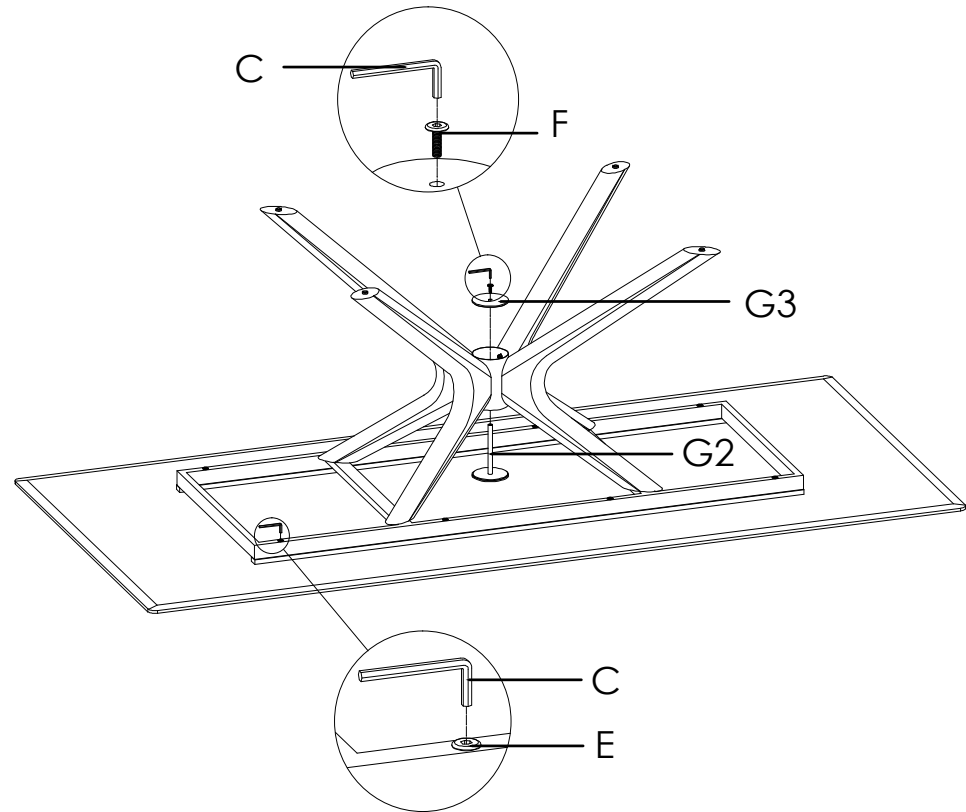

3. Final Step:

A	M6		1
B	M8X30mm		8
C	M5		1
D	M8X35mm		4
E	M8X50mm		8
F	M8X20mm		1

G				1
	G1x1	G2x1	G3x1	

During assembly, hand tighten screws only. When the screws are in place, tighten completely.