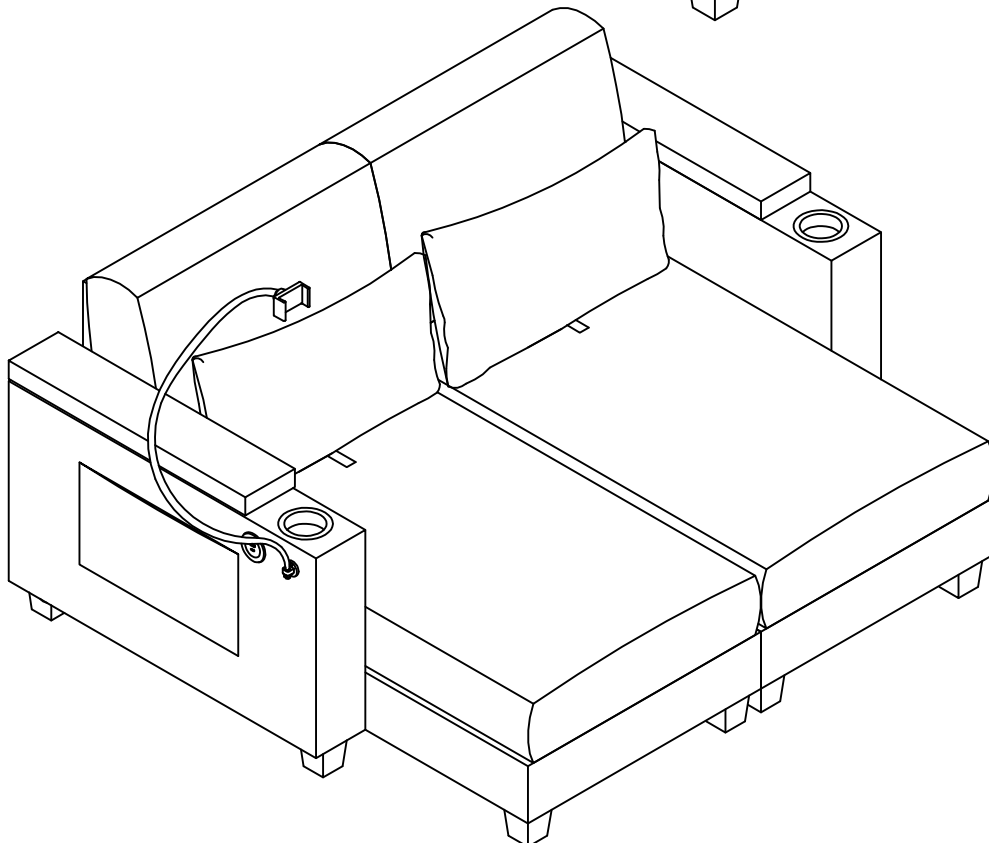

Assembly Instructions

Note: This lounge sofa is available in both single-seater and double-seater options, allowing you to choose the perfect fit for your space and preferences.

IMPORTANT NOTE

** Place all parts on a lean and smooth surface such as a rug or carpet to avoid the parts from being scratched.

- If the item is damaged or defective, please take photos to show the problem and email to the seller.

- Please do not return back the product before contact the seller.

PART LISTS BOX1

Part NO.	Part Image	Part Name	QTY
②		Left Armrest	1
③		Right Armrest	1
④		Armrest Lid-L	1
⑤		Armrest Lid-R	1
⑩		Plastic Foot	4
⑪		Mobile Phone Stand	1
⑫		Bolt	1
⑭		Hinge	4
⑮		Adapter	1

PART LISTS BOX 2

Part NO.	Part Image	Part Name	QTY
①		Seat Frame	1
⑥		Backrest	1
⑦		Back Cushion	1
⑧		Pillow	1
⑨		Seat Cushion	1
⑩		Plastic Foot	4
⑬		Hinge	1

Sofa Overall Assembly Drawing

Hardware List

<p>Ax10 PCS</p>  <p style="text-align: center;">5/16X80mm</p>	<p>Bx4 PCS</p>  <p style="text-align: center;">5/16X40mm</p>	<p>Cx6 PCS</p>  <p style="text-align: center;">1/4X25mm</p>
<p>Dx8 PCS</p>  <p style="text-align: center;">M4X15mm</p>	<p>Ex10 PCS</p>  <p style="text-align: center;">M4X15mm</p>	<p>Fx2 PCS</p>  <p style="text-align: center;">Ø19X5/16</p>
<p>Gx6 PCS</p>  <p style="text-align: center;">Ø16X1/4</p>	<p>Hx2 PCS</p>  <p style="text-align: center;">5/16</p>	<p>Lx1 PC</p>  <p style="text-align: center;">5/16</p>
<p>Mx1 PC</p>  <p style="text-align: center;">5/16</p>		