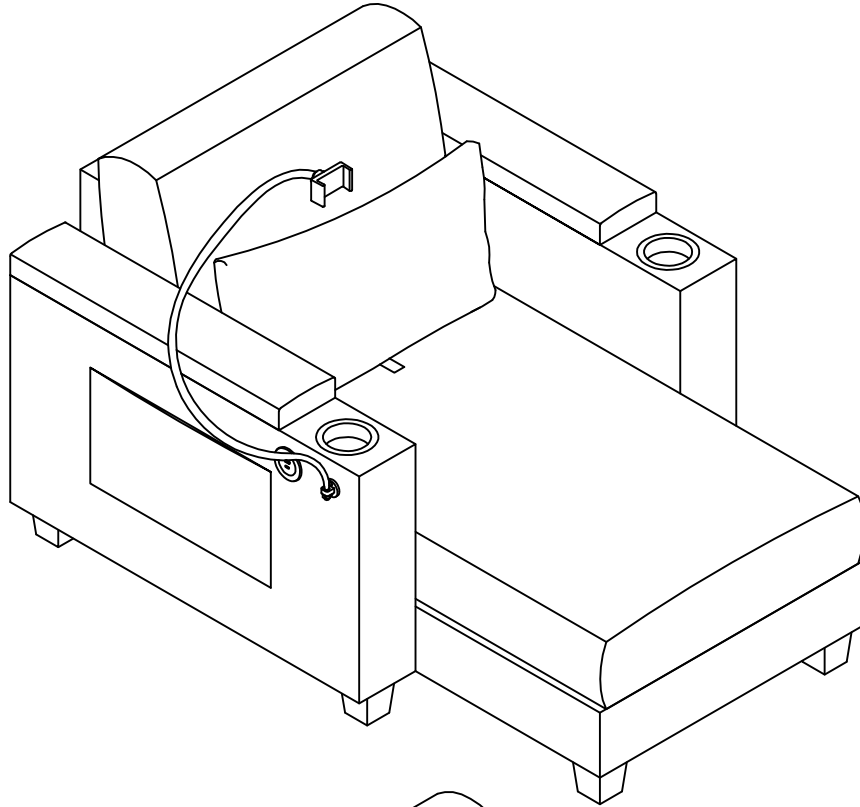

Assembly Instructions

Note: This lounge sofa is available in both single-seater and double-seater options, allowing you to choose the perfect fit for your space and preferences.

IMPORTANT NOTE

** Place all parts on a lean and smooth surface such as a rug or carpet to avoid the parts from being scratched.

- If the item is damaged or defective, please take photos to show the problem and email to the seller.

- Please do not return back the product before contact the seller.

PART LISTS BOX1

Part NO.	Part Image	Part Name	QTY
②		Left Armrest	1
③		Right Armrest	1
④		Armrest Lid-L	1
⑤		Armrest Lid-R	1
⑩		Plastic Foot	4
⑪		Mobile Phone Stand	1
⑫		Bolt	1
⑭		Hinge	4
⑮		Adapter	1

PART LISTS BOX 2

Part NO.	Part Image	Part Name	QTY
①		Seat Frame	1
⑥		Backrest	1
⑦		Back Cushion	1
⑧		Pillow	1
⑨		Seat Cushion	1
⑩		Plastic Foot	4
⑬		Hinge	1

Sofa Overall Assembly Drawing

Hardware List

<p>Ax10 PCS</p>  <p style="text-align: center;">5/16X80mm</p>	<p>Bx4 PCS</p>  <p style="text-align: center;">5/16X40mm</p>	<p>Cx6 PCS</p>  <p style="text-align: center;">1/4X25mm</p>
<p>Dx8 PCS</p>  <p style="text-align: center;">M4X15mm</p>	<p>Ex10 PCS</p>  <p style="text-align: center;">M4X15mm</p>	<p>Fx2 PCS</p>  <p style="text-align: center;">Ø19X5/16</p>
<p>Gx6 PCS</p>  <p style="text-align: center;">Ø16X1/4</p>	<p>Hx2 PCS</p>  <p style="text-align: center;">5/16</p>	<p>Lx1 PC</p>  <p style="text-align: center;">5/16</p>
<p>Mx1 PC</p>  <p style="text-align: center;">5/16</p>		