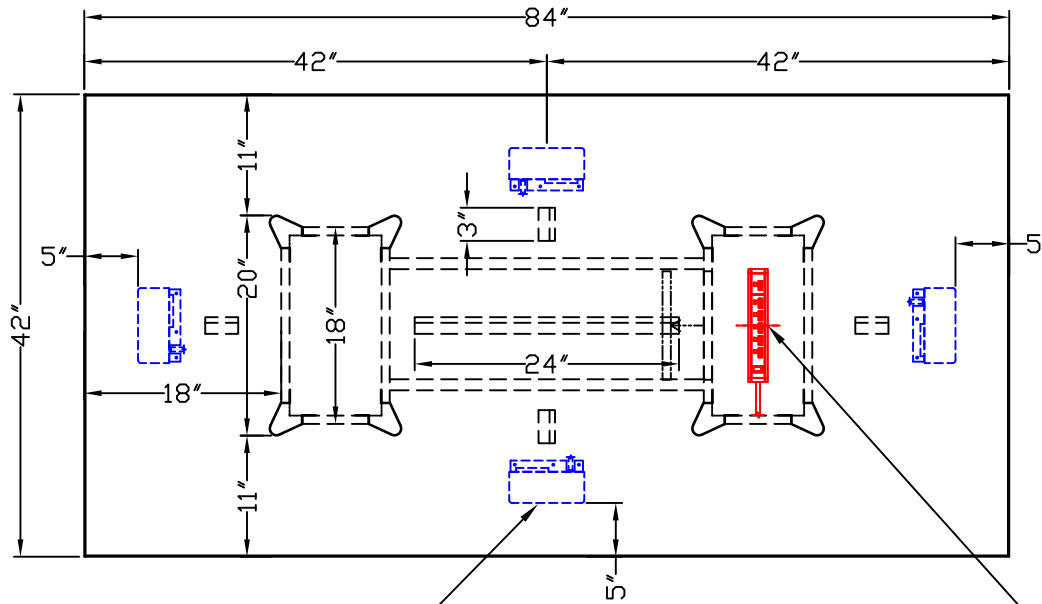

REC 8442 A18 PU4 - Product Details

**2 Power
& 2 Data**

**6 Outlet Power
Strip (inside Base)**