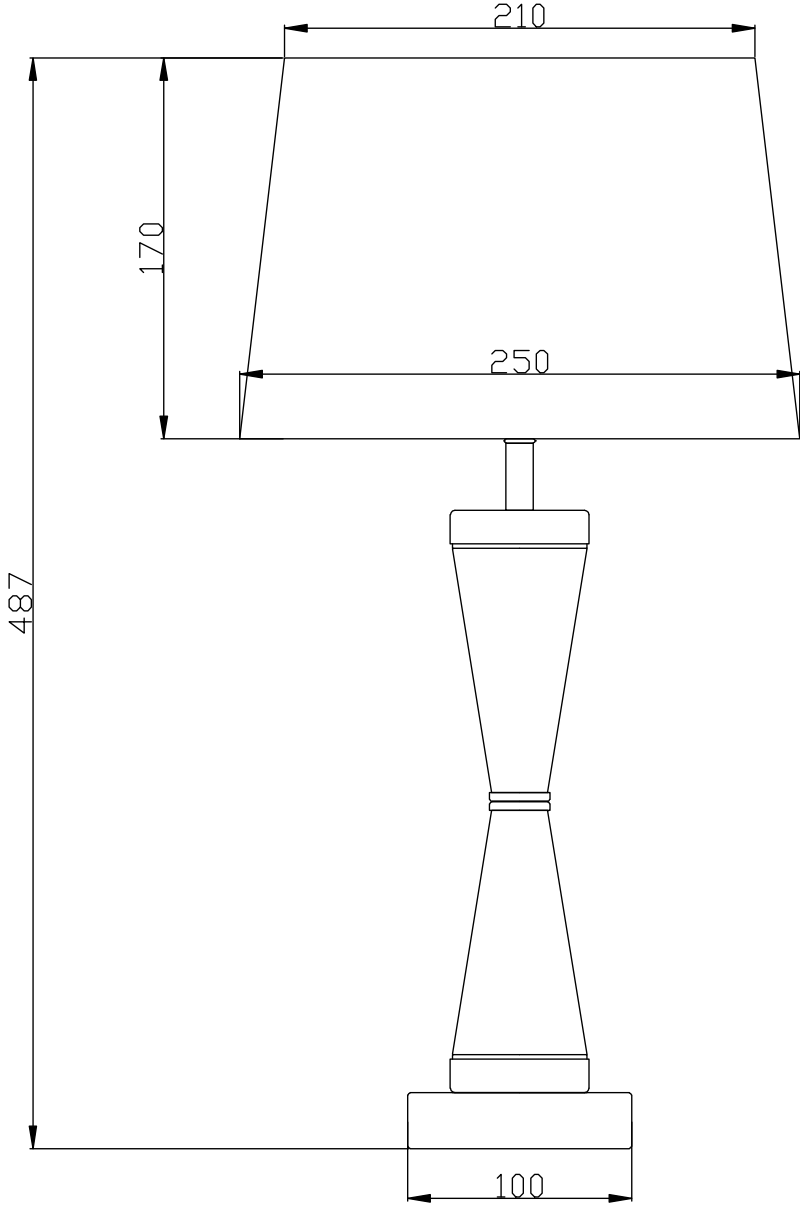

CERTIFICATION