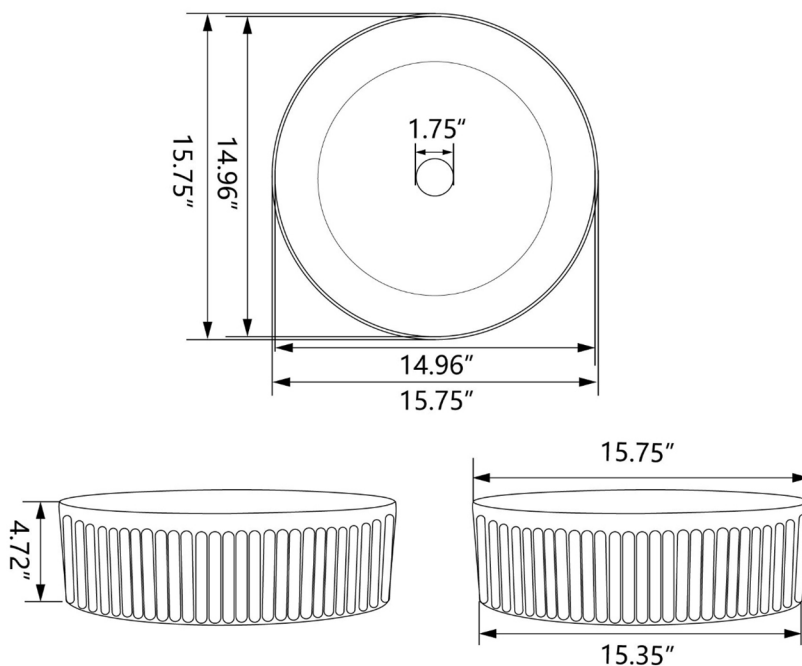

Model #DV-1V0320

Overall Dimension: 15.75" L x 15.75" W x 4.72" H

Features:

- The wavy texture on the exterior of the sink creates a flowing, natural feel, enhancing the artistic and distinctive appeal of your bathroom design.
- Made from high-quality ceramic, this sink is durable, stain-proof, and easy to clean, ensuring it stays looking new for years.
- The round design offers a simple yet elegant aesthetic, fitting seamlessly into various modern bathroom styles while adding a unique decorative touch.
- The glossy surface prevents stains from adhering, making it more durable and easy to maintain on a daily basis.
- Ideal for most bathroom settings, providing ample space without occupying too much room.

Package Included:

● Vessel Sink

● User Manual

Technical Specifications:

- + Product Size: 15.75" L x 15.75" W x 4.72" H
- + Sink Interior Size: 14.96" L x 14.96" W x 4.33"H
- + Weight: 18 lbs
- + Color: White
- + Drain: 1.75" Diameter