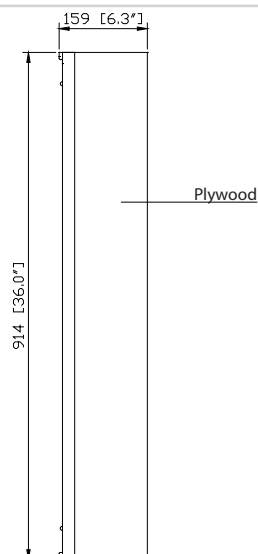

Features

- Durable poplar wood frame
- Beveled-edge mirror
- 1 soft-close door
- 3 glass shelves inside
- Mirror backing inside cabinet
- Mirror cabinet hangs vertically
- Wall cleat for easy hanging and leveling

Colors / Finishes

- Tobacco
- Light Espresso
- White

Nominal Dimension

- 28W x 6.3D x 36H (inches)

Related Items

Vanity

Product Diagrams

Front

Back

Side

Top