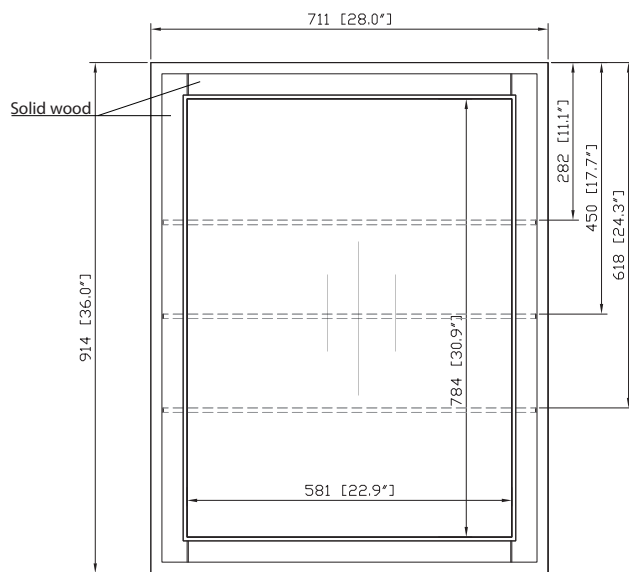

Features

- Durable poplar wood frame
- Beveled-edge mirror
- 1 soft-close door
- 3 glass shelves inside
- Mirror backing inside cabinet
- Mirror cabinet hangs vertically
- Wall cleat for easy hanging and leveling

Colors / Finishes

- Tobacco
- Light Espresso
- White

Nominal Dimension

- 28W x 6.3D x 36H (inches)

Related Items

Vanity

Product Diagrams

Front

Back

Side

Top