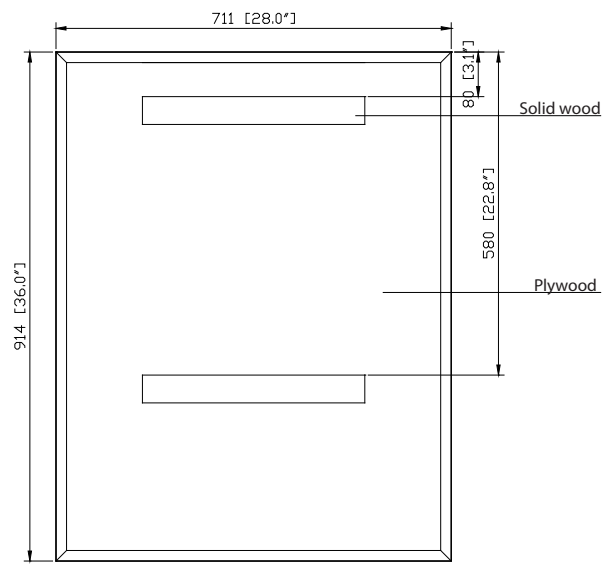

Features

- Durable poplar wood frame
- Beveled-edge mirror
- 1 soft-close door
- 3 glass shelves inside
- Mirror backing inside cabinet
- Mirror cabinet hangs vertically
- Wall cleat for easy hanging and leveling

Colors / Finishes

- Tobacco
- Light Espresso
- White

Nominal Dimension

- 28W x 6.3D x 36H (inches)

Related Items

Vanity

Product Diagrams

Front

Back

Side

Top