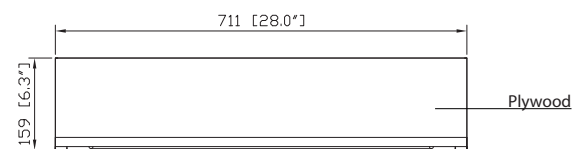

Colors / Finishes

- Tobacco
- Light Espresso
- White

Nominal Dimension

- 28W x 6.3D x 36H (inches)

Related Items

Vanity

Product Diagrams

Front

Back

Side

Top