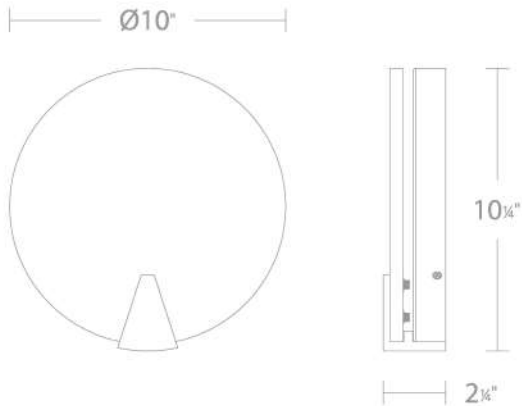

WS-72210

Model & Size	Color Temp	Finish	LED Watts	LED Lumens	Delivered Lumens
WS-72210 10"	3000K	AB Aged Brass AN Antique Nickel	26.8W	2677	881

Example: **WS-72210-AN**

For custom requests please contact [customs@modernforms.com](mailto:customs@modernforms.com)