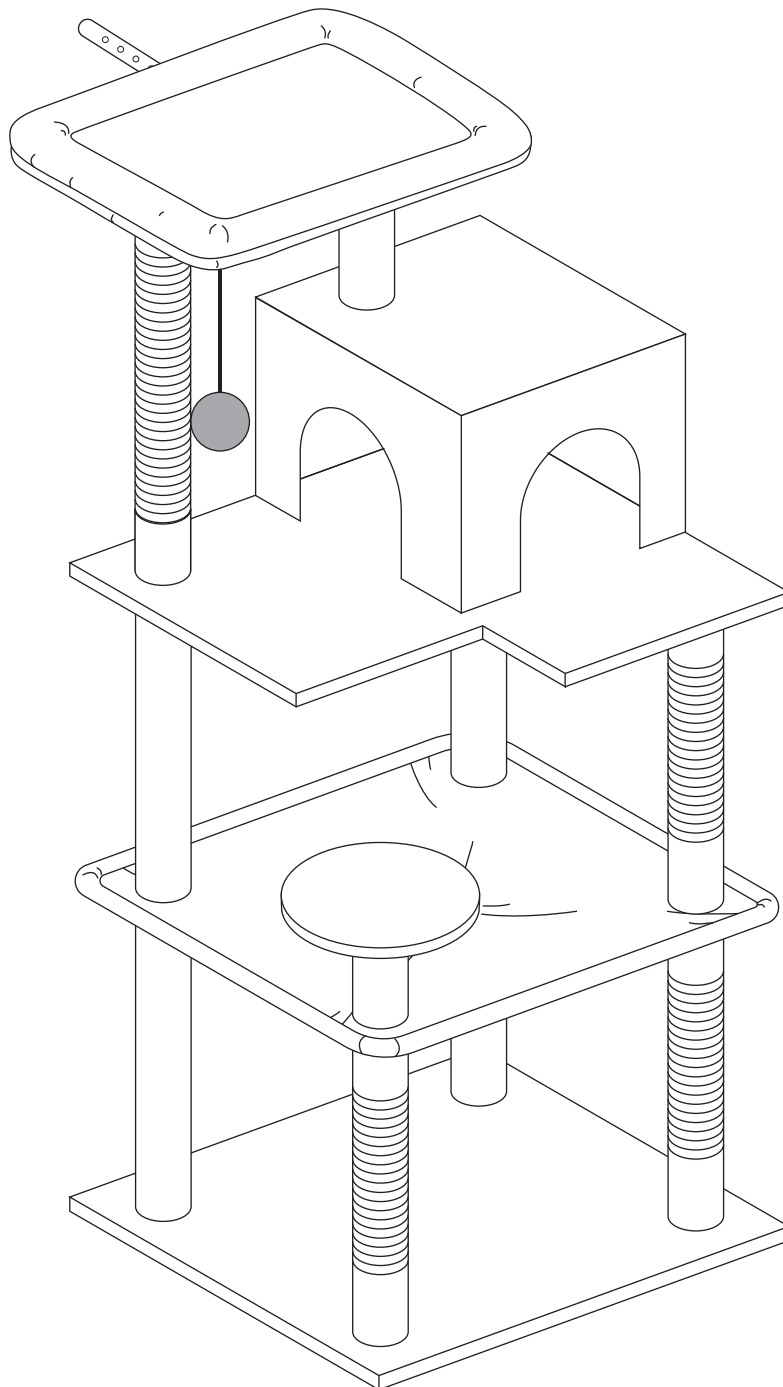

AMT0110-M

- We are committed to delivering customer-driven products that live up to your high standards.
- We encourage you to write a review sharing your experiences with the product.
- For further services:
  - Email us for further assistance: pawzroad@gmail.com.