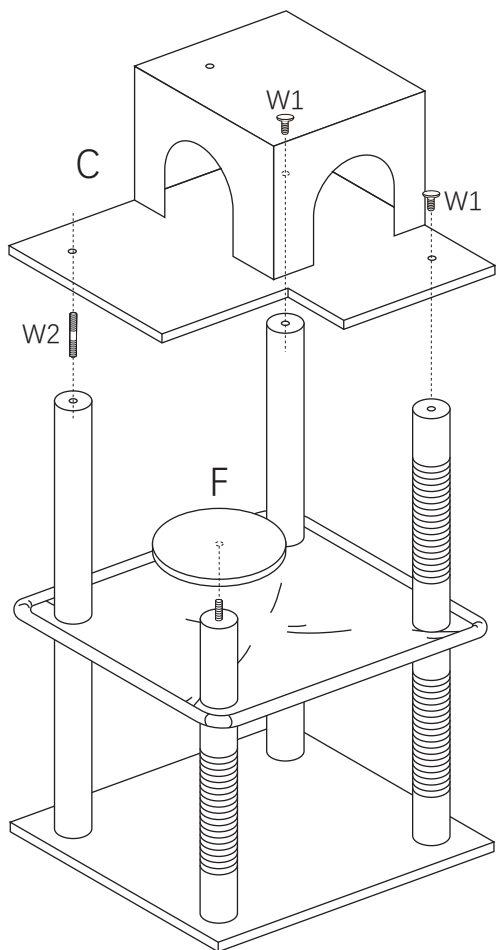

AMT0110-M

4