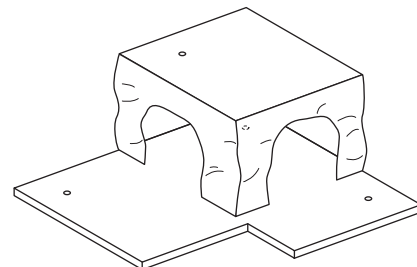

AMT0110-M

W1 : 8x35mm(17pcs)

W2 : 8x80mm(5pcs)

5mm(1pc)

N1(1pc)

N2(1pc)

N3(1pc)

A 440*400*15mm(1pc)

B 440*390mm(1pc)

C 440*400*12mm(1pc)

D 400*240*12mm(1pc)

E (1pc)

F Φ 200*12mm(1pc)

G 300*53.5mm(3pcs)

H 300*53.5mm(4pcs)

I 100*53.5mm(1pc)

J 430*53.5mm(1pc)

K 200*53.5mm(1pc)

L 215*25mm(4pcs)

M

1pc

1pc

Replaceable Dangle Toy

AMT0110-M