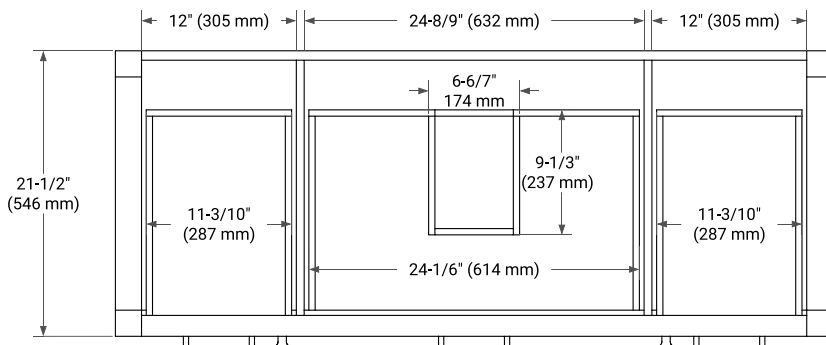

54" SINGLE SINK BASE CABINET

BASE CABINET DIMENSIONS

54" W x 21.5" D x 33.5" H

FEATURES

- Solid wood frame with engineered wood panels
- Dovetail drawers and joints
- Soft closing doors & drawers

HARDWARE FINISHES*

White Grey

FRONT VIEW

SIDE VIEW

PLAN VIEW

55" SINGLE OVAL SINK COUNTERTOP WITH 0.75 IN. THICKNESS

OVERALL DIMENSIONS

55" W x 22" D x 0.75" H

COUNTERTOP OPTIONS

Carrara Marble

FEATURES

- Solid countertop with mitered edges & seams
- Undermount white oval sink
- Pre-drilled for 8" widespread faucet

INCLUDED

- Countertop
- Matching Backsplash
- Oval Sink

COUNTERTOP PLAN VIEW

EDGE SIDE VIEW

THREE DIMENSIONAL COUNTERTOP VIEW