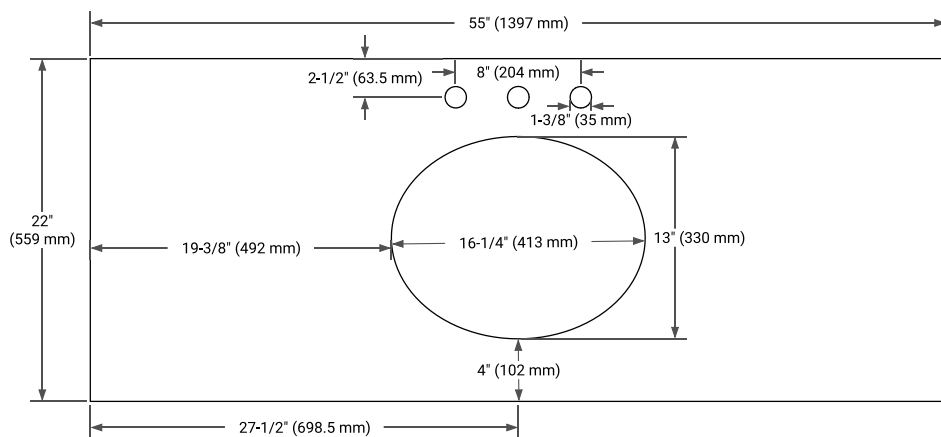

54" SINGLE SINK BASE CABINET

BASE CABINET DIMENSIONS

54" W x 21.5" D x 33.5" H

FEATURES

- Solid wood frame with engineered wood panels
- Dovetail drawers and joints
- Soft closing doors & drawers

HARDWARE FINISHES*

White Grey

FRONT VIEW

SIDE VIEW

PLAN VIEW

55" SINGLE OVAL SINK COUNTERTOP WITH 0.75 IN. THICKNESS

OVERALL DIMENSIONS

55" W x 22" D x 0.75" H

COUNTERTOP OPTIONS

Carrara Marble

FEATURES

- Solid countertop with mitered edges & seams
- Undermount white oval sink
- Pre-drilled for 8" widespread faucet

INCLUDED

- Countertop
- Matching Backsplash
- Oval Sink

COUNTERTOP PLAN VIEW

EDGE SIDE VIEW

THREE DIMENSIONAL COUNTERTOP VIEW