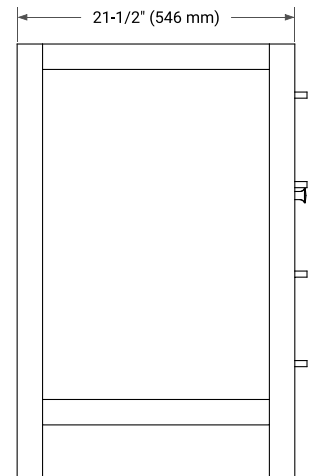

54" SINGLE SINK BASE CABINET

BASE CABINET DIMENSIONS

54" W x 21.5" D x 33.5" H

FEATURES

- Solid wood frame with engineered wood panels
- Dovetail drawers and joints
- Soft closing doors & drawers

HARDWARE FINISHES*

White Grey

FRONT VIEW

SIDE VIEW

PLAN VIEW

55" SINGLE OVAL SINK COUNTERTOP WITH 0.75 IN. THICKNESS

OVERALL DIMENSIONS

55" W x 22" D x 0.75" H

COUNTERTOP OPTIONS

Carrara Marble

FEATURES

- Solid countertop with mitered edges & seams
- Undermount white oval sink
- Pre-drilled for 8" widespread faucet

INCLUDED

- Countertop
- Matching Backsplash
- Oval Sink

COUNTERTOP PLAN VIEW

EDGE SIDE VIEW

THREE DIMENSIONAL COUNTERTOP VIEW