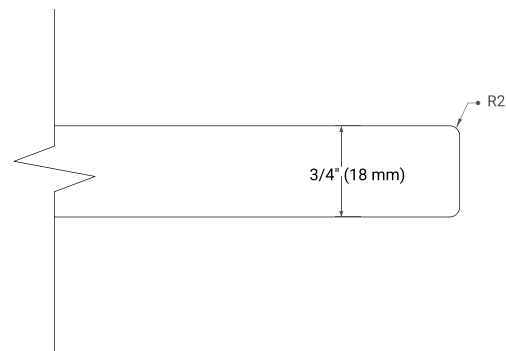

White Grey

FRONT VIEW

SIDE VIEW

PLAN VIEW

55" SINGLE OVAL SINK COUNTERTOP WITH 0.75 IN. THICKNESS

OVERALL DIMENSIONS

55" W x 22" D x 0.75" H

COUNTERTOP OPTIONS

Carrara Marble

FEATURES

- Solid countertop with mitered edges & seams
- Undermount white oval sink
- Pre-drilled for 8" widespread faucet

INCLUDED

- Countertop
- Matching Backsplash
- Oval Sink

COUNTERTOP PLAN VIEW

EDGE SIDE VIEW

THREE DIMENSIONAL COUNTERTOP VIEW