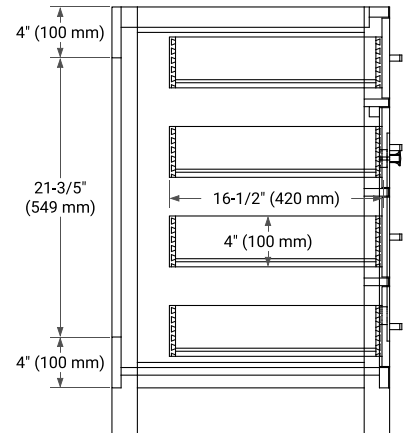

54" SINGLE SINK BASE CABINET

BASE CABINET DIMENSIONS

54" W x 21.5" D x 33.5" H

FEATURES

- Solid wood frame with engineered wood panels
- Dovetail drawers and joints
- Soft closing doors & drawers

HARDWARE FINISHES*

White Grey

FRONT VIEW

SIDE VIEW

PLAN VIEW

55" SINGLE OVAL SINK COUNTERTOP WITH 0.75 IN. THICKNESS

OVERALL DIMENSIONS

55" W x 22" D x 0.75" H

COUNTERTOP OPTIONS

Carrara Marble

FEATURES

- Solid countertop with mitered edges & seams
- Undermount white oval sink
- Pre-drilled for 8" widespread faucet

INCLUDED

- Countertop
- Matching Backsplash
- Oval Sink

COUNTERTOP PLAN VIEW

EDGE SIDE VIEW

THREE DIMENSIONAL COUNTERTOP VIEW