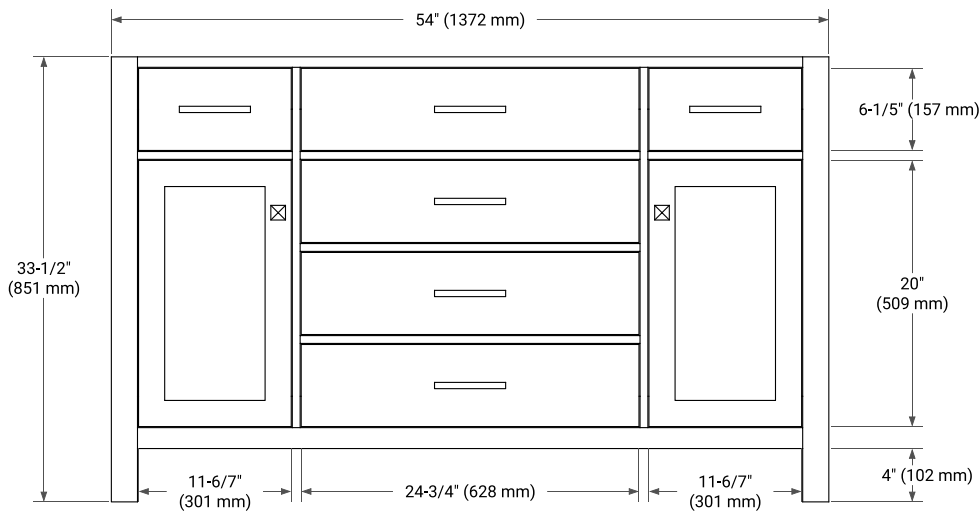

54" SINGLE SINK BASE CABINET

BASE CABINET DIMENSIONS

54" W x 21.5" D x 33.5" H

FEATURES

- Solid wood frame with engineered wood panels
- Dovetail drawers and joints
- Soft closing doors & drawers

HARDWARE FINISHES*

White Grey

FRONT VIEW

SIDE VIEW

PLAN VIEW

55" SINGLE OVAL SINK COUNTERTOP WITH 0.75 IN. THICKNESS

OVERALL DIMENSIONS

55" W x 22" D x 0.75" H

COUNTERTOP OPTIONS

Carrara Marble

FEATURES

- Solid countertop with mitered edges & seams
- Undermount white oval sink
- Pre-drilled for 8" widespread faucet

INCLUDED

- Countertop
- Matching Backsplash
- Oval Sink

COUNTERTOP PLAN VIEW

EDGE SIDE VIEW

THREE DIMENSIONAL COUNTERTOP VIEW