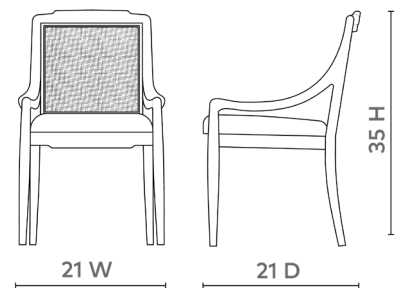

## Veronika Armchair, Eggshell White

---

### VER-555-09

21w x 21d x 35h

Pigmented Lacquered Mahogany & Bleached Octagonal Cane  
Linen Drop-In Cushion in Natural (Photo is for reference only,  
actual color can vary widely from lot to lot)

Depending on Repeat 1/2 to 1 Yard of Fabric to Upholster