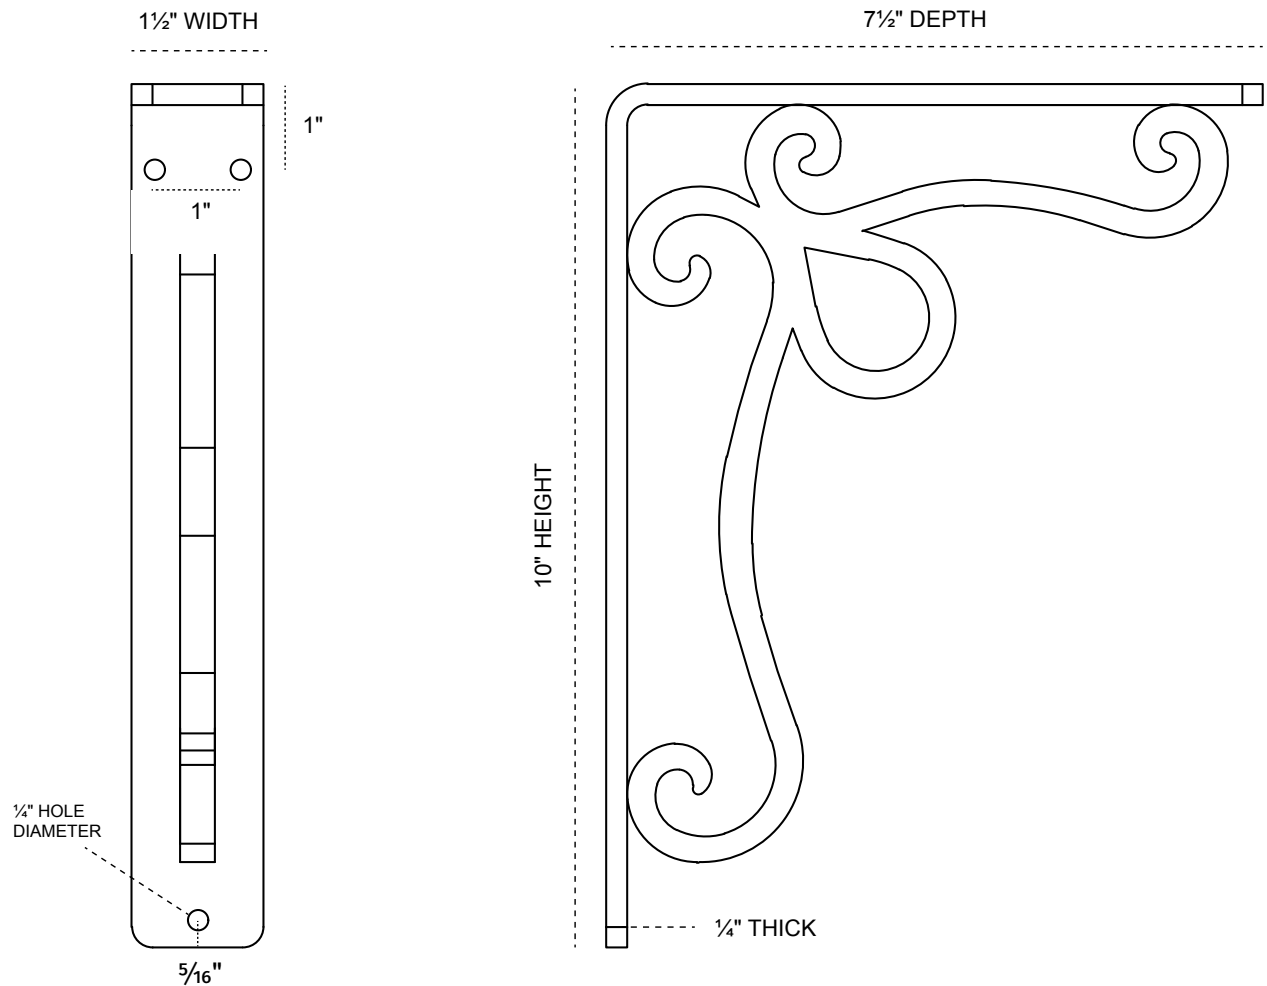

1½-INCH W X 7½-INCH D X 10-INCH H ORLEANS SINGLE BRACE BRACKET

FRONT PROFILE

SIDE PROFILE

HEAVY-DUTY ¼" THICK

AVAILABLE IN:
POWDER COATED BLACK

BKTM01X07X10SOL

P:866.607.0453 | F: 866.591.3143
2300 W. Main St. | Clarksville, TX 75426
sales@ekenamillwork.com | www.ekenamillwork.com