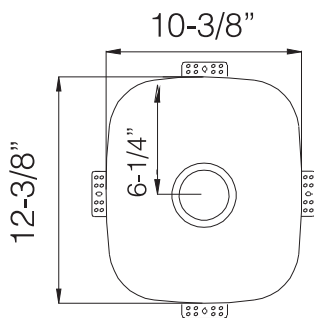

TOPZERO®

PRAGUE TZ D265

Seamless Edge Stainless Steel Sink

GENERAL

Fine quality sink bowls formed of 18 gauge BA 304 18/10 nickel bearing stainless steel.

DESIGN FEATURES

Bowl Depth : 7"
Finish : Soft Satin Finish
Underside : Aluminum Coated Premium
Sound Absorbing Pads
Drain Opening : 3-1/2"

OPTIONAL ACCESSORIES

Stainless Steel Drying Rack DR 425

SINK DIMENSIONS (INCHES)

INSTALLATION PROFILE *

SPECIFICATIONS

"U.S. and Foreign Patents Pending"

Recommended Cabinet Size 15"

Watch the TopZero Sink
Installation video on [YouTube](#)