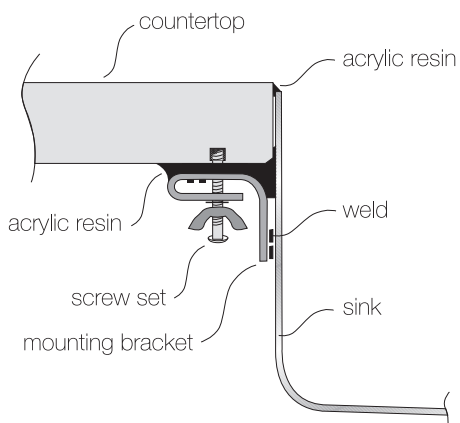

TOPZERO®

PRAGUE TZ D265

Seamless Edge Stainless Steel Sink

GENERAL

Fine quality sink bowls formed of 18 gauge BA 304 18/10 nickel bearing stainless steel.

DESIGN FEATURES

Bowl Depth : 7"
Finish : Soft Satin Finish
Underside : Aluminum Coated Premium
Sound Absorbing Pads
Drain Opening : 3-1/2"

OPTIONAL ACCESSORIES

Stainless Steel Drying Rack DR 425

SINK DIMENSIONS (INCHES)

INSTALLATION PROFILE *

SPECIFICATIONS

"U.S. and Foreign Patents Pending"

Recommended Cabinet Size 15"

Watch the TopZero Sink
Installation video on [YouTube](#)