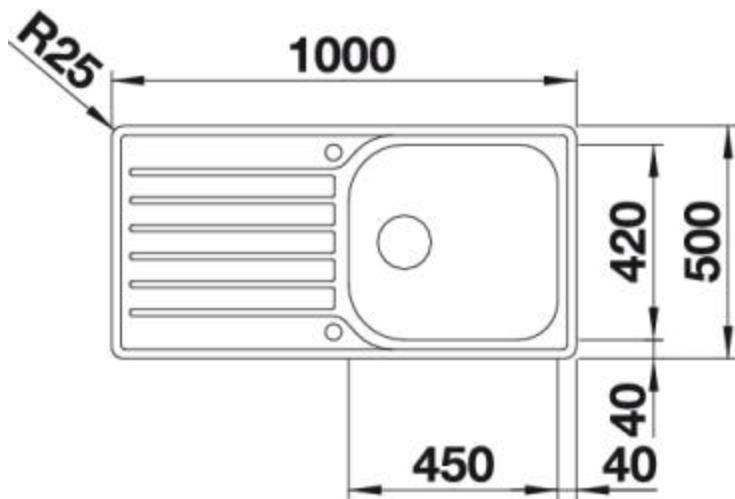

BLANCO LANTOS XL 6 S-IF

Item No. BL453630

Pros

The comprehensive range for all kitchen worktops

- Wide sink family range with clear shapes
- IF flat rim version for an elegant and modern rim design
- Large bowl size
- Spacious drainer
- Can be installed reversibly

Surfaces

Stainless steel
18/10

Stainless steel 18/10

Item No. BL453630

Details

Top View

Side View

Front View

Scope of supply

waste fitting with space-saving pipe, 3 1/2" basket strainer

Design tips

Cabinet Width: 60 cm

Bowl depth: 160 mm

Cut out size: 976 x 476 x R15

Universal handing

Taps