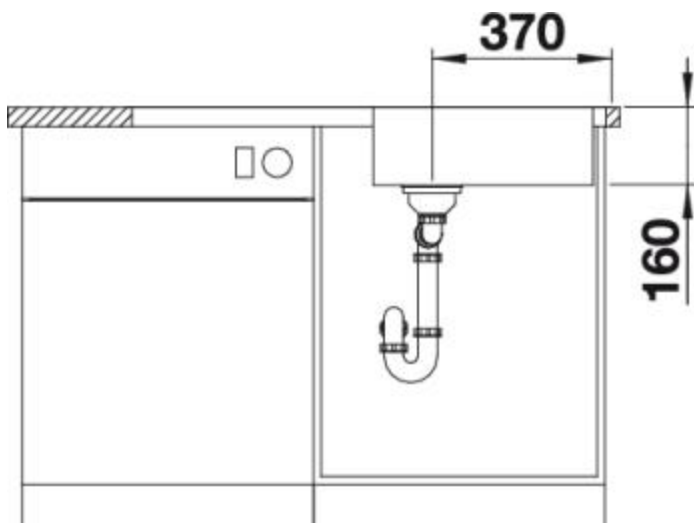

Surfaces

Stainless steel
18/10

Stainless steel 18/10

Item No. BL453630

Details

Top View

Side View

Front View

Scope of supply

waste fitting with space-saving pipe, 3 1/2" basket strainer

Design tips

Cabinet Width: 60 cm

Bowl depth: 160 mm

Cut out size: 976 x 476 x R15

Universal handing

Taps