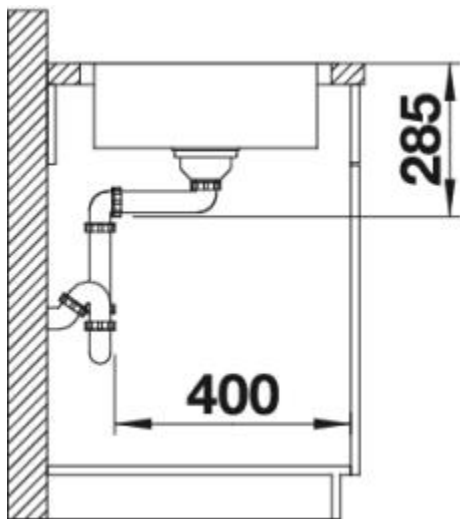

Surfaces

Stainless steel
18/10

Stainless steel 18/10

Item No. BL453630

Details

Top View

Side View

Front View

Scope of supply

waste fitting with space-saving pipe, 3 1/2" basket strainer

Design tips

Cabinet Width: 60 cm

Bowl depth: 160 mm

Cut out size: 976 x 476 x R15

Universal handing

Taps