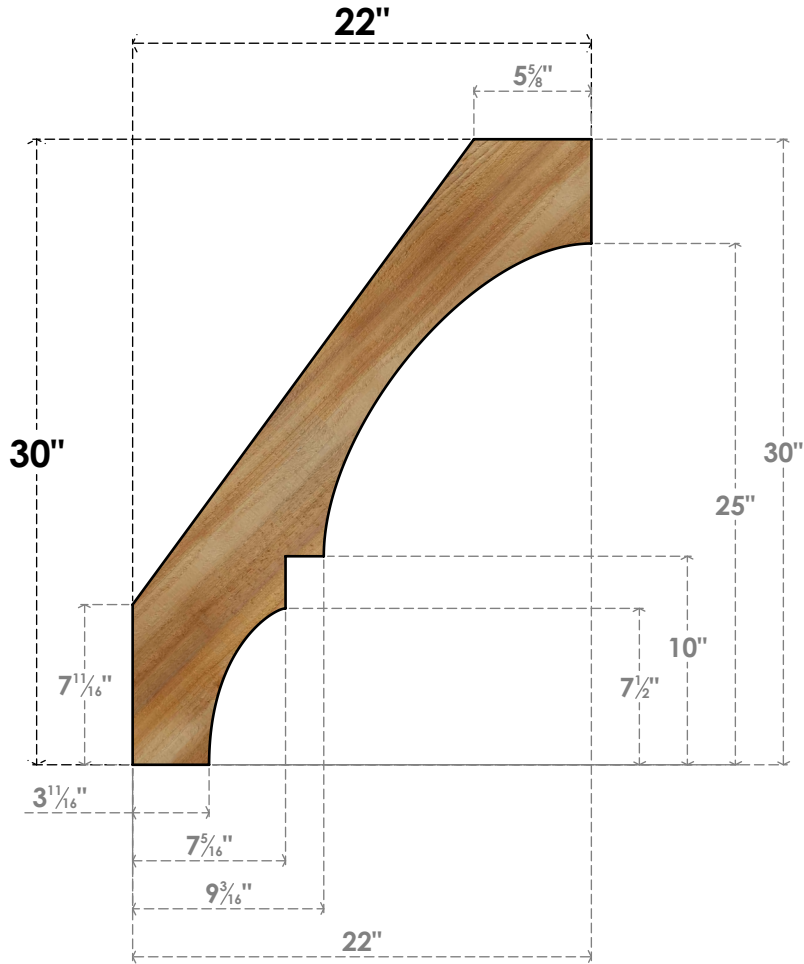

BRC06X22X30BOA00RWR

6"W X 22"D X 30"H BALBOA ROUGH SAWN BRACE, WESTERN RED CEDAR

SIDE

FRONT

EKENA MILLWORK
 2300 WEST MAIN ST.
 CLARKSVILLE, TX 75426
 TOLL FREE: 866-607-0453
 WWW.EKENAMILLWORK.COM

NOTES

1. INSTALLATION TO BE COMPLETED IN ACCORDANCE WITH MANUFACTURER'S SPECIFICATIONS.
2. DRAWING MAY NOT BE TO SCALE
3. THIS DRAWING IS INTENDED FOR DESIGN AND PLANNING PURPOSES ONLY.
4. ALL INFORMATION CONTAINED HEREIN WAS CURRENT AT THE TIME OF DEVELOPMENT BUT MUST BE REVIEWED AND APPROVED BY THE PRODUCT MANUFACTURER TO BE CONSIDERED ACCURATE.
5. PRODUCTS ARE NOT KILN DRIED. THIS ITEM IS UNIQUE AND WILL CONTAIN THE NATURAL VARIATIONS THAT THE WOOD SPECIES OFFERS. THIS MAY RESULT IN VARIATIONS UP TO 1/4"