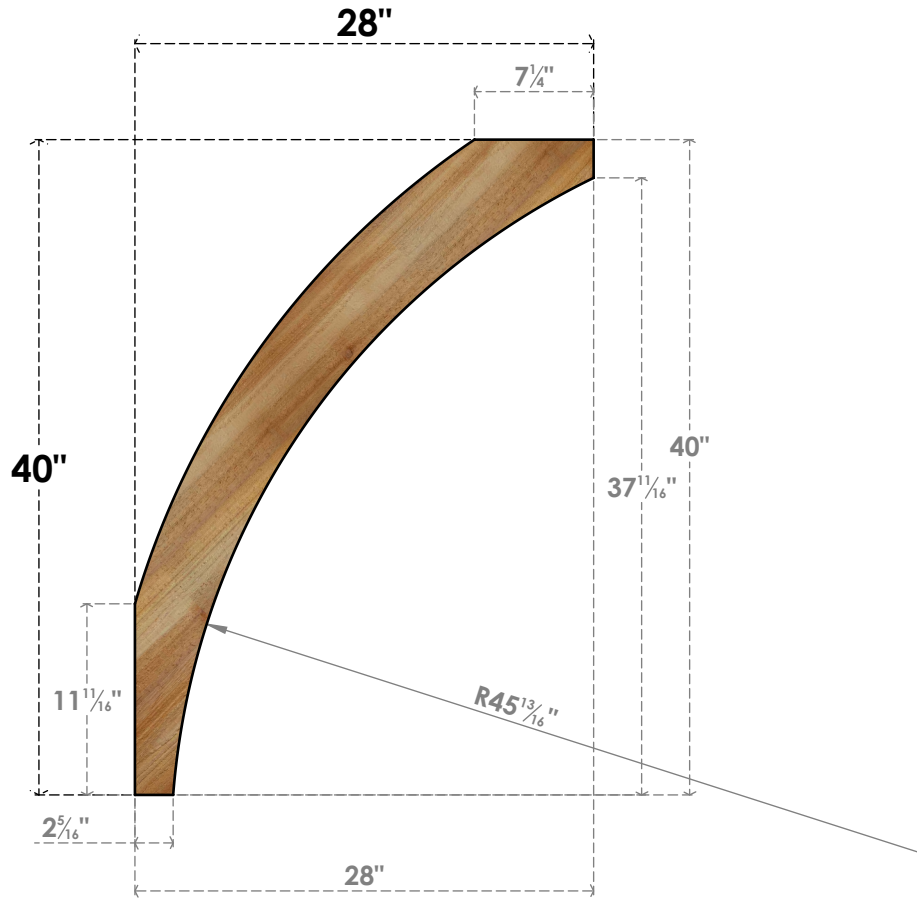

BRC06X28X40THR00RWR

6"W X 28"D X 40"H THORTON ROUGH SAWN BRACE, WESTERN RED CEDAR

SIDE

FRONT

EKENA MILLWORK
 2300 WEST MAIN ST.
 CLARKSVILLE, TX 75426
 TOLL FREE: 866-607-0453
 WWW.EKENAMILLWORK.COM

NOTES

1. INSTALLATION TO BE COMPLETED IN ACCORDANCE WITH MANUFACTURER'S SPECIFICATIONS.
2. DRAWING MAY NOT BE TO SCALE
3. THIS DRAWING IS INTENDED FOR DESIGN AND PLANNING PURPOSES ONLY.
4. ALL INFORMATION CONTAINED HEREIN WAS CURRENT AT THE TIME OF DEVELOPMENT BUT MUST BE REVIEWED AND APPROVED BY THE PRODUCT MANUFACTURER TO BE CONSIDERED ACCURATE.
5. PRODUCTS ARE NOT KILN DRIED. THIS ITEM IS UNIQUE AND WILL CONTAIN THE NATURAL VARIATIONS THAT THE WOOD SPECIES OFFERS. THIS MAY RESULT IN VARIATIONS UP TO 1/4"