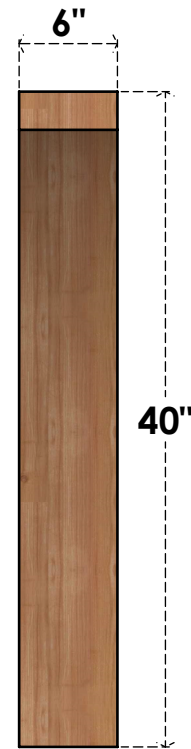

BRC06X28X40THR00RWR

6"W X 28"D X 40"H THORTON ROUGH SAWN BRACE, WESTERN RED CEDAR

SIDE

FRONT

EKENA MILLWORK
 2300 WEST MAIN ST.
 CLARKSVILLE, TX 75426
 TOLL FREE: 866-607-0453
 WWW.EKENAMILLWORK.COM

NOTES

1. INSTALLATION TO BE COMPLETED IN ACCORDANCE WITH MANUFACTURER'S SPECIFICATIONS.
2. DRAWING MAY NOT BE TO SCALE
3. THIS DRAWING IS INTENDED FOR DESIGN AND PLANNING PURPOSES ONLY.
4. ALL INFORMATION CONTAINED HEREIN WAS CURRENT AT THE TIME OF DEVELOPMENT BUT MUST BE REVIEWED AND APPROVED BY THE PRODUCT MANUFACTURER TO BE CONSIDERED ACCURATE.
5. PRODUCTS ARE NOT KILN DRIED. THIS ITEM IS UNIQUE AND WILL CONTAIN THE NATURAL VARIATIONS THAT THE WOOD SPECIES OFFERS. THIS MAY RESULT IN VARIATIONS UP TO 1/4"