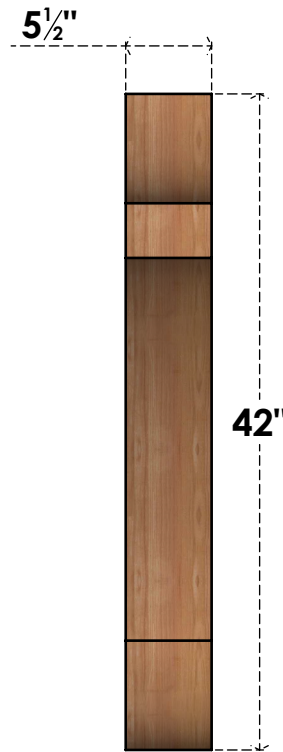

# BRC06X42X42OLY00SWR

5 1/2"W X 42"D X 42"H OLYMPIC SMOOTH BRACE, WESTERN RED CEDAR

**SIDE**

**FRONT**

EKENA MILLWORK  
2300 WEST MAIN ST.  
CLARKSVILLE, TX 75426  
TOLL FREE: 866-607-0453  
WWW.EKENAMILLWORK.COM

**NOTES**

1. INSTALLATION TO BE COMPLETED IN ACCORDANCE WITH MANUFACTURER'S SPECIFICATIONS.
2. DRAWING MAY NOT BE TO SCALE
3. THIS DRAWING IS INTENDED FOR DESIGN AND PLANNING PURPOSES ONLY.
4. ALL INFORMATION CONTAINED HEREIN WAS CURRENT AT THE TIME OF DEVELOPMENT BUT MUST BE REVIEWED AND APPROVED BY THE PRODUCT MANUFACTURER TO BE CONSIDERED ACCURATE.
5. PRODUCTS ARE NOT KILN DRIED. THIS ITEM IS UNIQUE AND WILL CONTAIN THE NATURAL VARIATIONS THAT THE WOOD SPECIES OFFERS. THIS MAY RESULT IN VARIATIONS UP TO 1/4"