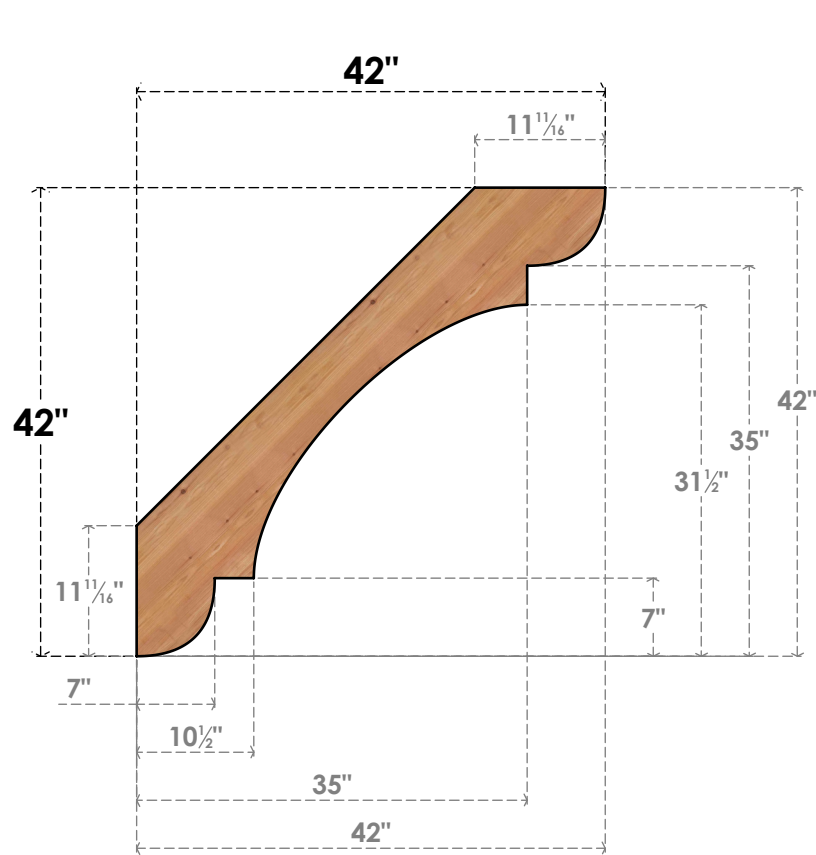

# BRC06X42X42OLY00SWR

5 1/2"W X 42"D X 42"H OLYMPIC SMOOTH BRACE, WESTERN RED CEDAR

**SIDE**

**FRONT**

EKENA MILLWORK  
2300 WEST MAIN ST.  
CLARKSVILLE, TX 75426  
TOLL FREE: 866-607-0453  
WWW.EKENAMILLWORK.COM

**NOTES**

1. INSTALLATION TO BE COMPLETED IN ACCORDANCE WITH MANUFACTURER'S SPECIFICATIONS.
2. DRAWING MAY NOT BE TO SCALE
3. THIS DRAWING IS INTENDED FOR DESIGN AND PLANNING PURPOSES ONLY.
4. ALL INFORMATION CONTAINED HEREIN WAS CURRENT AT THE TIME OF DEVELOPMENT BUT MUST BE REVIEWED AND APPROVED BY THE PRODUCT MANUFACTURER TO BE CONSIDERED ACCURATE.
5. PRODUCTS ARE NOT KILN DRIED. THIS ITEM IS UNIQUE AND WILL CONTAIN THE NATURAL VARIATIONS THAT THE WOOD SPECIES OFFERS. THIS MAY RESULT IN VARIATIONS UP TO 1/4"