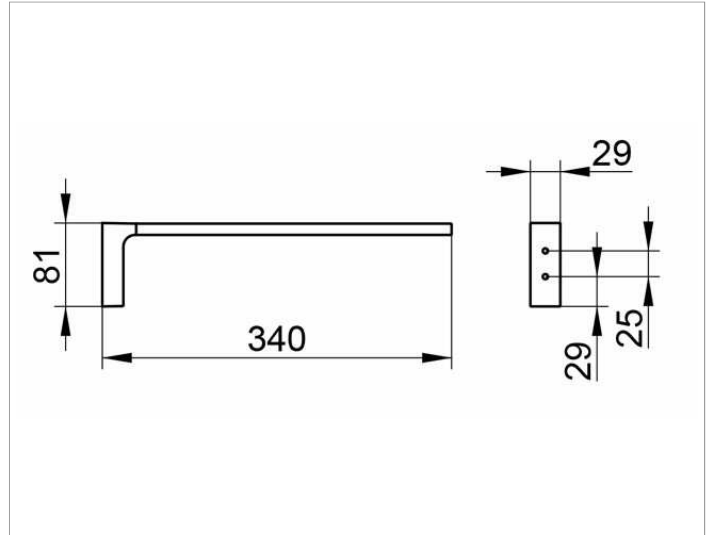

Edition 11

11122010000 Towel holder

PRODUCT

DRAWING

PRODUCT ATTRIBUTES

fixed

SURFACE

chrome-plated

DIMENSION

340 mm