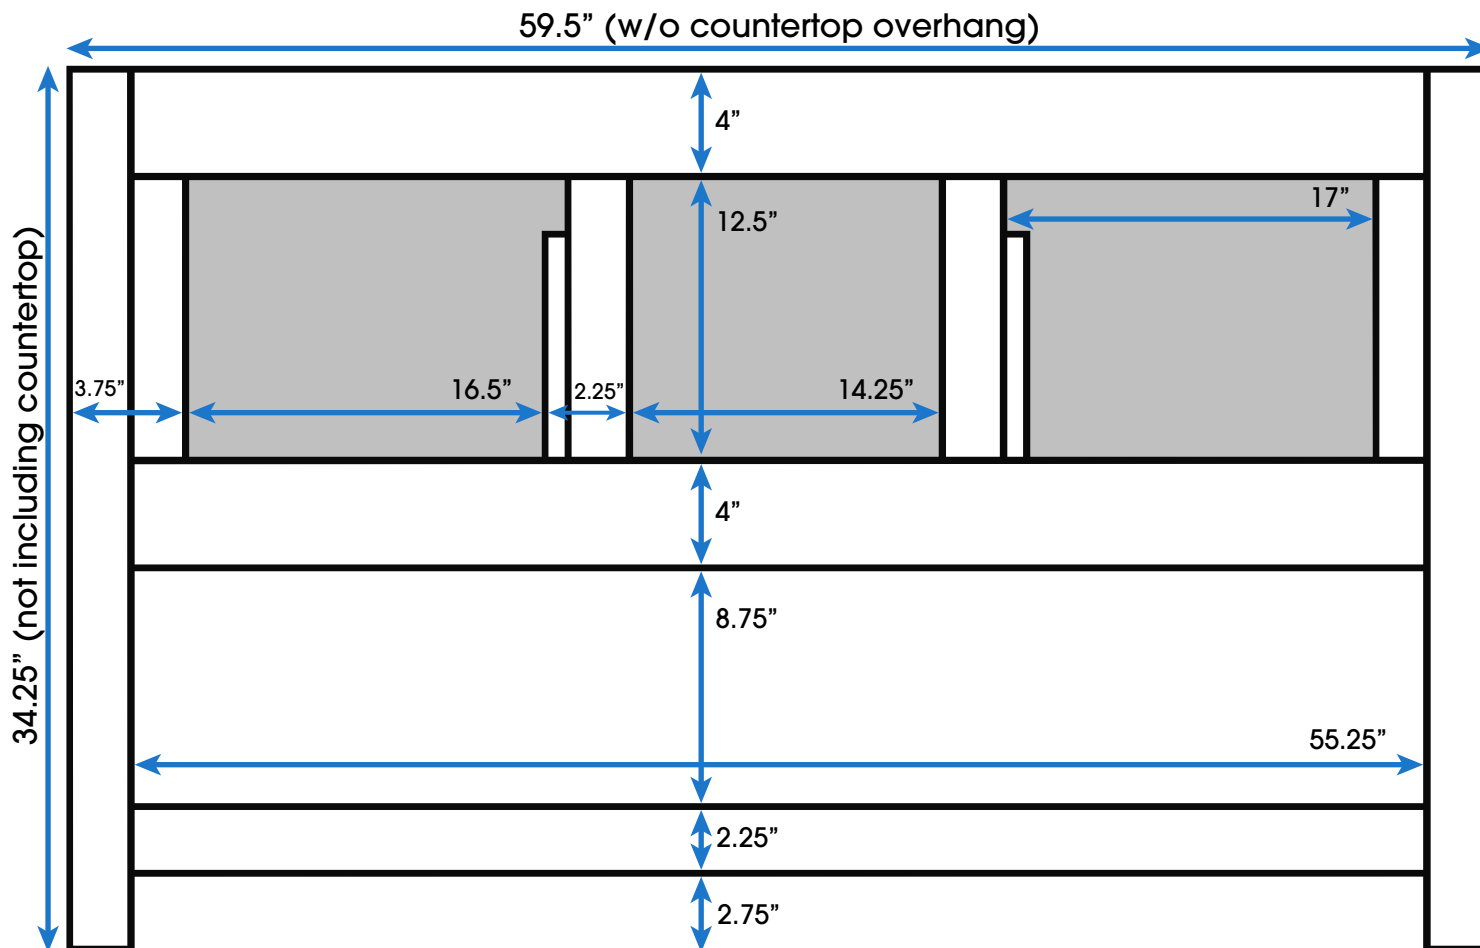

# Hudson 60-inch Single Bath Vanity (Back View)

All measurements are approximate and rounded to the nearest quarter inch  
Please allow for a slight margin of error