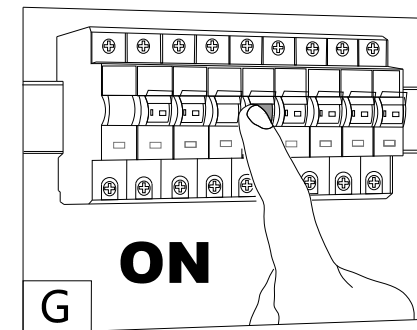

Lightsin

SKU: LI460062
Ratings: 220-240V~50/60Hz
Power: Max.40W

Turn off the switch

Turn on the switch