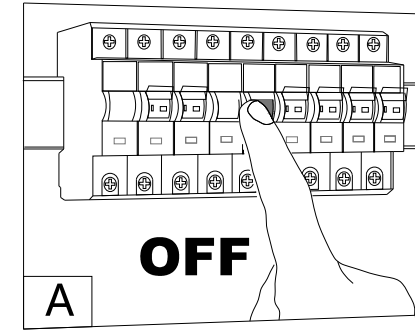

Lightsin

SKU: LI460062
Ratings: 220-240V~50/60Hz
Power: Max.40W

Turn off the switch

Turn on the switch