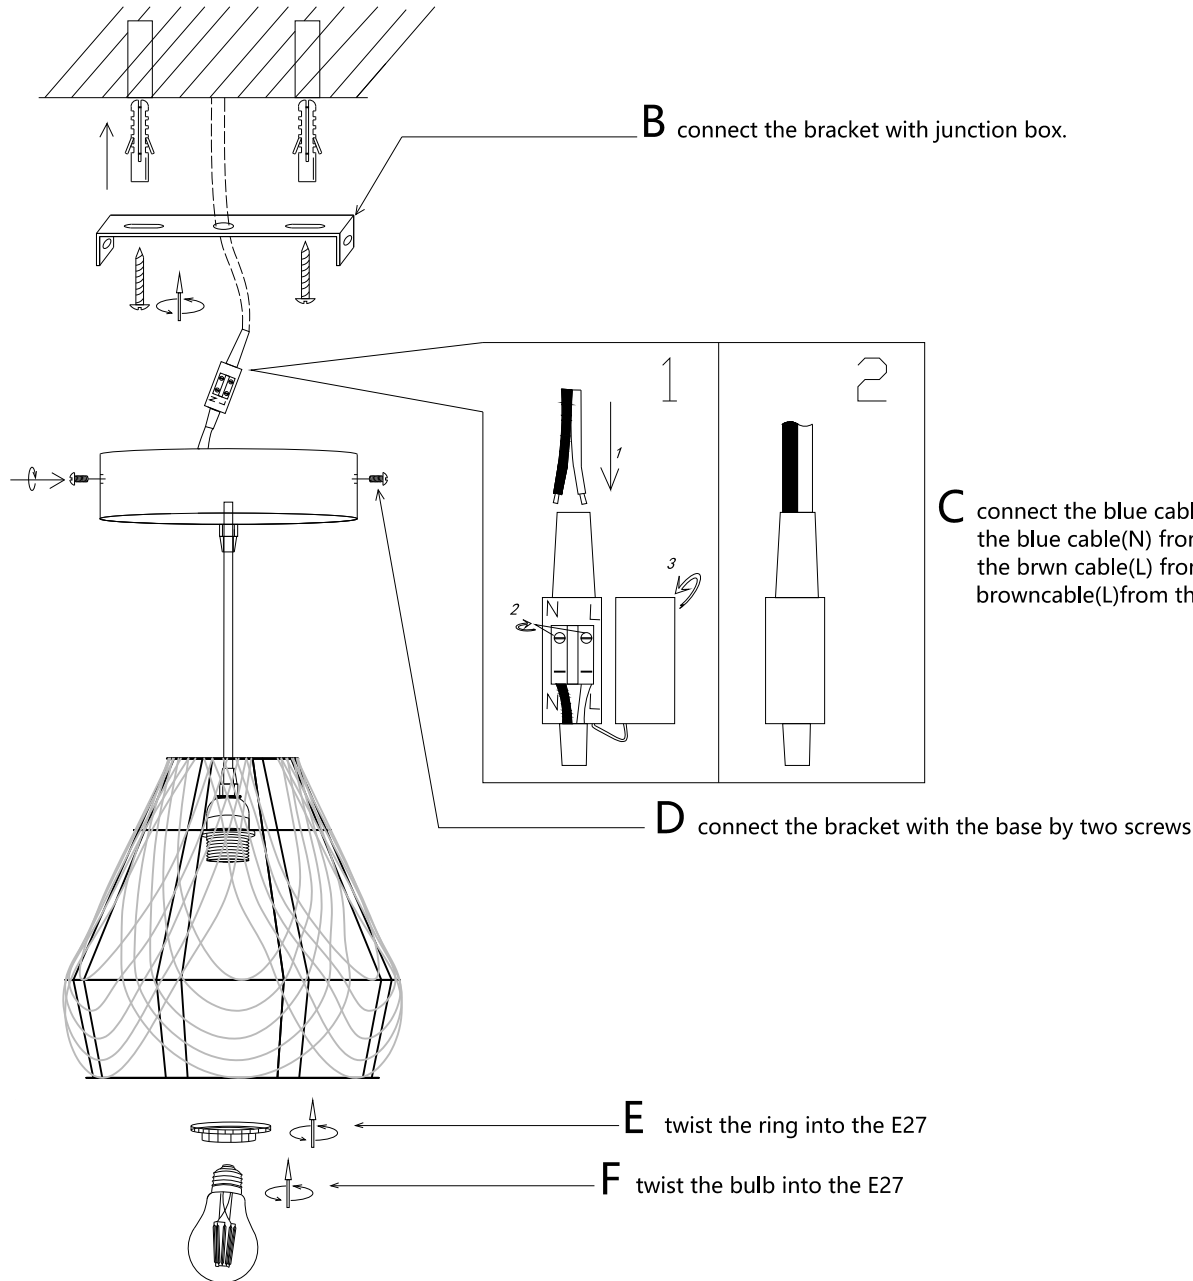

Lightsin

SKU: LI460062
Ratings: 220-240V~50/60Hz
Power: Max.40W

Turn off the switch

Turn on the switch