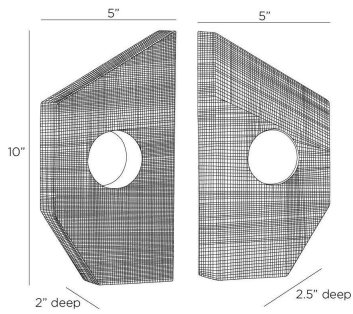

ARTERIOS

GARRICK BOOKENDS, SET OF 2

ATI07

Antique Brass

Evoking classic architectural forms, antique brass clad bookends possess a geometric texture. A single orb of jungle marble adds a playful, puzzle-like accent to one of the pair. Finish will vary.

APPEARANCE

Material	Brass, Marble
Material Type	Clad
Finish	Antique Brass, Jungle
Finish Will Vary	Yes
Top Coat/Sealant	Yes

DIMENSIONS

Foot Print	W: 3 IN, D: 2 IN
Overall Large	H: 10 IN, W: 5 IN, D: 2.5 IN
Overall Small	H: 10 IN, W: 5 IN, D: 2 IN

SHIPPING

Product Weight	12 lbs
Gross Weight 1	10 lbs
Shipping Box 1	H: 9 IN, L: 9 IN, W: 13 IN

CONTRACT

Contract Suitable	Yes