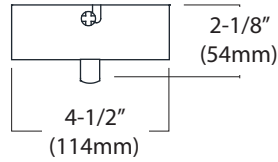

1

3x

2x

2

3

4

5

19W LED
3000K 831 Lumens
Included/ Inklus
Input: 120V