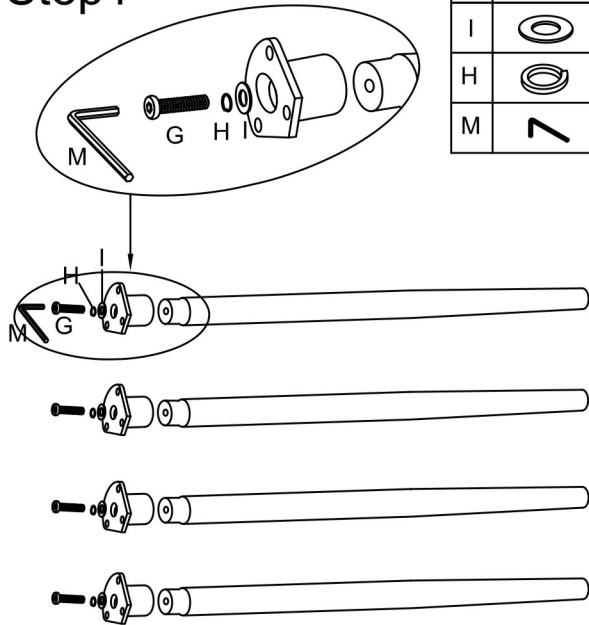

PEA-MKD-4L-LQ

Attention: Please Tear The Table Top Cover Off Until Finish The Full Assemble Step To Avoid Scratching.

Maintenance: Use the Wet Cloth To Make It Clear IF Dirty.

Ax2 	Bx4 	Cx4 	Dx2 	Mx1 	Nx1 		
Ex1 	Fx4 	Gx4 	Hx4 	SPARE(Ersatzteile)			
				Fx1 	Gx1 	Hx1 	Ix1
Ix4 	Jx12 	Kx12 	Lx24 	Jx1 	Kx1 	Lx1 	

Step1

G		4
I		4
H		4
M		1

Step3

K		12
L		12
N		1

Step2

J		12
L		12
N		1

Step4