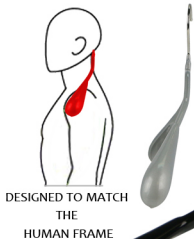

Original

1 1/4" WIDE

DESIGNED TO MATCH THE HUMAN FRAME

1 3/4"

Patented Rotating Hook

Collar Support

Anti-Slip

8 1/2"

16 3/4" Standard

18 1/4" Extra Wide Option

SKIN friendly
No Toxins in the Closet

ECO friendly
Environment and Resource friendly

Made in Germany