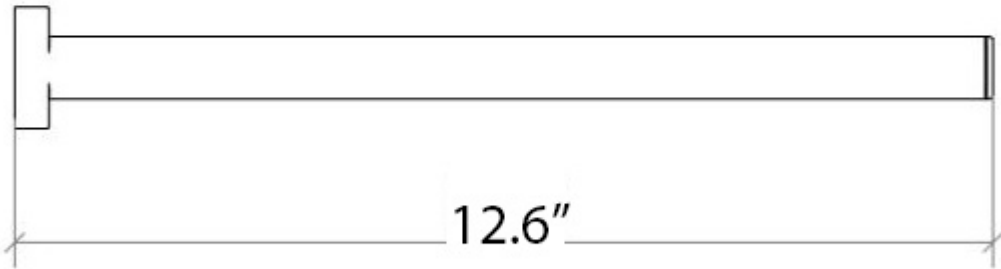

Features

- Towel Rail
- Polished Chrome Finish
- Solid Brass Base
- Made in Italy

Dado 61214.29

Finishes

Polished Chrome

<p>Collection Dado</p>	<p>Model Dado 61214.29</p>	<p>Dimensions Metric <i>1 inch = 2.54 cm</i> <i>1 inch = 25.4 mm</i></p>	 <p>1051 Lea Drive - Collegeville, PA 19426 Tel. 215 513 9400 - Fax 610 831 0215 www.ws bathcollections.com - info@ws bathcollectins.com</p>
-----------------------------------	---	--	---

Product Specs Sheets

Collection
Dado

Model |
Dado 61214

Dimensions Metric
1 inch = 2.54 cm
1 inch = 25.4 mm

WS®
BATH
COLLECTIONS

1051 Lea Drive - Collegeville, PA 19426
Tel. 215 513 9400 - Fax 610 831 0215
www.ws bathcollections.com - info@ws bathcollectins.com