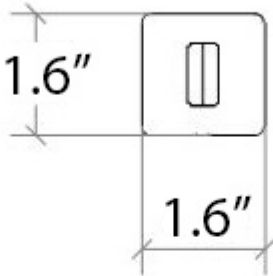

Features

- Towel Rail
- Polished Chrome Finish
- Solid Brass Base
- Made in Italy

Dado 61214.29

Finishes

Polished Chrome

<p>Collection Dado</p>	<p>Model Dado 61214.29</p>	<p>Dimensions Metric <i>1 inch = 2.54 cm</i> <i>1 inch = 25.4 mm</i></p>	 <p>1051 Lea Drive - Collegeville, PA 19426 Tel. 215 513 9400 - Fax 610 831 0215 www.ws bathcollections.com - info@ws bathcollectins.com</p>
-----------------------------------	---	--	---

Product Specs Sheets

Collection
Dado

Model |
Dado 61214

Dimensions Metric
1 inch = 2.54 cm
1 inch = 25.4 mm

WS®
BATH
COLLECTIONS

1051 Lea Drive - Collegeville, PA 19426
Tel. 215 513 9400 - Fax 610 831 0215
www.ws bathcollections.com - info@ws bathcollectins.com