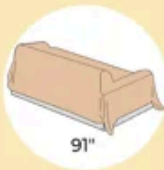

Size Guide

Sofa Size	Couch Size	Couch Cover Size	Seats
X-Large			Chaise + 3 Seater
XX-Large			Chaise + 3 Seater
XXX-Large			Chaise + 3-4 Seater

- 1 : 2 PCS included.
- 2 : NOT suitable for integrated L-shaped sofa & leather sofa.
- 3 : 71" can't cover the FULL sofa back.