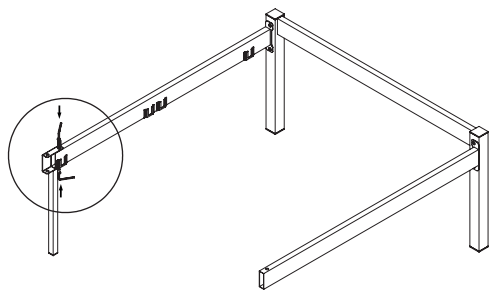

AVENSIS[®]

It's my furniture

FELIX BED FRAME

DOUBLE 4FT6 - 135 x 190 cm

ASSEMBLY INSTRUCTIONS

HARDWARE NOTE :

Do not screw on the bolts too tight unless the installation is done. Make sure all bots are tightly screwed before you use it.

COMPONENTS

STEPS

STEP - 1

STEP - 2

STEP - 3

STEP - 4

STEP - 5

STEP - 6

NOTE :

Lay the product on its side as in the image and mount the parts.

avensis[®]
It's my furniture