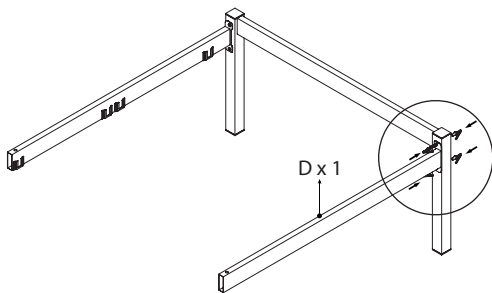

AVENSIS[®]

It's my furniture

FELIX BED FRAME

DOUBLE 4FT6 - 135 x 190 cm

ASSEMBLY INSTRUCTIONS

HARDWARE NOTE :

Do not screw on the bolts too tight unless the installation is done. Make sure all bots are tightly screwed before you use it.

COMPONENTS

STEPS

STEP - 1

STEP - 2

STEP - 3

STEP - 4

STEP - 5

STEP - 6

NOTE :

Lay the product on its side as in the image and mount the parts.

avensis[®]
It's my furniture