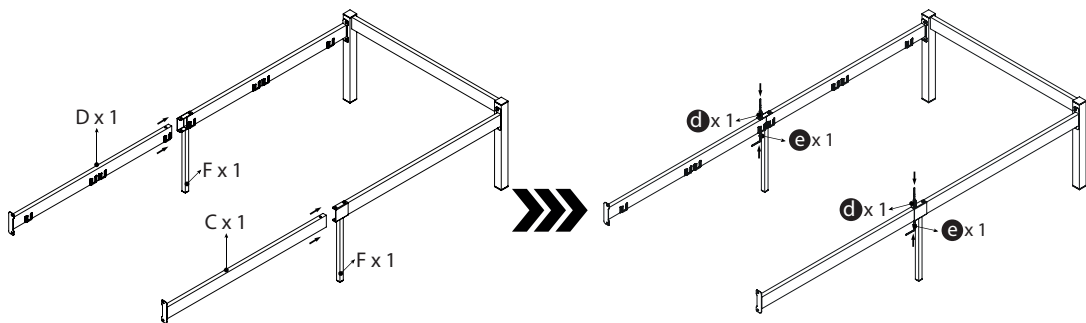

AVENSIS[®]

It's my furniture

FELIX BED FRAME

DOUBLE 4FT6 - 135 x 190 cm

ASSEMBLY INSTRUCTIONS

HARDWARE NOTE :

Do not screw on the bolts too tight unless the installation is done. Make sure all bots are tightly screwed before you use it.

COMPONENTS

STEPS

STEP - 1

STEP - 2

STEP - 3

STEP - 4

STEP - 5

STEP - 6