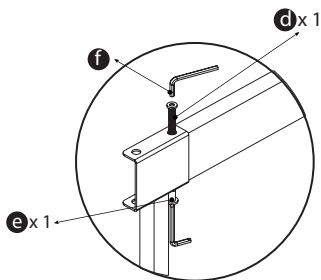

AVENSIS[®]

It's my furniture

FELIX BED FRAME

DOUBLE 4FT6 - 135 x 190 cm

ASSEMBLY INSTRUCTIONS

HARDWARE NOTE :

Do not screw on the bolts too tight unless the installation is done. Make sure all bots are tightly screwed before you use it.

COMPONENTS

STEPS

STEP - 1

STEP - 2

STEP - 3

STEP - 4

STEP - 5

STEP - 6

NOTE :

Lay the product on its side as in the image and mount the parts.

avensis[®]
It's my furniture