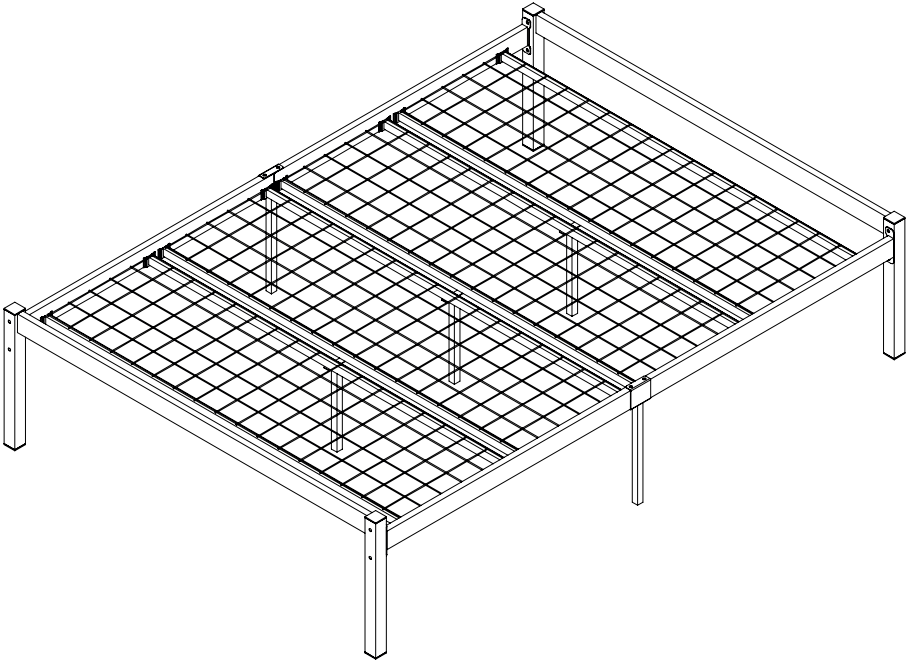

AVENSIS[®]

It's my furniture

FELIX BED FRAME

DOUBLE 4FT6 - 135 x 190 cm

ASSEMBLY INSTRUCTIONS

HARDWARE NOTE :

Do not screw on the bolts too tight unless the installation is done. Make sure all bots are tightly screwed before you use it.

COMPONENTS

STEPS

STEP - 1

STEP - 2

STEP - 3

STEP - 4

STEP - 5

STEP - 6

NOTE :

Lay the product on its side as in the image and mount the parts.

avensis[®]
It's my furniture