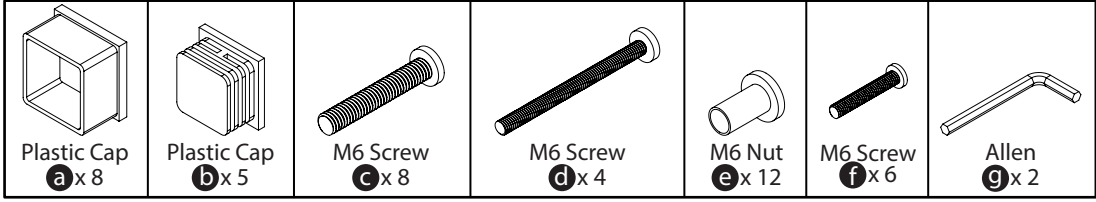

AVENSIS[®]

It's my furniture

FELIX BED FRAME

DOUBLE 4FT6 - 135 x 190 cm

ASSEMBLY INSTRUCTIONS

HARDWARE NOTE :

Do not screw on the bolts too tight unless the installation is done. Make sure all bots are tightly screwed before you use it.

COMPONENTS

STEPS

STEP - 1

STEP - 2

STEP - 3

STEP - 4

STEP - 5

STEP - 6