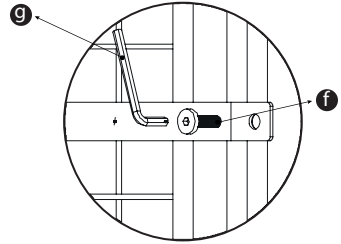

AVENSIS[®]

It's my furniture

FELIX BED FRAME

DOUBLE 4FT6 - 135 x 190 cm

ASSEMBLY INSTRUCTIONS

HARDWARE NOTE :

Do not screw on the bolts too tight unless the installation is done. Make sure all bots are tightly screwed before you use it.

COMPONENTS

STEPS

STEP - 1

STEP - 2

STEP - 3

STEP - 4

STEP - 5

STEP - 6

NOTE :

Lay the product on its side as in the image and mount the parts.

avensis[®]
It's my furniture