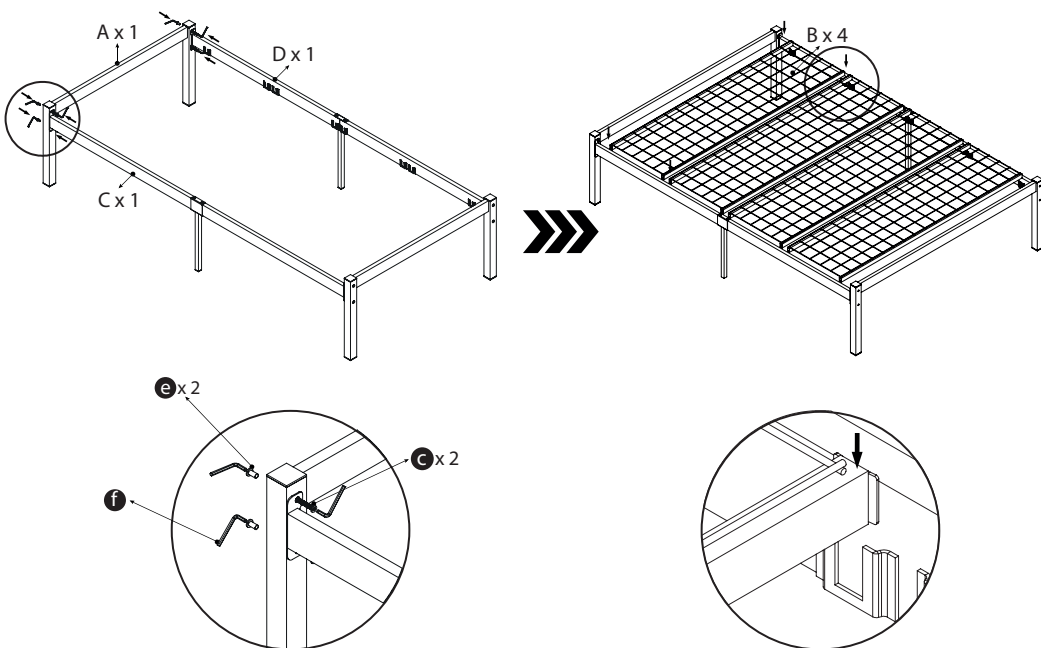

AVENSIS[®]

It's my furniture

FELIX BED FRAME

DOUBLE 4FT6 - 135 x 190 cm

ASSEMBLY INSTRUCTIONS

HARDWARE NOTE :

Do not screw on the bolts too tight unless the installation is done. Make sure all bots are tightly screwed before you use it.

COMPONENTS

STEPS

STEP - 1

STEP - 2

STEP - 3

STEP - 4

STEP - 5

STEP - 6

NOTE :

Lay the product on its side as in the image and mount the parts.

avensis[®]
It's my furniture