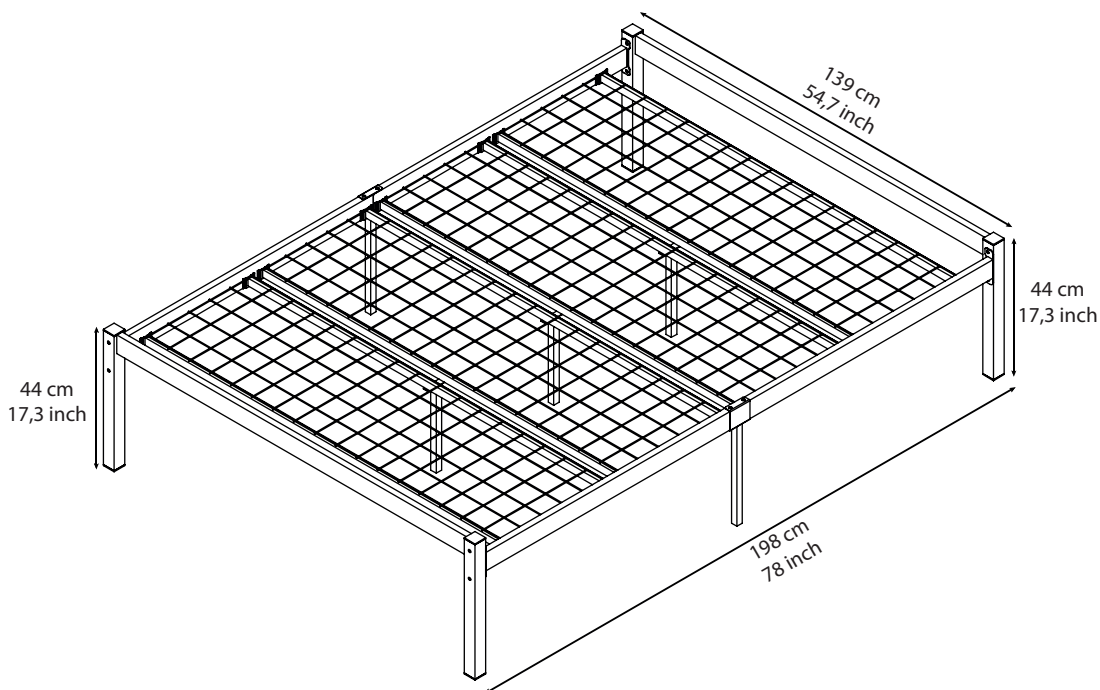

AVENSIS[®]

It's my furniture

FELIX BED FRAME

DOUBLE 4FT6 - 135 x 190 cm

ASSEMBLY INSTRUCTIONS

HARDWARE NOTE :

Do not screw on the bolts too tight unless the installation is done. Make sure all bots are tightly screwed before you use it.

COMPONENTS

STEPS

STEP - 1

STEP - 2

STEP - 3

STEP - 4

STEP - 5

STEP - 6

NOTE :

Lay the product on its side as in the image and mount the parts.

avensis[®]
It's my furniture