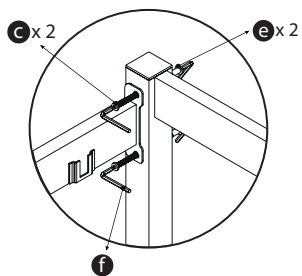

AVENSIS[®]

It's my furniture

FELIX BED FRAME

DOUBLE 4FT6 - 135 x 190 cm

ASSEMBLY INSTRUCTIONS

HARDWARE NOTE :

Do not screw on the bolts too tight unless the installation is done. Make sure all bots are tightly screwed before you use it.

COMPONENTS

STEPS

STEP - 1

STEP - 2

STEP - 3

STEP - 4

STEP - 5

STEP - 6

NOTE :

Lay the product on its side as in the image and mount the parts.

avensis[®]
It's my furniture