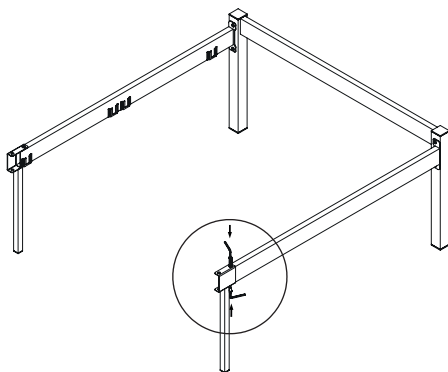

AVENSIS[®]

It's my furniture

FELIX BED FRAME

DOUBLE 4FT6 - 135 x 190 cm

ASSEMBLY INSTRUCTIONS

HARDWARE NOTE :

Do not screw on the bolts too tight unless the installation is done. Make sure all bots are tightly screwed before you use it.

COMPONENTS

STEPS

STEP - 1

STEP - 2

STEP - 3

STEP - 4

STEP - 5

STEP - 6

NOTE :

Lay the product on its side as in the image and mount the parts.

avensis[®]
It's my furniture