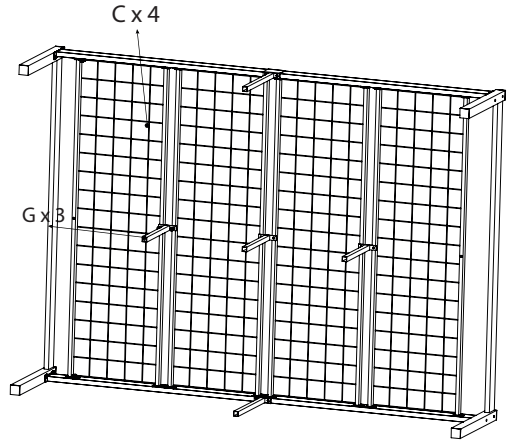

AVENSIS[®]

It's my furniture

FELIX BED FRAME

DOUBLE 4FT6 - 135 x 190 cm

ASSEMBLY INSTRUCTIONS

HARDWARE NOTE :

Do not screw on the bolts too tight unless the installation is done. Make sure all bots are tightly screwed before you use it.

COMPONENTS

STEPS

STEP - 1

STEP - 2

STEP - 3

STEP - 4

STEP - 5

STEP - 6

NOTE :

Lay the product on its side as in the image and mount the parts.

avensis[®]
It's my furniture