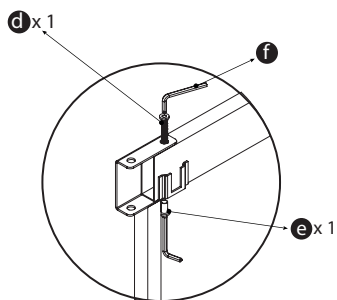

AVENSIS[®]

It's my furniture

FELIX BED FRAME

DOUBLE 4FT6 - 135 x 190 cm

ASSEMBLY INSTRUCTIONS

HARDWARE NOTE :

Do not screw on the bolts too tight unless the installation is done. Make sure all bots are tightly screwed before you use it.

COMPONENTS

STEPS

STEP - 1

STEP - 2

STEP - 3

STEP - 4

STEP - 5

STEP - 6

NOTE :

Lay the product on its side as in the image and mount the parts.

avensis[®]
It's my furniture