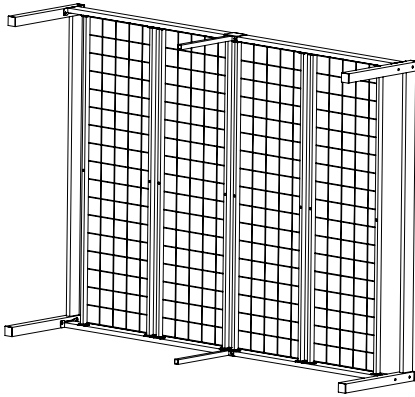

AVENSIS[®]

It's my furniture

FELIX BED FRAME

DOUBLE 4FT6 - 135 x 190 cm

ASSEMBLY INSTRUCTIONS

HARDWARE NOTE :

Do not screw on the bolts too tight unless the installation is done. Make sure all bots are tightly screwed before you use it.

COMPONENTS

STEPS

STEP - 1

STEP - 2

STEP - 3

STEP - 4

STEP - 5

STEP - 6

NOTE :

Lay the product on its side as in the image and mount the parts.

avensis[®]
It's my furniture