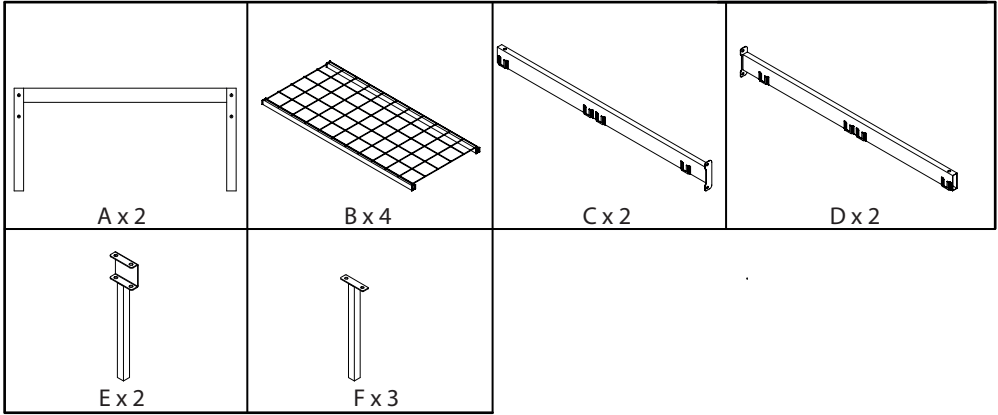

AVENSIS[®]

It's my furniture

FELIX BED FRAME

DOUBLE 4FT6 - 135 x 190 cm

ASSEMBLY INSTRUCTIONS

HARDWARE NOTE :

Do not screw on the bolts too tight unless the installation is done. Make sure all bots are tightly screwed before you use it.

COMPONENTS

STEPS

STEP - 1

STEP - 2

STEP - 3

STEP - 4

STEP - 5

STEP - 6