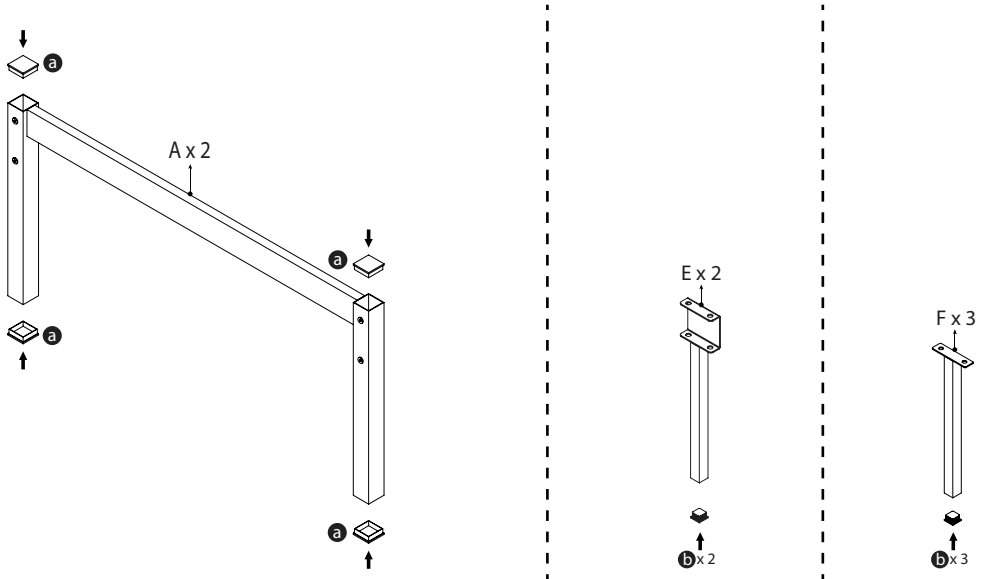

AVENSIS[®]

It's my furniture

FELIX BED FRAME

DOUBLE 4FT6 - 135 x 190 cm

ASSEMBLY INSTRUCTIONS

HARDWARE NOTE :

Do not screw on the bolts too tight unless the installation is done. Make sure all bots are tightly screwed before you use it.

COMPONENTS

STEPS

STEP - 1

STEP - 2

STEP - 3

STEP - 4

STEP - 5

STEP - 6