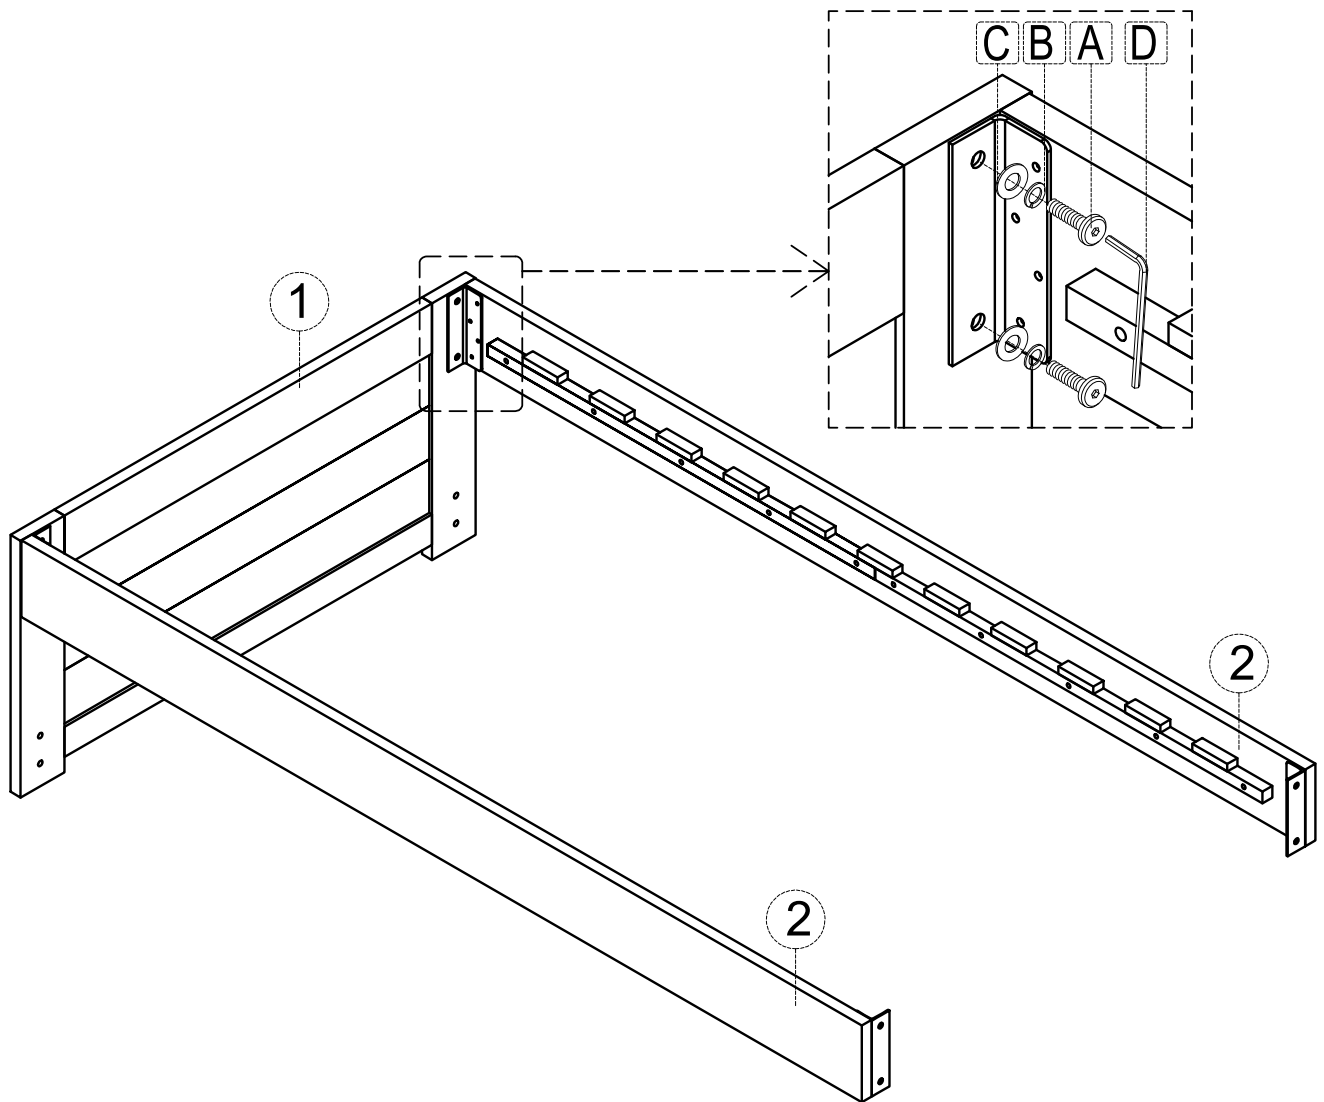

# Installation & Assembly

Thank you for purchasing this quality product. Be sure to check all packing material carefully for small parts that may have come loose inside the carton during shipment.

Hardware kit				
No	Description			Qty
A		Bolt Side Rails	M8 x 20	4 pcs
B		Lock washer	M8	4 pcs
C		Flat washer	M8 x 16	4 pcs
D		Allen Key	K4	1 pc
E		Screw	M4 x 30	24 pcs

Thank you for purchasing this quality product. Be sure to check all packing material carefully for small parts that may have come loose inside the carton during shipment.

Hardware kit				
No		Description		Qty
A		Bolt M8 x 60	Headboard Legs	8 pcs
B		Bolt M6 x 35	Back Stretcher	4 pcs
C		Bolt M8 x 20	Side Rails	8 pcs
D		Lock washer	M8	20 pcs
E		Flat washer	M8 x 16	20 pcs
F		Allen Key	K4	1 pc

**PLEASE NOTE :**  
 THE FOLLOWING HARDWARE  
 WILL BE EXTRA WHEN USING  
 A HEADBOARD ONLY :  
 4-SIDE RAIL BOLTS  
 4-LOCK WASHERS  
 4-FLAT WASHERS

Thank you for purchasing this quality product. Be sure to check all packing material carefully for small parts that may have come loose inside the carton during shipment.