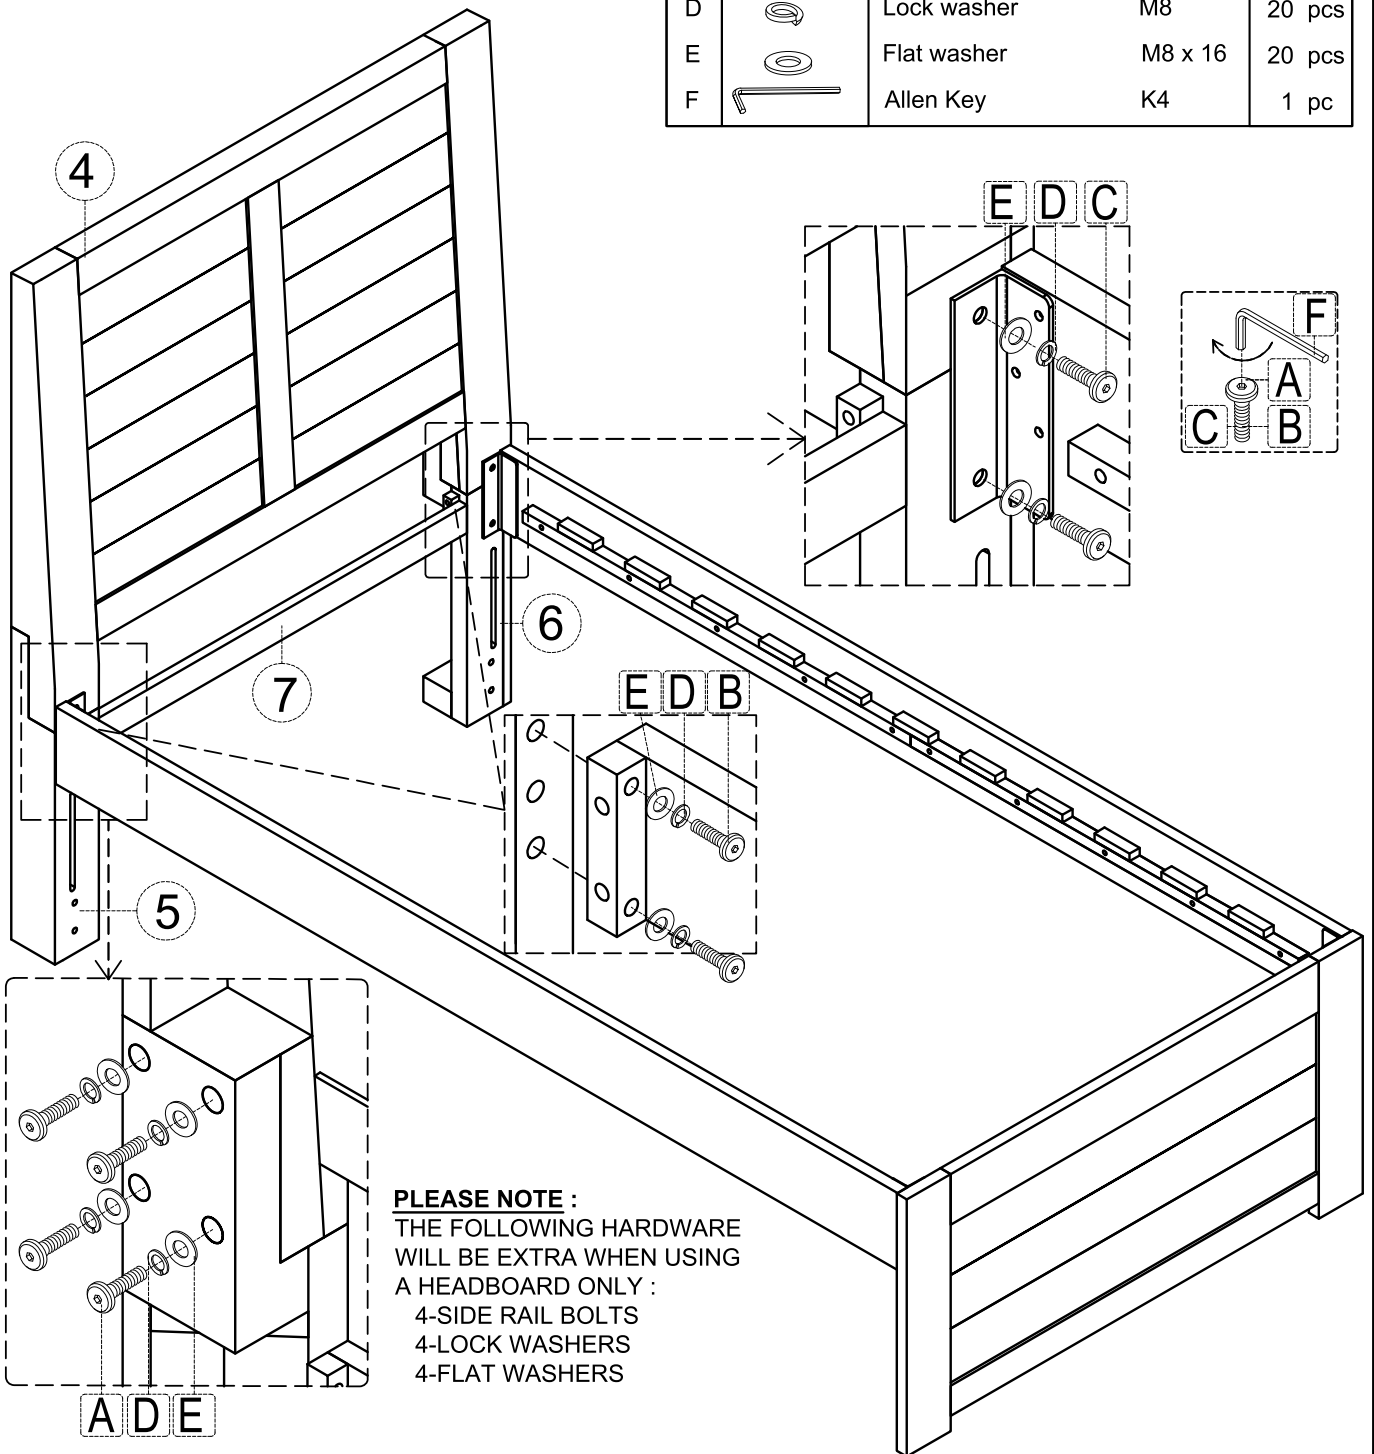

# Installation & Assembly

Thank you for purchasing this quality product. Be sure to check all packing material carefully for small parts that may have come loose inside the carton during shipment.

Hardware kit				
No	Description			Qty
A		Bolt Side Rails	M8 x 20	4 pcs
B		Lock washer	M8	4 pcs
C		Flat washer	M8 x 16	4 pcs
D		Allen Key	K4	1 pc
E		Screw	M4 x 30	24 pcs

Thank you for purchasing this quality product. Be sure to check all packing material carefully for small parts that may have come loose inside the carton during shipment.

Hardware kit				
No		Description		Qty
A		Bolt M8 x 60	Headboard Legs	8 pcs
B		Bolt M6 x 35	Back Stretcher	4 pcs
C		Bolt M8 x 20	Side Rails	8 pcs
D		Lock washer	M8	20 pcs
E		Flat washer	M8 x 16	20 pcs
F		Allen Key	K4	1 pc

**PLEASE NOTE :**  
 THE FOLLOWING HARDWARE  
 WILL BE EXTRA WHEN USING  
 A HEADBOARD ONLY :  
 4-SIDE RAIL BOLTS  
 4-LOCK WASHERS  
 4-FLAT WASHERS

Thank you for purchasing this quality product. Be sure to check all packing material carefully for small parts that may have come loose inside the carton during shipment.