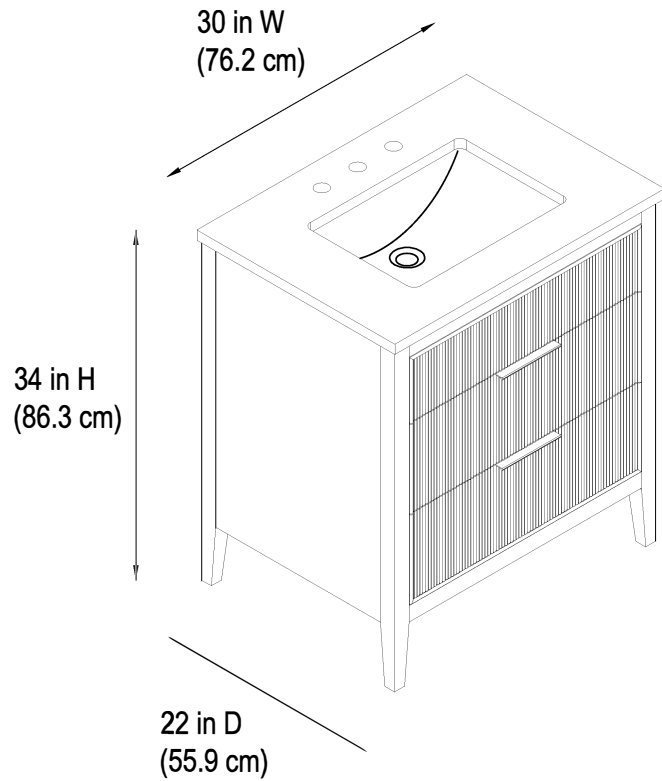

## 30" Bathroom Vanity

30 in. W x 22 in.D x 34 in.H  
(76.2 cm x 55.9 cm x 86.3 cm)

## Top View

## Back View