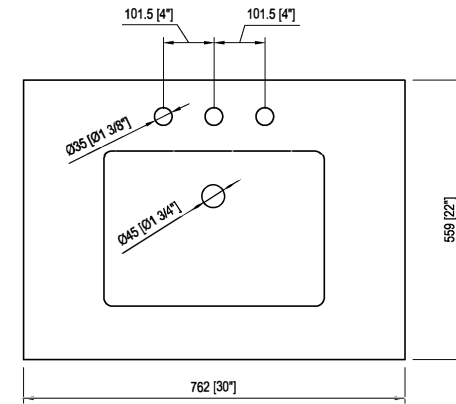

## 30" Bathroom Vanity

30 in. W x 22 in.D x 34 in.H  
(76.2 cm x 55.9 cm x 86.3 cm)

## Top View

## Back View