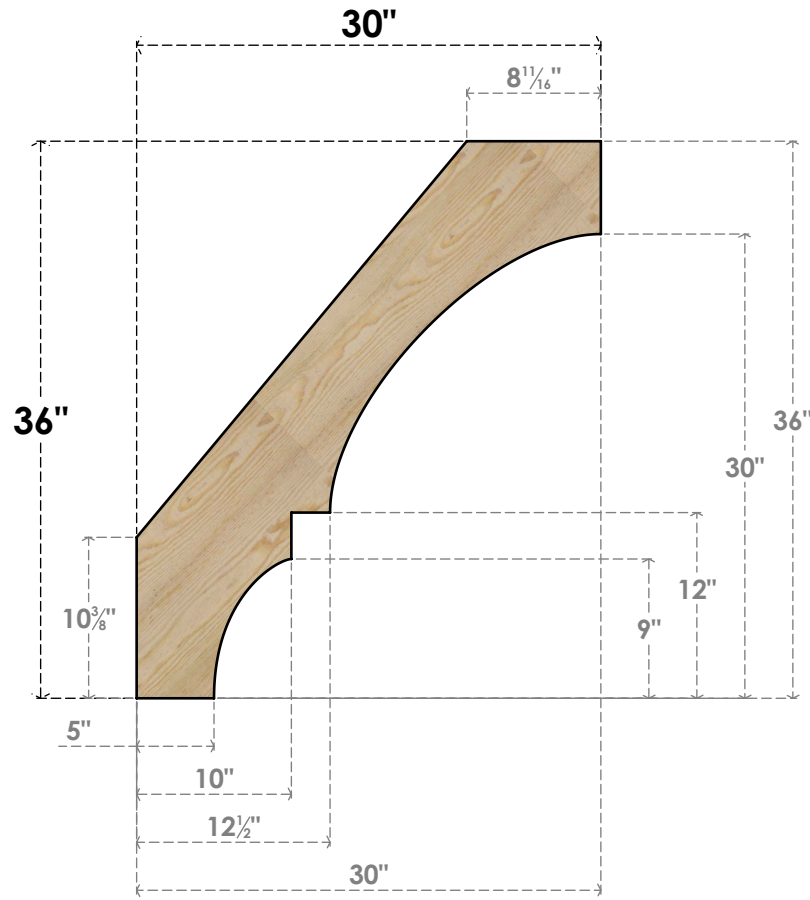

BRC04X30X36BOA00RDF

4"W X 30"D X 36"H BALBOA ROUGH SAWN BRACE, DOUGLAS FIR

SIDE

FRONT

EKENA MILLWORK
 2300 WEST MAIN ST.
 CLARKSVILLE, TX 75426
 TOLL FREE: 866-607-0453
 WWW.EKENAMILLWORK.COM

NOTES

1. INSTALLATION TO BE COMPLETED IN ACCORDANCE WITH MANUFACTURER'S SPECIFICATIONS.
2. DRAWING MAY NOT BE TO SCALE
3. THIS DRAWING IS INTENDED FOR DESIGN AND PLANNING PURPOSES ONLY.
4. ALL INFORMATION CONTAINED HEREIN WAS CURRENT AT THE TIME OF DEVELOPMENT BUT MUST BE REVIEWED AND APPROVED BY THE PRODUCT MANUFACTURER TO BE CONSIDERED ACCURATE.
5. PRODUCTS ARE NOT KILN DRIED. THIS ITEM IS UNIQUE AND WILL CONTAIN THE NATURAL VARIATIONS THAT THE WOOD SPECIES OFFERS. THIS MAY RESULT IN VARIATIONS UP TO 1/4"