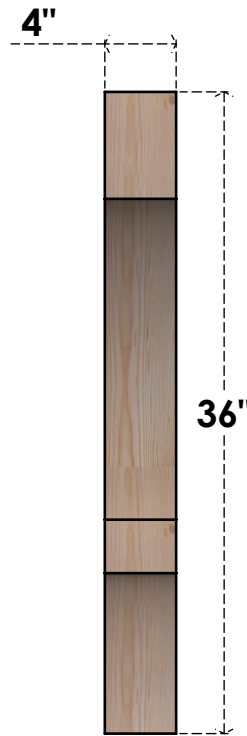

BRC04X30X36BOA00RDF

4"W X 30"D X 36"H BALBOA ROUGH SAWN BRACE, DOUGLAS FIR

SIDE

FRONT

EKENA MILLWORK
 2300 WEST MAIN ST.
 CLARKSVILLE, TX 75426
 TOLL FREE: 866-607-0453
 WWW.EKENAMILLWORK.COM

NOTES

1. INSTALLATION TO BE COMPLETED IN ACCORDANCE WITH MANUFACTURER'S SPECIFICATIONS.
2. DRAWING MAY NOT BE TO SCALE
3. THIS DRAWING IS INTENDED FOR DESIGN AND PLANNING PURPOSES ONLY.
4. ALL INFORMATION CONTAINED HEREIN WAS CURRENT AT THE TIME OF DEVELOPMENT BUT MUST BE REVIEWED AND APPROVED BY THE PRODUCT MANUFACTURER TO BE CONSIDERED ACCURATE.
5. PRODUCTS ARE NOT KILN DRIED. THIS ITEM IS UNIQUE AND WILL CONTAIN THE NATURAL VARIATIONS THAT THE WOOD SPECIES OFFERS. THIS MAY RESULT IN VARIATIONS UP TO 1/4"