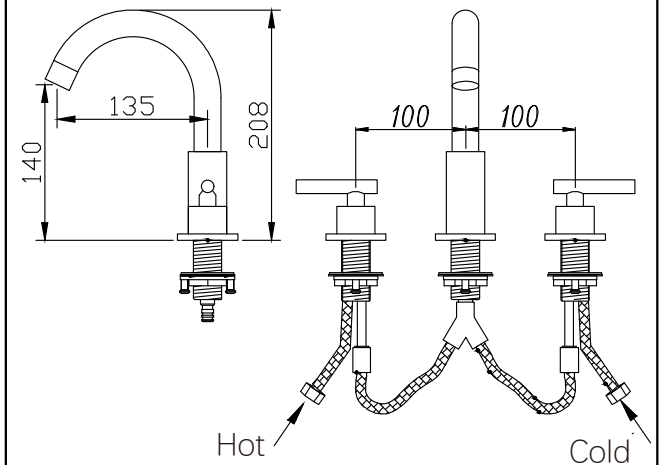

Three Holes Faucet

▪ BLBF0163-2MB

Hole:35mm, Distance:100mm

Despatch the parts

Fixed on the counter and screw it

Connect the pipe of spout and two handles

Then fit the hot/cold water supply

Hot Cold