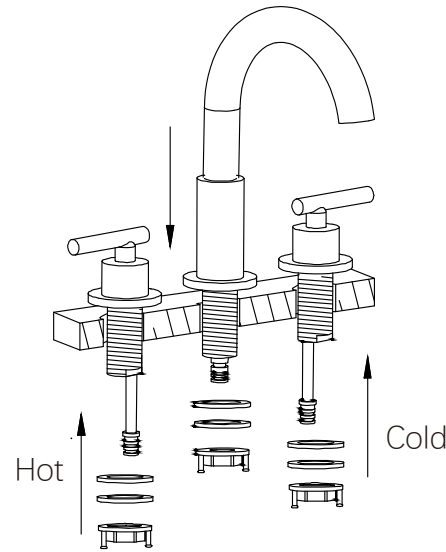

Three Holes Faucet

▪ BLBF0163-2MB

Hole:35mm, Distance:100mm

Despatch the parts

Fixed on the counter and screw it

Connect the pipe of spout and two handles

Then fit the hot/cold water supply

Hot Cold