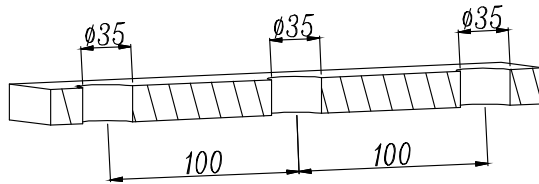

Three Holes Faucet

▪ BLBF0163-2MB

Hole:35mm, Distance:100mm

Despatch the parts

Fixed on the counter and screw it

Connect the pipe of spout and two handles

Then fit the hot/cold water supply

Hot Cold