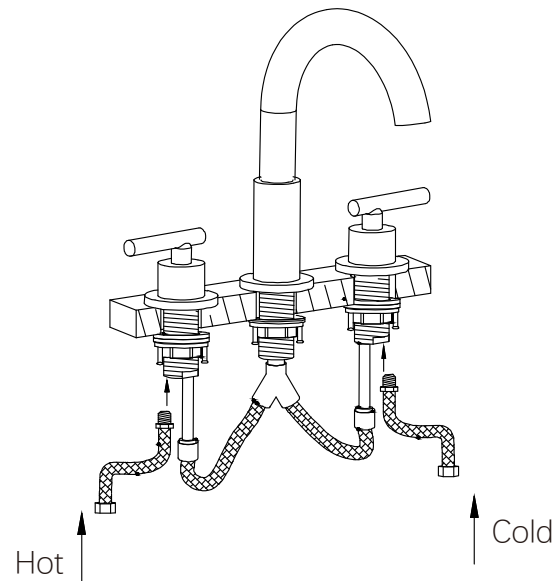

Three Holes Faucet

▪ BLBF0163-2MB

Hole:35mm, Distance:100mm

Despatch the parts

Fixed on the counter and screw it

Connect the pipe of spout and two handles

Then fit the hot/cold water supply

Hot Cold