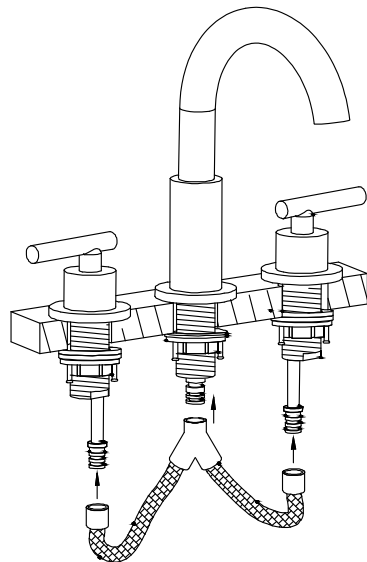

Three Holes Faucet

▪ BLBF0163-2MB

Hole:35mm, Distance:100mm

Despatch the parts

Fixed on the counter and screw it

Connect the pipe of spout and two handles

Then fit the hot/cold water supply

Hot Cold