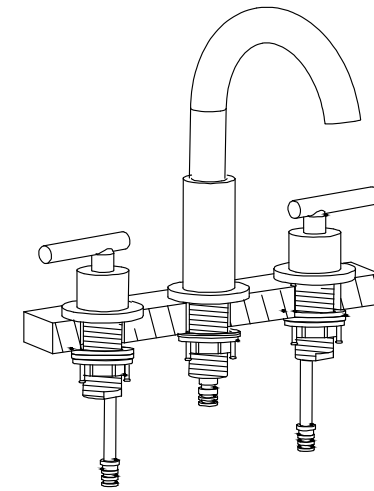

Three Holes Faucet

▪ BLBF0163-2MB

Hole:35mm, Distance:100mm

Despatch the parts

Fixed on the counter and screw it

Connect the pipe of spout and two handles

Then fit the hot/cold water supply

Hot Cold