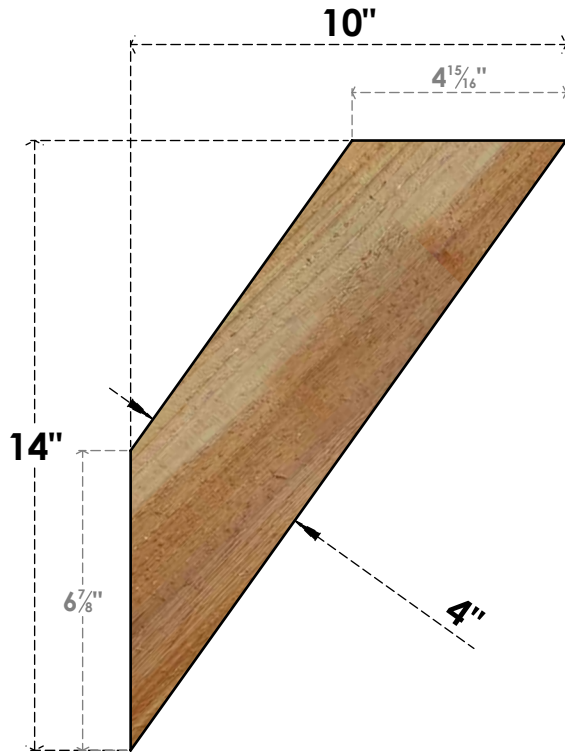

BRC04X10X14TRA00RWR

4"W X 10"D X 14"H TRADITIONAL ROUGH SAWN BRACE, WESTERN RED CEDAR

SIDE

FRONT

EKENA MILLWORK
 2300 WEST MAIN ST.
 CLARKSVILLE, TX 75426
 TOLL FREE: 866-607-0453
 WWW.EKENAMILLWORK.COM

NOTES