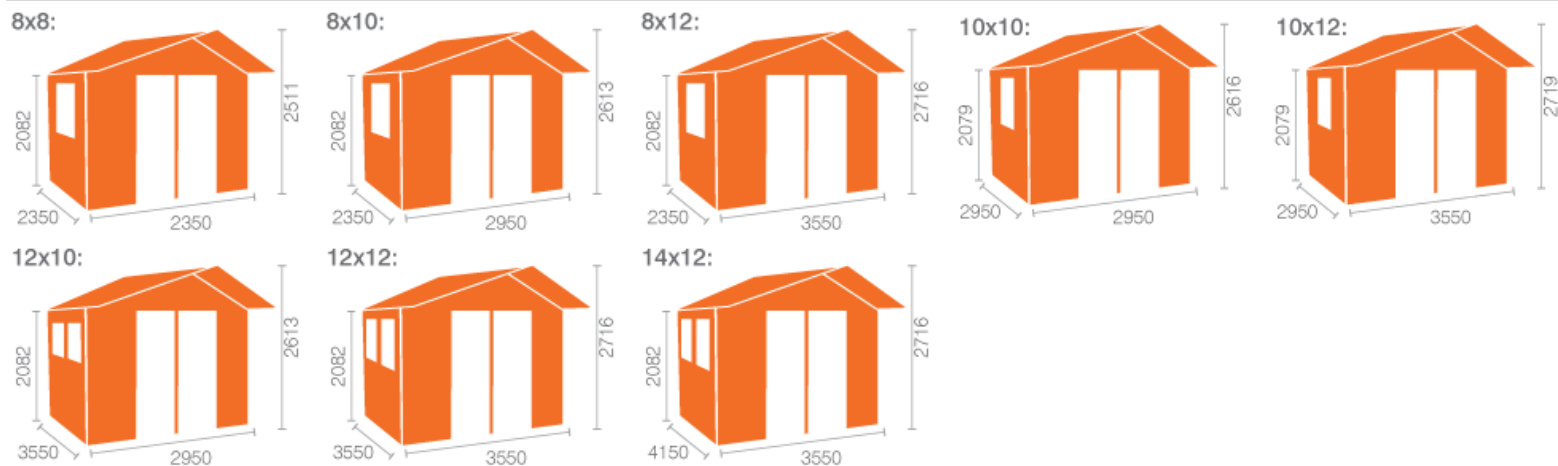

The Kipling | 44mm Log Cabin - Technical Data Sheet

- Superior Grade 44mm Finish Interlocking Logs
- Stylish European Fully Glazed Double Doors
- High Quality Joiner Made Opening Window
- Heavy Duty 19mm T&G Roof & Floor
- Easy To Assemble Interlock System

Cladding Material	Heavy Duty Interlocking T&G Logs	Cladding Thickness	44
Framing Style	Tanalised Bearers Only	Framing Size	58mm x 44mm
Roof Material	Tongue & Groove Board	Roof Thickness	19mm
Floor Material	Tongue & Groove Board	Floor Size	19mm
Door Style	Fully Glazed Joiner Made Double Doors	Door Size	1520mm x 1880mm
Window Style	Joiner Made 2 Pane Opening Windows	Window Size	645mm x 1045mm
Glazing Thickness	3	Glazing Material	Horticultural Glass
Roof Covering	Black Mineral Felt	Treatment	Untreated
Locking System	3 Lever Lock with Brass Handles	Material	Tongue & Groove Board