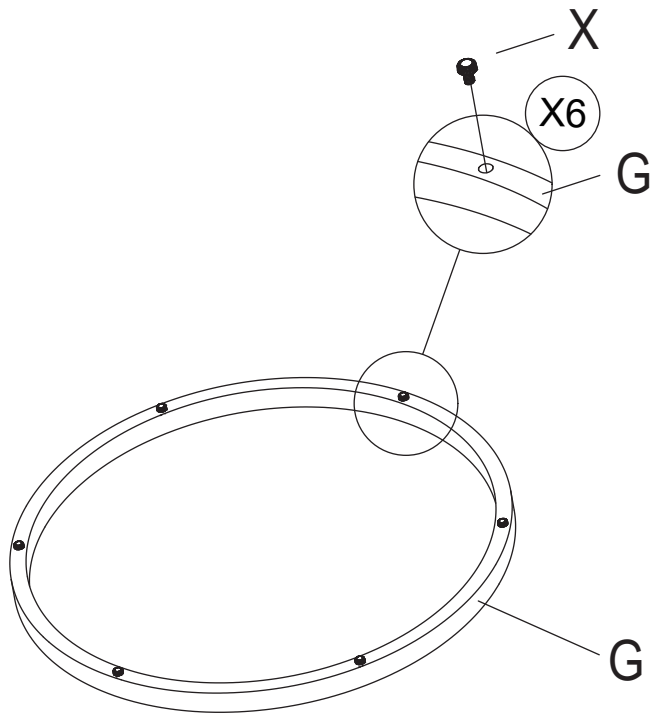

STEP 3

1 pc	6 pc

STEP 4