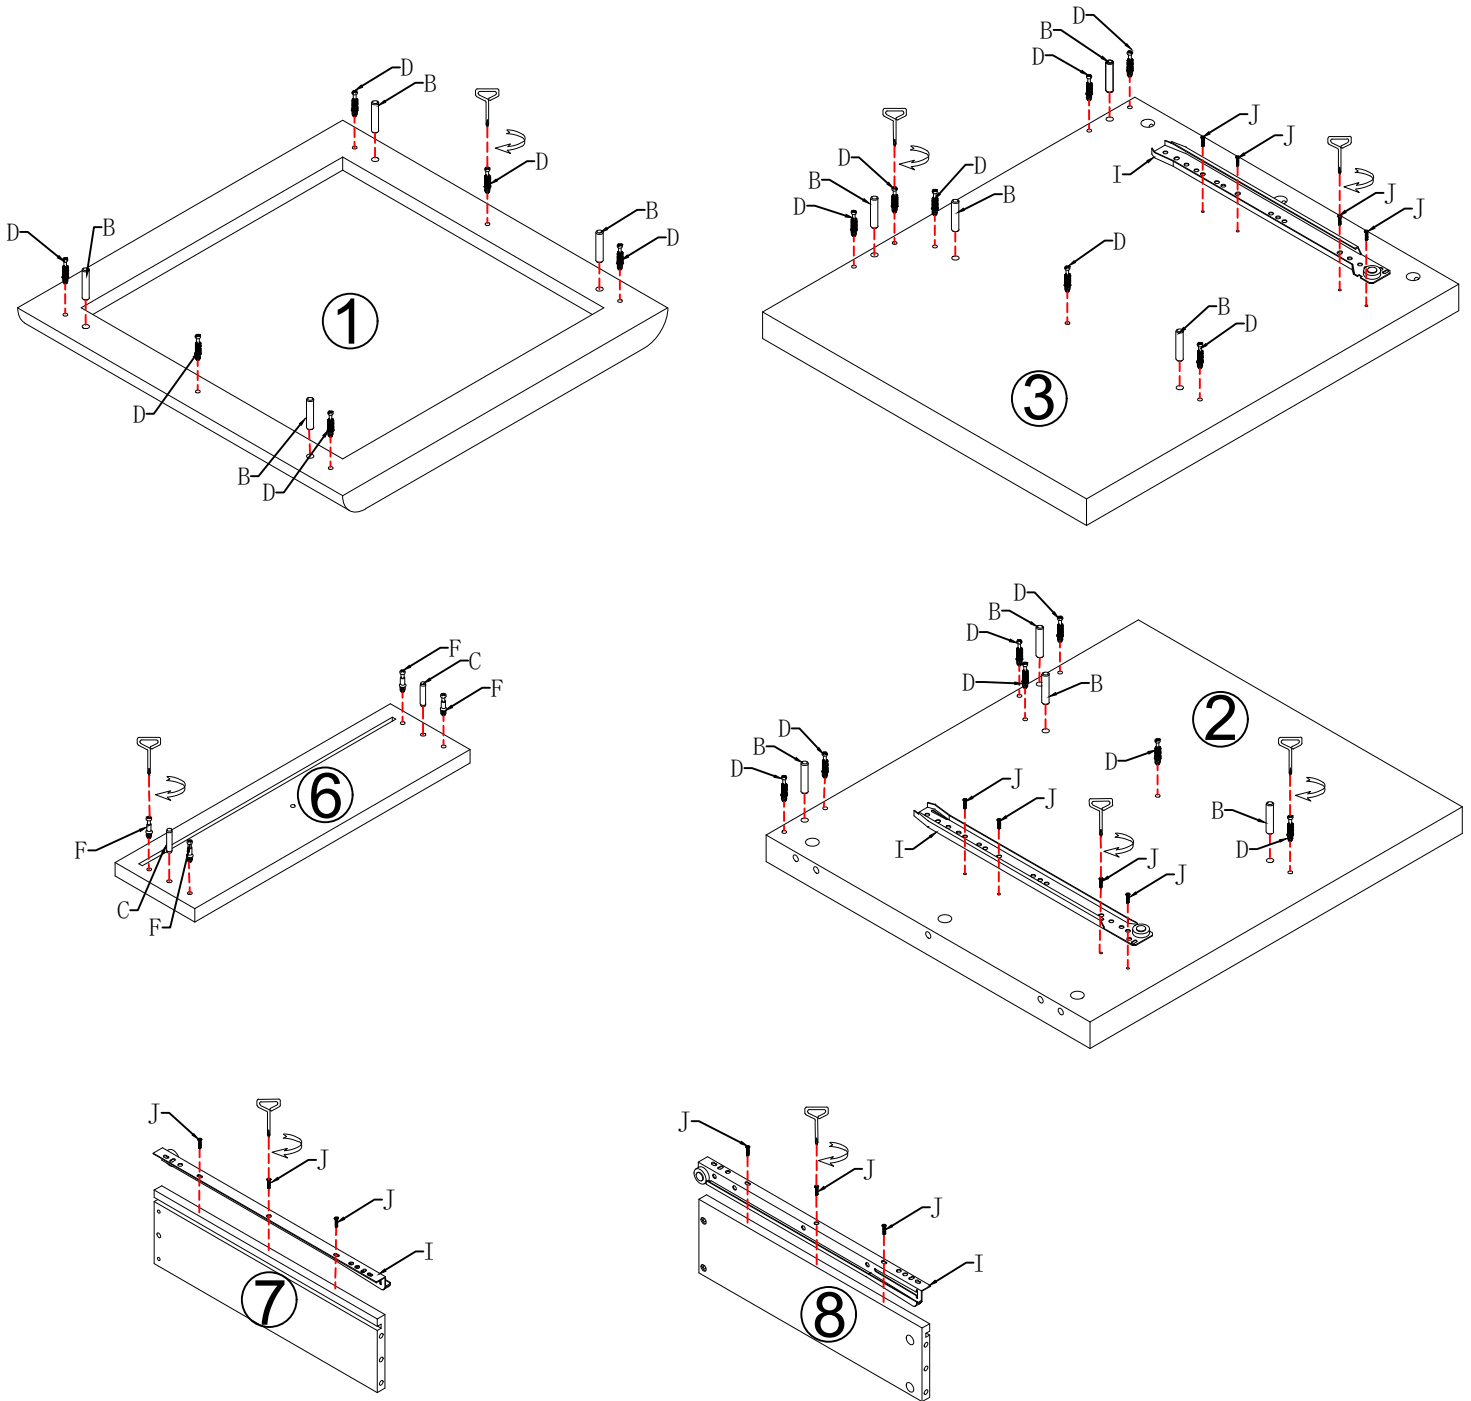

Parts List Of Cabinet		
No.	Description	Q.ty
1		X1 pc
2		X1 pc
3		X1 pc
4		X1 pc
5		X2 pcs
6		X1 pc
7		X1 pc
8		X1 pc
9		X1 pc
10		X1 pc

HardWare List Of Cabinet				
No.	Description	Sketch	Size	Q.ty
A	Phillips Head			1pc
B	Dowel		Ø8x40mm	14 pcs
C	Dowel		Ø6x30mm	5 pcs
D	Cam Bolt		Ø6 x 34mm	22 pcs
E	Cam Lock		Ø15x 13mm	22 pcs
F	Cam Bolt		Ø6 x 26mm	5 pcs
G	Cam Lock		Ø12x 9mm	5 pcs
H	Screw		Ø4x30mm	5 pcs
I	Drawer		L350mm	1 Set
J	Screw		Ø3.5x14mm	16 pcs
K	Holder			1 pc
L	Flat Bolt		Ø4x25mm	1 pc
M				4 pcs

# ASSEMBLY INSTRUCTIONS

Item No :WF308607AAB

Description : Night Stand

Thank you for purchasing this quality product. Be sure to check all packing materials carefully for small part that may have come loose inside the carton during shipment.

A	Phillips Head			1 pc
E	Cam Lock		Ø15x 13mm	14 pcs

A	Phillips Head			1 pc
E	Cam Lock		Ø15x 13mm	6 pcs