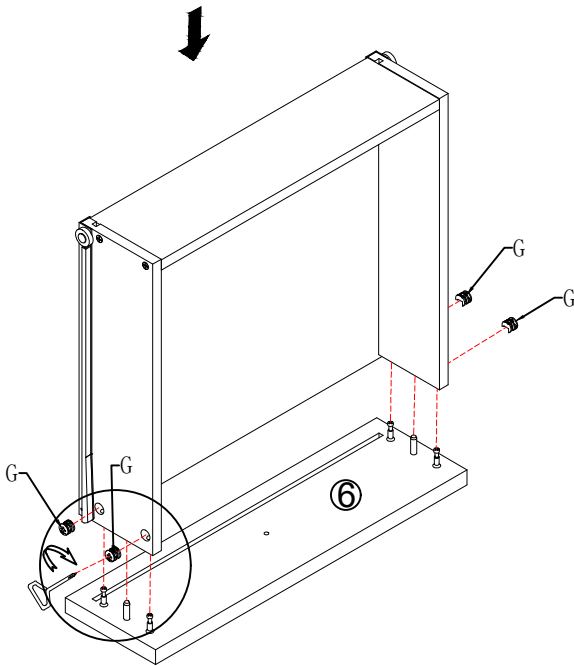

# ASSEMBLY INSTRUCTIONS

Item No :WF308607AAB

Description : Night Stand

Thank you for purchasing this quality product. Be sure to check all packing materials carefully for small part that may have come loose inside the carton during shipment.

A	Phillips Head			1 pc
C	Dowel		Ø6x30mm	2 pcs
H	Screw		Ø4x30mm	4 pcs

A	Phillips Head			1 pc
G	Cam Lock		Ø12x 9mm	4 pcs
K	Holder			1 pc
L	Flat Bolt		Ø4x25mm	1 pc