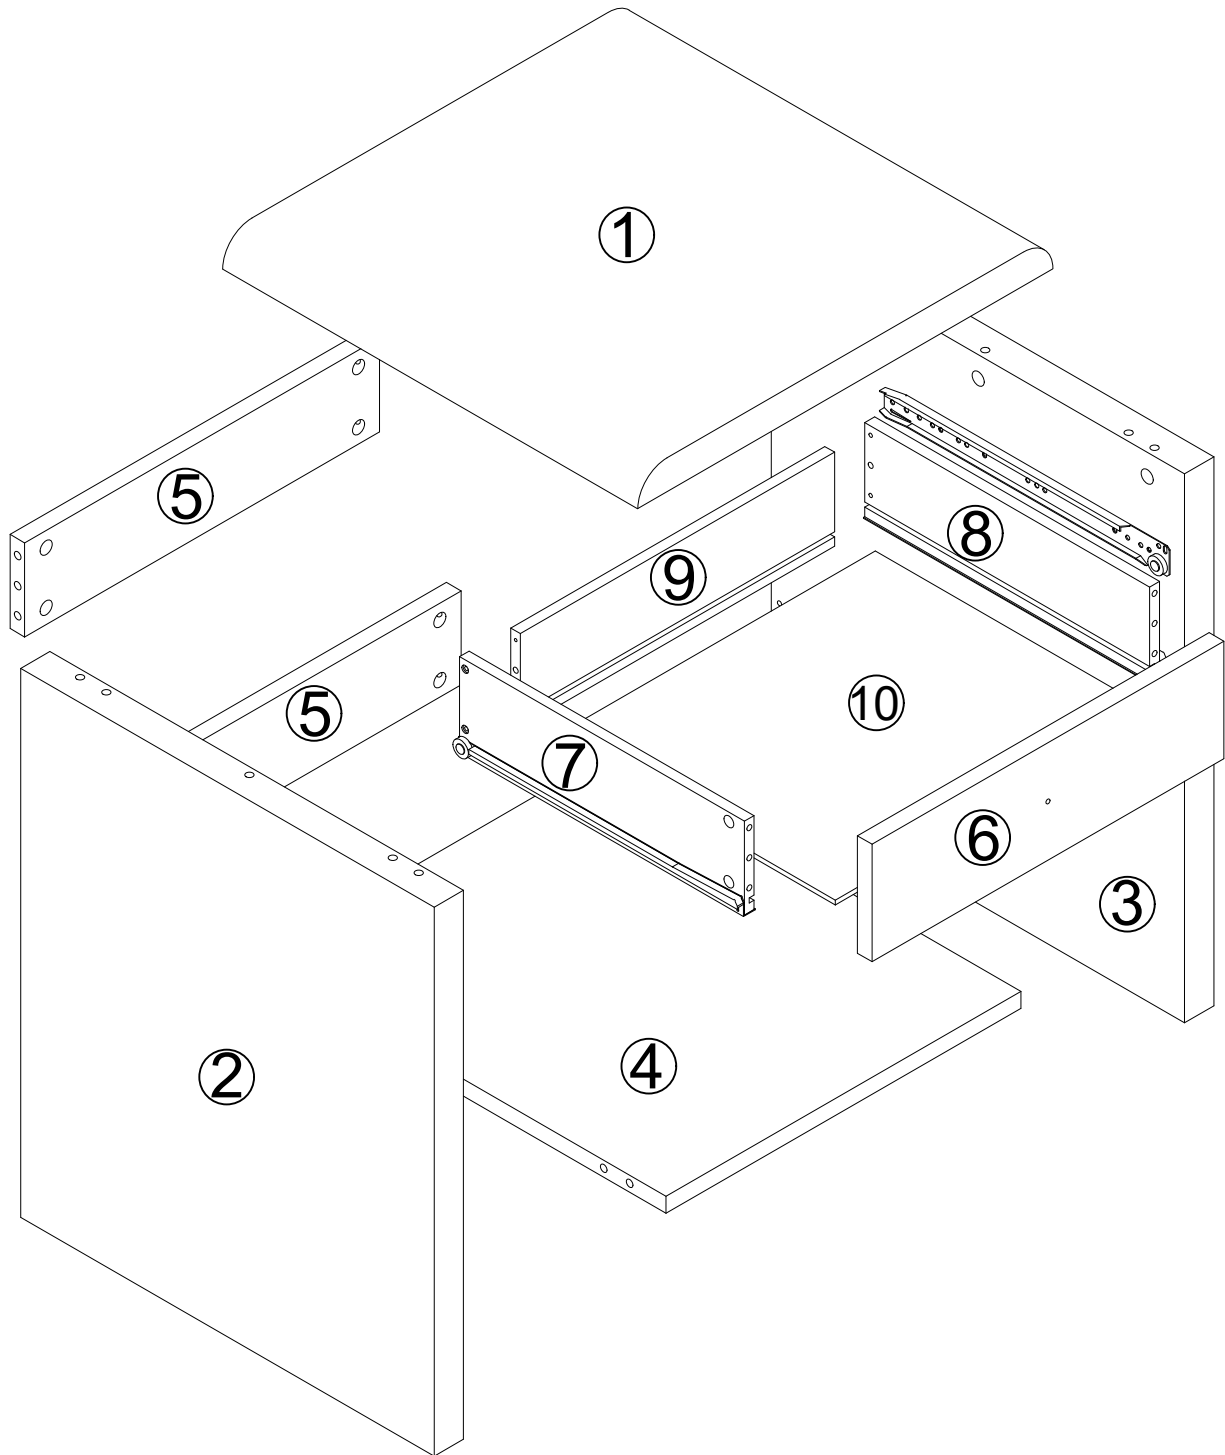

# ASSEMBLY INSTRUCTIONS

Item No :WF308607AAB

Description : Night Stand

Thank you for purchasing this quality product. Be sure to check all packing materials carefully for small part that may have come loose inside the carton during shipment.

Parts List Of Cabinet		
No.	Description	Q.ty
1		X1 pc
2		X1 pc
3		X1 pc
4		X1 pc
5		X2 pcs
6		X1 pc
7		X1 pc
8		X1 pc
9		X1 pc
10		X1 pc

HardWare List Of Cabinet				
No.	Description	Sketch	Size	Q.ty
A	Phillips Head			1pc
B	Dowel		Ø8x40mm	14 pcs
C	Dowel		Ø6x30mm	5 pcs
D	Cam Bolt		Ø6 x 34mm	22 pcs
E	Cam Lock		Ø15x 13mm	22 pcs
F	Cam Bolt		Ø6 x 26mm	5 pcs
G	Cam Lock		Ø12x 9mm	5 pcs
H	Screw		Ø4x30mm	5 pcs
I	Drawer		L350mm	1 Set
J	Screw		Ø3.5x14mm	16 pcs
K	Holder			1 pc
L	Flat Bolt		Ø4x25mm	1 pc
M				4 pcs