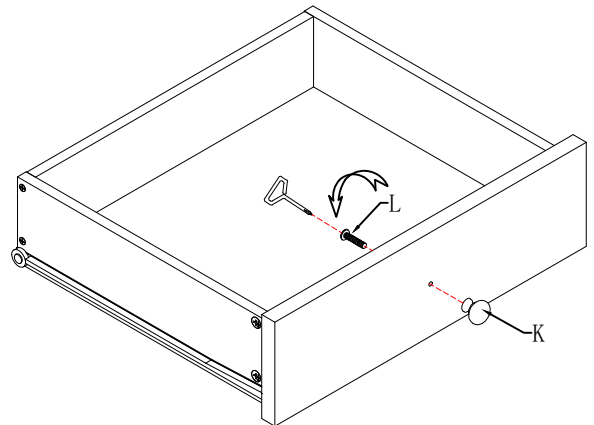

# ASSEMBLY INSTRUCTIONS

Item No :WF308607AAB

Description : Night Stand

Thank you for purchasing this quality product. Be sure to check all packing materials carefully for small part that may have come loose inside the carton during shipment.

A	Phillips Head			1 pc
C	Dowel		Ø6x30mm	2 pcs
H	Screw		Ø4x30mm	4 pcs

A	Phillips Head			1 pc
G	Cam Lock		Ø12x 9mm	4 pcs
K	Holder			1 pc
L	Flat Bolt		Ø4x25mm	1 pc