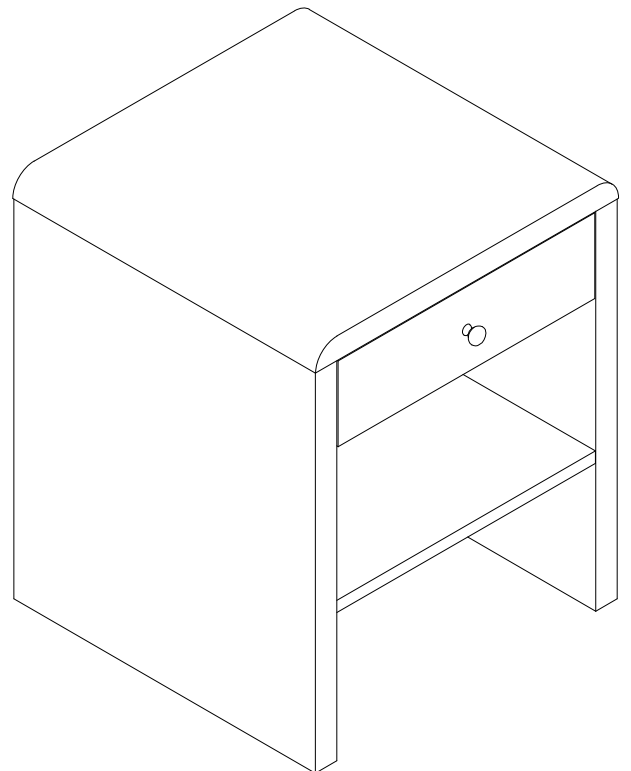

# ASSEMBLY INSTRUCTIONS

Item No :WF308607AAB

Description : Night Stand

Thank you for purchasing this quality product. Be sure to check all packing materials carefully for small part that may have come loose inside the carton during shipment.

Parts List Of Cabinet		
No.	Description	Q.ty
1		X1 pc
2		X1 pc
3		X1 pc
4		X1 pc
5		X2 pcs
6		X1 pc
7		X1 pc
8		X1 pc
9		X1 pc
10		X1 pc

HardWare List Of Cabinet				
No.	Description	Sketch	Size	Q.ty
A	Phillips Head			1pc
B	Dowel		Ø8x40mm	14 pcs
C	Dowel		Ø6x30mm	5 pcs
D	Cam Bolt		Ø6 x 34mm	22 pcs
E	Cam Lock		Ø15x 13mm	22 pcs
F	Cam Bolt		Ø6 x 26mm	5 pcs
G	Cam Lock		Ø12x 9mm	5 pcs
H	Screw		Ø4x30mm	5 pcs
I	Drawer		L350mm	1 Set
J	Screw		Ø3.5x14mm	16 pcs
K	Holder			1 pc
L	Flat Bolt		Ø4x25mm	1 pc
M				4 pcs