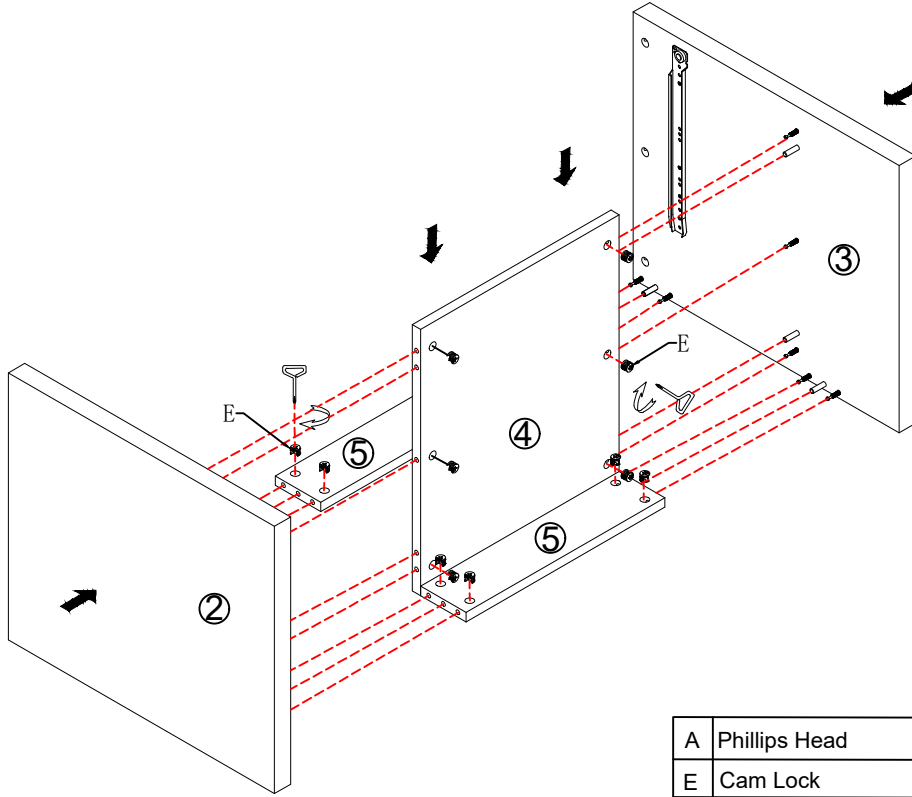

ASSEMBLY INSTRUCTIONS

Item No :WF308607AAB

Description : Night Stand

Thank you for purchasing this quality product. Be sure to check all packing materials carefully for small part that may have come loose inside the carton during shipment.

A	Phillips Head			1 pc
E	Cam Lock		Ø15x 13mm	14 pcs