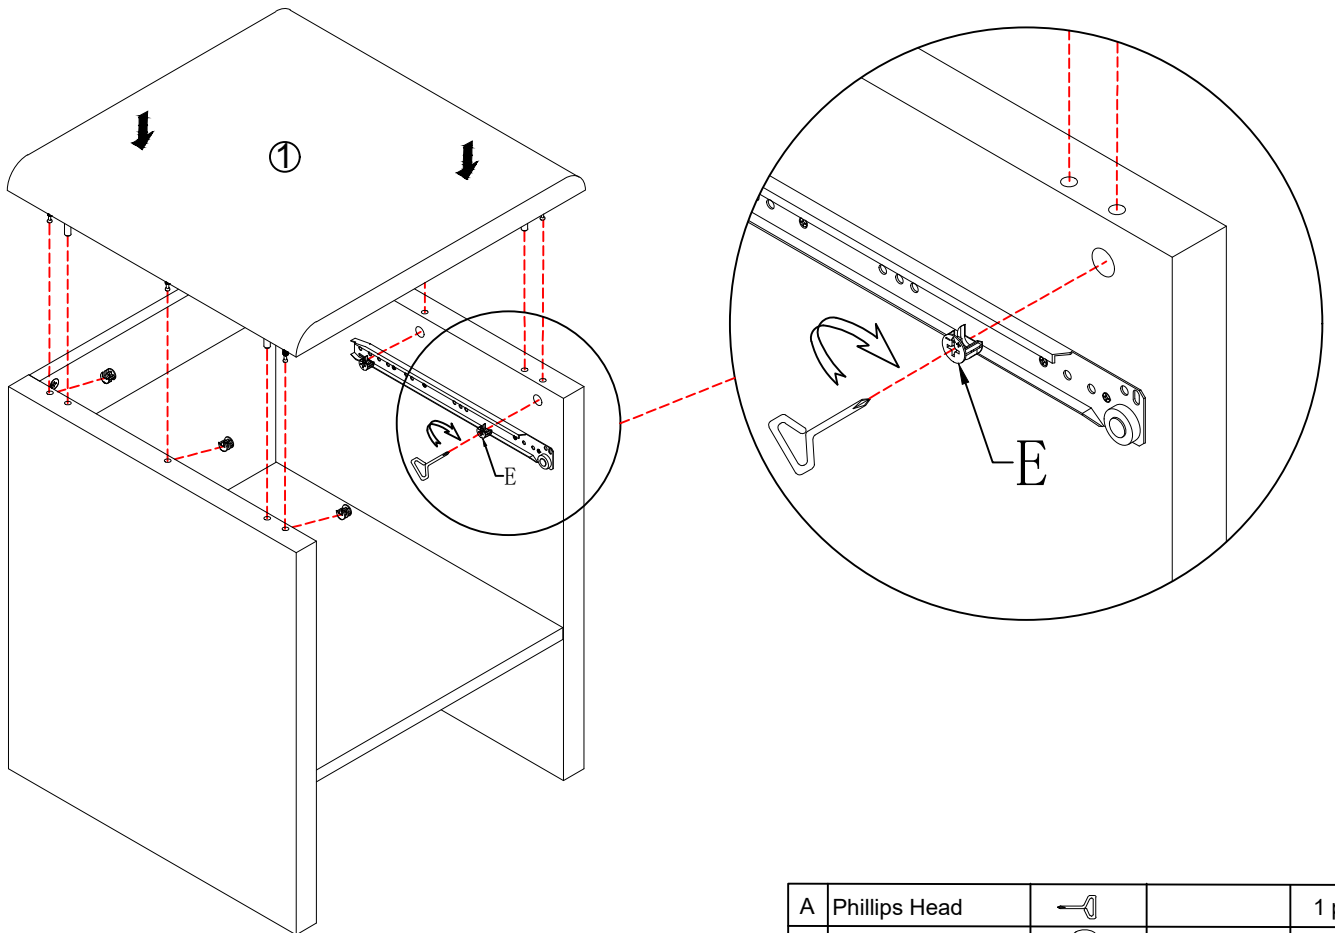

# ASSEMBLY INSTRUCTIONS

Item No :WF308607AAB

Description : Night Stand

Thank you for purchasing this quality product. Be sure to check all packing materials carefully for small part that may have come loose inside the carton during shipment.

A	Phillips Head			1 pc
E	Cam Lock		Ø15x 13mm	14 pcs

A	Phillips Head			1 pc
E	Cam Lock		Ø15x 13mm	6 pcs