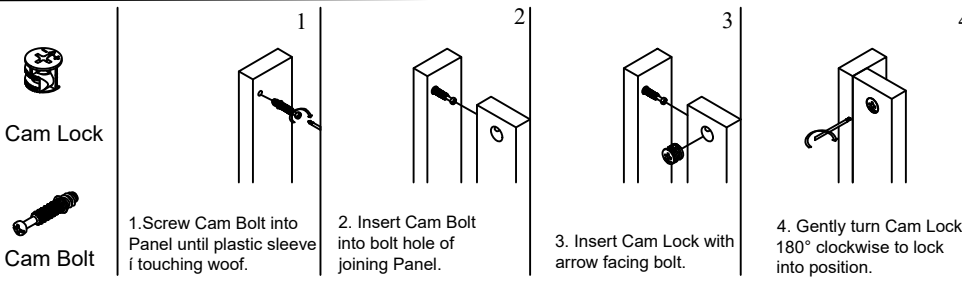

ASSEMBLY INSTRUCTIONS

Item No :WF308607AAB

Description : Night Stand

Thank you for purchasing this quality product. Be sure to check all packing materials carefully for small part that may have come loose inside the carton during shipment.

A	Phillips Head			1 pc
B	Dowel		Ø8x40mm	12 pcs
C	Dowel		Ø6x30mm	2 pcs
D	Cam Bolt		Ø6x34mm	20 pcs
F	Cam Bolt		Ø6x26mm	4 pcs
I	Drawer			1 set
J	Screw			14 pcs