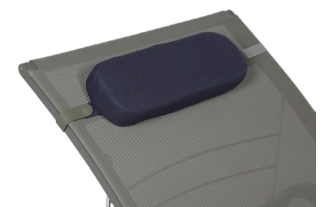

COLOR MIX

2724 - OUTDOOR CUSHION 17 X 12 IN.

Dralon® solution-dyed acrylic
Tearproof, resistant to stains, mold and abrasion
Colored PVC strap fastened with a snap button (do not iron) attachment
Weight : 1 lb

2724A4	●	Burgundy	272496	●	Night Blue
272497	●	Twine	2724B1	●	Mint NEW
272486	●	Safari Green			

2723 - OUTDOOR CUSHION 27 X 17 IN.

Dralon® solution-dyed acrylic
Tearproof, resistant to stains, mold and abrasion
Colored PVC strap fastened with a snap button (do not iron) attachment
Weight : 2 lbs

2723A4	●	Burgundy	272396	●	Night Blue
272397	●	Twine	2723B1	●	Mint NEW
272386	●	Safari Green			

3141 - HEADREST 18.5 X 6 X 2.5 IN.

Dralon® solution-dyed acrylic
Tearproof, resistant to stains, mold and abrasion
Density : 30 kg/m³
Colored PVC strap fastened with a snap button (do not iron) attachment
Compatible with :
CHAISE LONGUE - BISTRO
SUNLOUNGER - ALIZÉ
XS SUNLOUNGER - ALIZÉ
SUNLOUNGER - HARRY
SUNLOUNGER - DUNE

3141A4	●	Burgundy	314196	●	Night blue
314197	●	Twine	3141B1	●	Mint
314186	●	Safari green