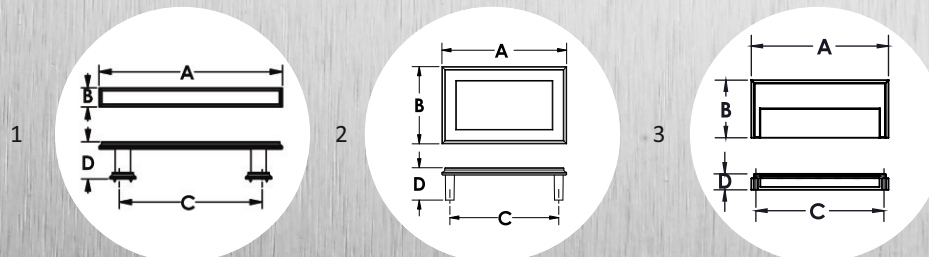

Alhambra

Item	Item Description	Item Code	Size	Material	Size				Fig.	MSRP (USD)
					A	B	C	D		
1	ALHAMBRA BAR PULL HANDLE 96MM	BP.834.96	96MM	Brass	136	19	96	31	1	23.35
2	ALHAMBRA BAR PULL HANDLE 128MM	BP.834.128	128MM	Brass	168	19	128	31	1	29.86
3	ALHAMBRA BAR PULL HANDLE 160MM	BP.834.160	160MM	Brass	200	19	160	31	1	35.50
4	ALHAMBRA BAR PULL HANDLE 192MM	BP.834.192	192MM	Brass	232	19	192	37	1	47.22
5	ALHAMBRA BAR PULL HANDLE 224MM	BP.834.224	224MM	Brass	264	19	224	37	1	61.75
6	ALHAMBRA BAR PULL HANDLE 12"	BP.834.12"	12"	Brass	345	19	12"	37	1	65
7	ALHAMBRA PULL HANDLE 64MM	PL.834.64	64MM	Brass	75	53	64	28.5	2	32.25
8	ALHAMBRA PULL HANDLE 96MM	PL.834.96	96MM	Brass	110	68	96	28.5	2	38.76
9	ALHAMBRA PULL HANDLE 8"	PL.834.8"	8"	Brass	217	68	8"	28.5	2	154
11	ALHAMBRA RECESSED PULL 4.5"	RP.834.4.5"	4.5"	Brass	121	50.8	4.45"	14	3	85
12	ALHAMBRA RECESSED PULL 6"	RP.834.6"	6"	Brass	160	50.8	6"	14	3	245.75
13	ALHAMBRA RECESSED PULL 8"	RP.834.8"	8"	Brass	211.2	50.8	8"	14	3	288.45

Finishes available 'codes': BRIGHT CHROME '2' | BRUSH NICKEL '3' | OIL RUBBED BRONZE '5' | LACQUERED POLISHED BRASS '7L' | UNLACQUERED POLISHED BRASS '7U' | POLISHED NICKEL '8' | BRUSH BRASS '13' | BLACK EPOXY '19' | ENGLISH METALLIC BRONZE '51' | WEATHERED CHROME '52' | FRENCH GOLD '56' | SATIN COPPER '58' |