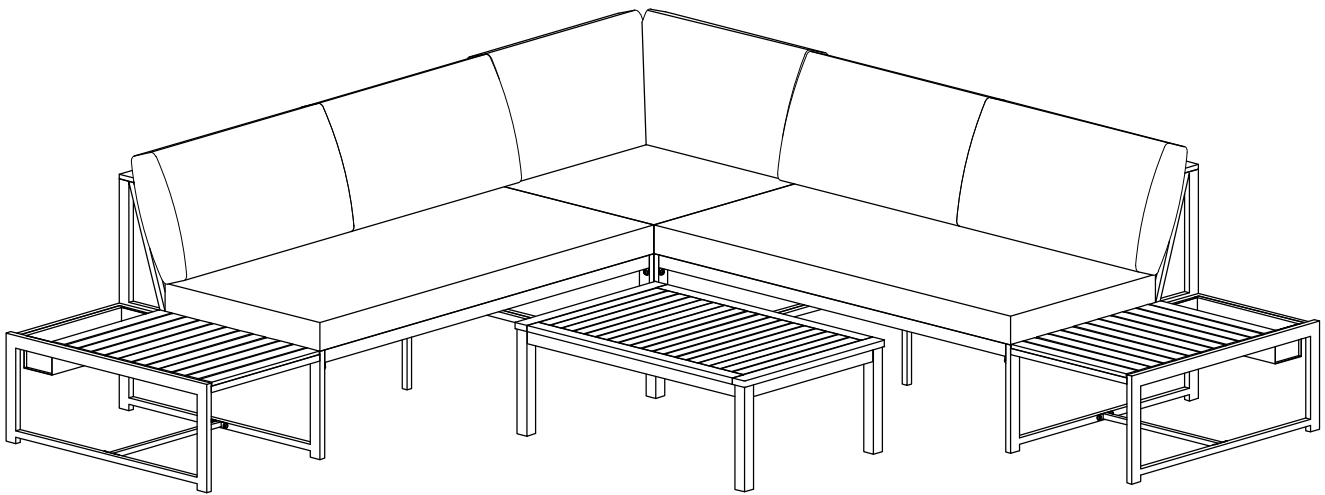

ASSEMBLY INSTRUCTION OUTDOOR SECTIONAL SOFA SET

Notice:

1. 80% Tighten before fixing all screws, Allen wrench is recommended instead of an electric drill.
2. Place the item on a flat ground to adjust and make sure it remains stable.
3. Tighten up all screws with tools gradually.
4. If the screws are not aligned with holes during assembly, please loosen all the other screws to 50% and continue the assembly process.
5. If the item is not stable, please loosen all the screws, adjust it on a flat ground and tighten up all screws again.
6. **Note:** If one or some screws are fully tightened during assembly, chances are the others will not be aligned with holes. In addition, all the holes are designed to be relatively larger to provide more space for the adjustment of the screws.

Part List :

I 2 pcs  Support Rail	J 2 pcs  Support Legs	K 2 pcs  Flower pot	L 4 pcs  Table legs
M 1 pc  Table top	N1 1 pc  Short pillow	N2 1 pc  Corner pillow	
O 4 pcs  Long pillow	P 1 pc  Corner Seat cushion	Q 2 pcs  Long Seat cushion	

CARTON CONTENT:

(Box 1)

A9 2 pcs

Side table-Legs panel

B 1 pc

Corner chair-Seat panel

M 1 pc

Table top