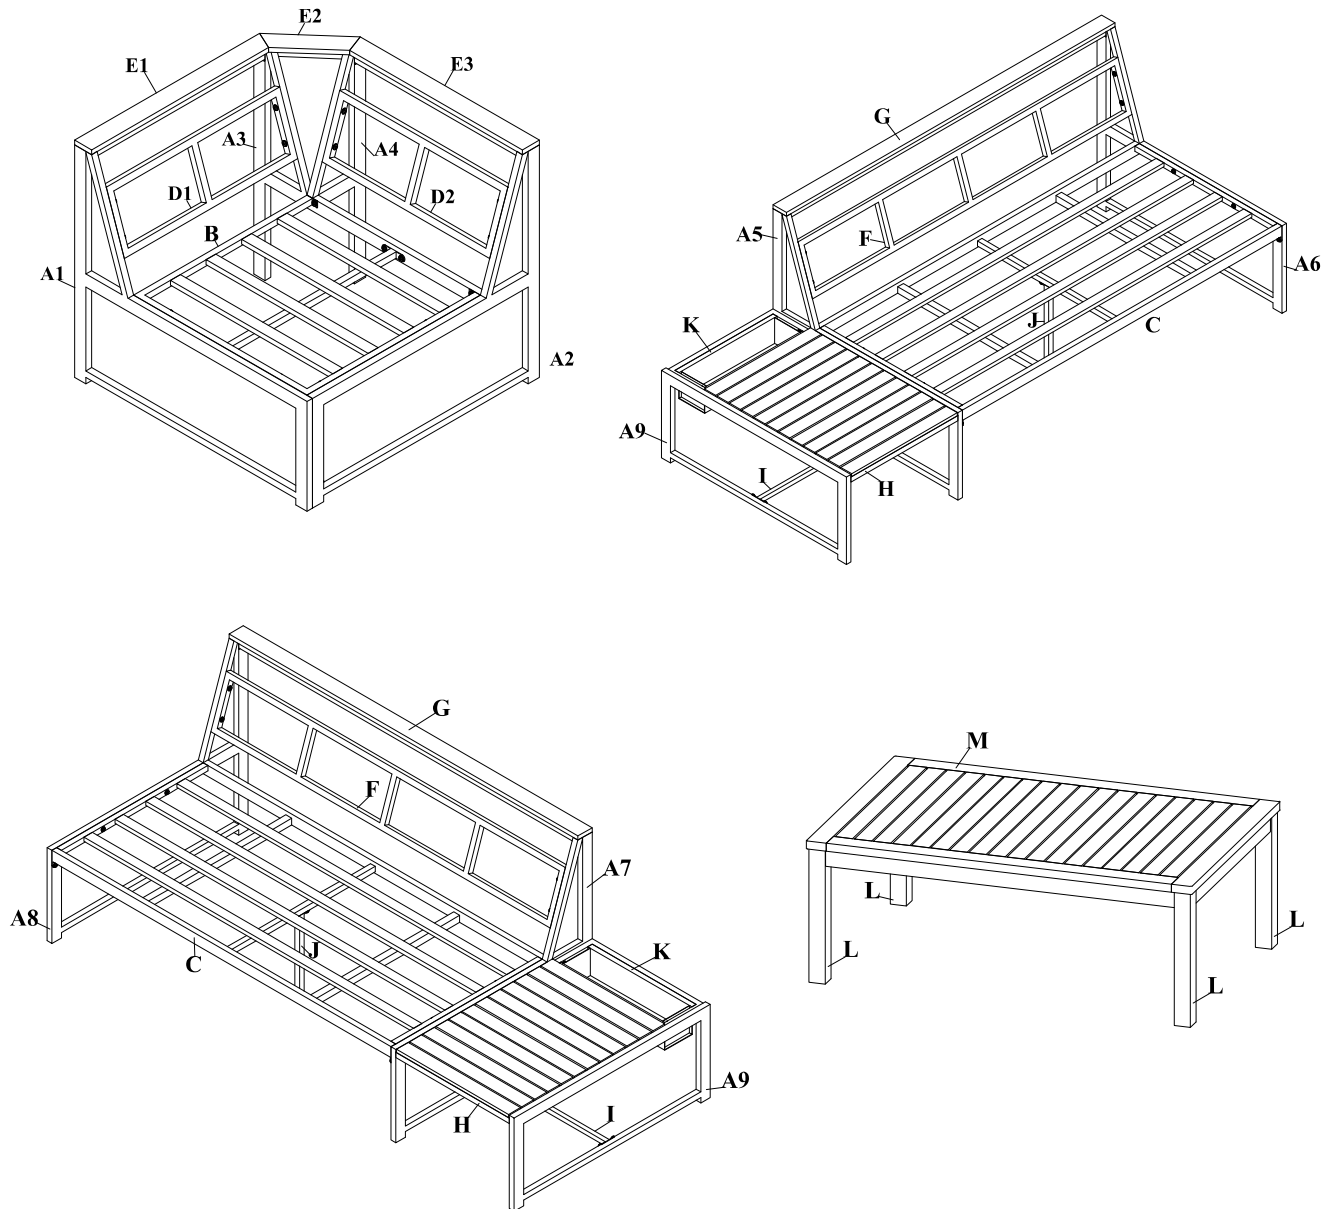

OUTDOOR SECTIONAL SOFA SET

CAUTION : This outdoor sectional sofa set is NOT a TOY.

- Keep your child / children at bay in the process of assembly.
- For turning the outdoor sectional sofa set and to prevent damage to the outdoor sectional sofa set two adults may be needed to execute this action.