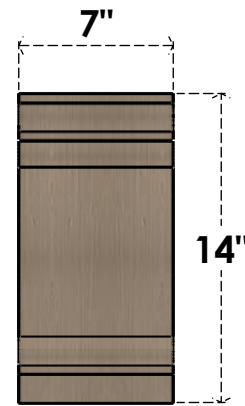

ITEM NUMBER: CORU07X21X14HUGRCPR

7"W X 21"D X 14"H SERIES 3 CLASSIC HUGHES ROUGH CEDAR TIMBERTHANE
FAUX WOOD CORBEL, PRIMED

SIDE PROFILE

FRONT PROFILE

ISOMETRIC

EKENA MILLWORK
2300 WEST MAIN ST.
CLARKSVILLE, TX 75426
TOLL FREE: 866-607-0453
WWW.EKENAMILLWORK.COM

NOTES

1. INSTALLATION TO BE COMPLETED IN ACCORDANCE WITH MANUFACTURER'S SPECIFICATIONS.
2. DRAWING MAY NOT BE TO SCALE
3. THIS DRAWING IS INTENDED FOR DESIGN AND PLANNING PURPOSES ONLY.
4. ALL INFORMATION CONTAINED HEREIN WAS CURRENT AT THE TIME OF DEVELOPMENT BUT MUST BE REVIEWED AND APPROVED BY THE PRODUCT MANUFACTURER TO BE CONSIDERED ACCURATE.
5. TIMBERTHANE ARCHITECTURAL PRODUCTS ARE MADE FROM HIGH DENSITY URETHANE AND COME FACTORY PRIMED