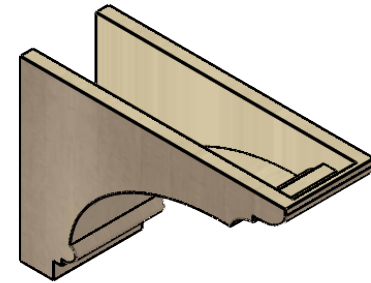

ITEM NUMBER: CORU07X21X14HUGRCPR

7"W X 21"D X 14"H SERIES 3 CLASSIC HUGHES ROUGH CEDAR TIMBERTHANE
FAUX WOOD CORBEL, PRIMED

SIDE PROFILE

FRONT PROFILE

ISOMETRIC

EKENA MILLWORK
2300 WEST MAIN ST.
CLARKSVILLE, TX 75426
TOLL FREE: 866-607-0453
WWW.EKENAMILLWORK.COM

NOTES

1. INSTALLATION TO BE COMPLETED IN ACCORDANCE WITH MANUFACTURER'S SPECIFICATIONS.
2. DRAWING MAY NOT BE TO SCALE
3. THIS DRAWING IS INTENDED FOR DESIGN AND PLANNING PURPOSES ONLY.
4. ALL INFORMATION CONTAINED HEREIN WAS CURRENT AT THE TIME OF DEVELOPMENT BUT MUST BE REVIEWED AND APPROVED BY THE PRODUCT MANUFACTURER TO BE CONSIDERED ACCURATE.
5. TIMBERTHANE ARCHITECTURAL PRODUCTS ARE MADE FROM HIGH DENSITY URETHANE AND COME FACTORY PRIMED