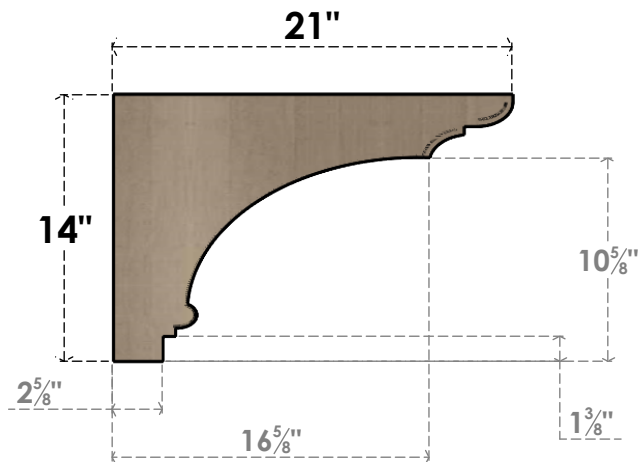

ITEM NUMBER: CORU07X21X14HUGRCPR

7"W X 21"D X 14"H SERIES 3 CLASSIC HUGHES ROUGH CEDAR TIMBERTHANE
FAUX WOOD CORBEL, PRIMED

SIDE PROFILE

FRONT PROFILE

ISOMETRIC

EKENA MILLWORK
2300 WEST MAIN ST.
CLARKSVILLE, TX 75426
TOLL FREE: 866-607-0453
WWW.EKENAMILLWORK.COM

NOTES

1. INSTALLATION TO BE COMPLETED IN ACCORDANCE WITH MANUFACTURER'S SPECIFICATIONS.
2. DRAWING MAY NOT BE TO SCALE
3. THIS DRAWING IS INTENDED FOR DESIGN AND PLANNING PURPOSES ONLY.
4. ALL INFORMATION CONTAINED HEREIN WAS CURRENT AT THE TIME OF DEVELOPMENT BUT MUST BE REVIEWED AND APPROVED BY THE PRODUCT MANUFACTURER TO BE CONSIDERED ACCURATE.
5. TIMBERTHANE ARCHITECTURAL PRODUCTS ARE MADE FROM HIGH DENSITY URETHANE AND COME FACTORY PRIMED