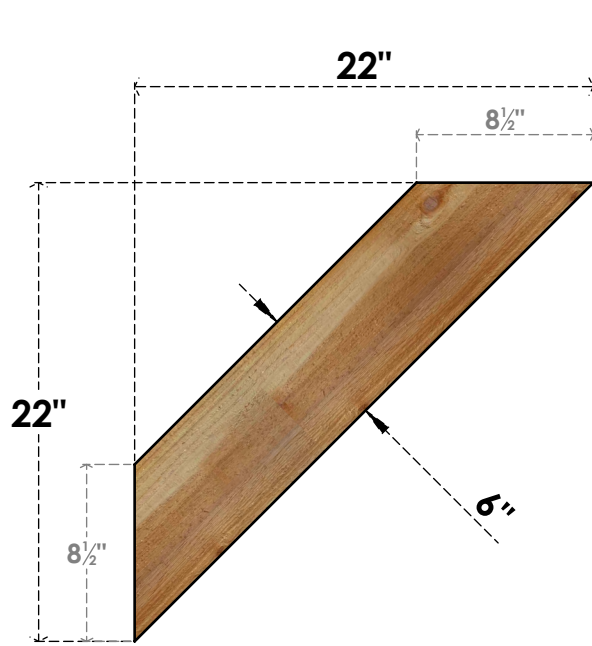

BRC06X22X22TRA00RWR

6"W X 22"D X 22"H TRADITIONAL ROUGH SAWN BRACE, WESTERN RED CEDAR

SIDE

FRONT

EKENA MILLWORK
2300 WEST MAIN ST.
CLARKSVILLE, TX 75426
TOLL FREE: 866-607-0453
WWW.EKENAMILLWORK.COM

NOTES

1. INSTALLATION TO BE COMPLETED IN ACCORDANCE WITH MANUFACTURER'S SPECIFICATIONS.
2. DRAWING MAY NOT BE TO SCALE
3. THIS DRAWING IS INTENDED FOR DESIGN AND PLANNING PURPOSES ONLY.
4. ALL INFORMATION CONTAINED HEREIN WAS CURRENT AT THE TIME OF DEVELOPMENT BUT MUST BE REVIEWED AND APPROVED BY THE PRODUCT MANUFACTURER TO BE CONSIDERED ACCURATE.
5. PRODUCTS ARE NOT KILN DRIED. THIS ITEM IS UNIQUE AND WILL CONTAIN THE NATURAL VARIATIONS THAT THE WOOD SPECIES OFFERS. THIS MAY RESULT IN VARIATIONS UP TO 1/4"