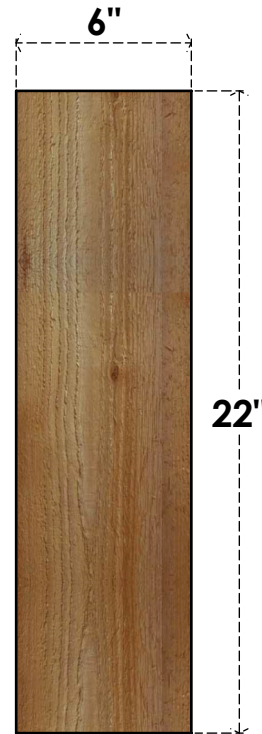

BRC06X22X22TRA00RWR

6"W X 22"D X 22"H TRADITIONAL ROUGH SAWN BRACE, WESTERN RED CEDAR

SIDE

FRONT

EKENA MILLWORK
2300 WEST MAIN ST.
CLARKSVILLE, TX 75426
TOLL FREE: 866-607-0453
WWW.EKENAMILLWORK.COM

NOTES

1. INSTALLATION TO BE COMPLETED IN ACCORDANCE WITH MANUFACTURER'S SPECIFICATIONS.
2. DRAWING MAY NOT BE TO SCALE
3. THIS DRAWING IS INTENDED FOR DESIGN AND PLANNING PURPOSES ONLY.
4. ALL INFORMATION CONTAINED HEREIN WAS CURRENT AT THE TIME OF DEVELOPMENT BUT MUST BE REVIEWED AND APPROVED BY THE PRODUCT MANUFACTURER TO BE CONSIDERED ACCURATE.
5. PRODUCTS ARE NOT KILN DRIED. THIS ITEM IS UNIQUE AND WILL CONTAIN THE NATURAL VARIATIONS THAT THE WOOD SPECIES OFFERS. THIS MAY RESULT IN VARIATIONS UP TO 1/4"