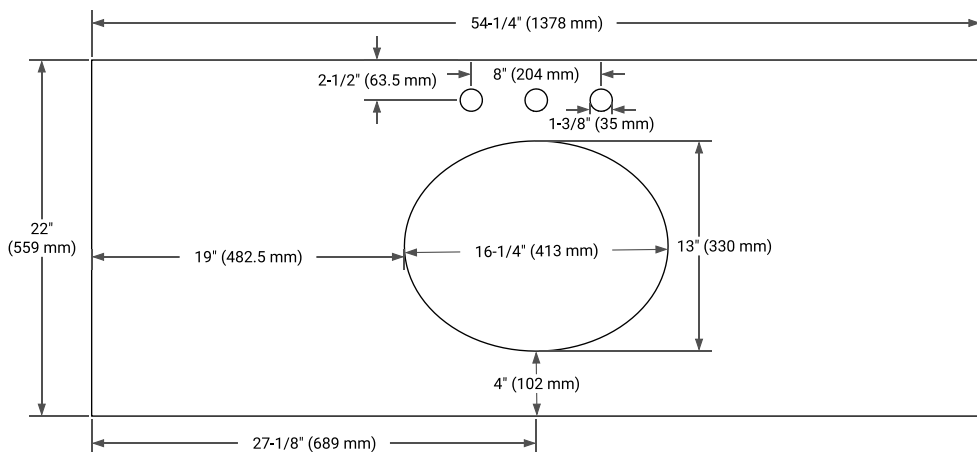

54" SINGLE OVAL SINK COUNTERTOP WITH 1.5 IN. THICKNESS

OVERALL DIMENSIONS

54.25" W x 22" D x 1.5" H

COUNTERTOP OPTIONS

FEATURES

- Solid countertop with mitered edges & seams
- Undermount white oval sink
- Pre-drilled for 8" widespread faucet

INCLUDED

- Countertop
- Matching Backsplash
- Oval Sink

COUNTERTOP PLAN VIEW