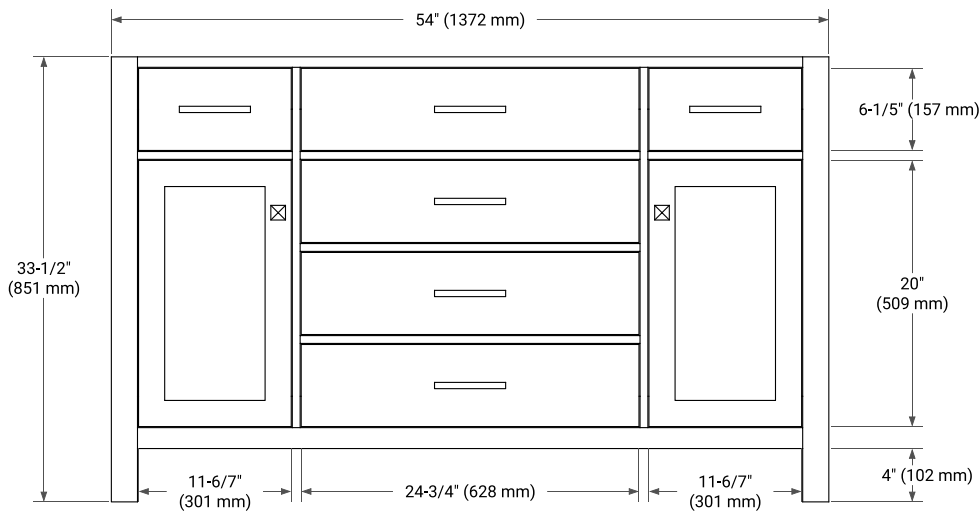

54" SINGLE SINK BASE CABINET

BASE CABINET DIMENSIONS

54" W x 21.5" D x 33.5" H

FEATURES

- Solid wood frame with engineered wood panels
- Dovetail drawers and joints
- Soft closing doors & drawers

HARDWARE FINISHES*

Brushed Nickel   Satin Brass   Matte Black   Polished Chrome

Hardware comes preinstalled with the illustrated option. Other finishes are available on our online store if you prefer a different one.

AVAILABLE COLORS

White   Grey

FRONT VIEW

SIDE VIEW

PLAN VIEW