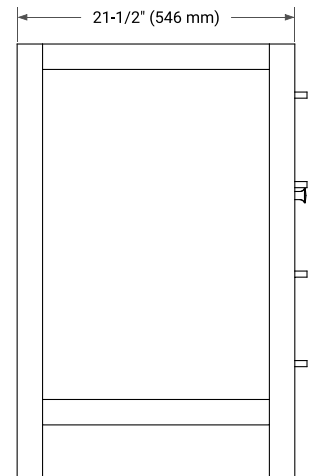

54" SINGLE SINK BASE CABINET

BASE CABINET DIMENSIONS

54" W x 21.5" D x 33.5" H

FEATURES

- Solid wood frame with engineered wood panels
- Dovetail drawers and joints
- Soft closing doors & drawers

HARDWARE FINISHES*

Brushed Nickel   Satin Brass   Matte Black   Polished Chrome

Hardware comes preinstalled with the illustrated option. Other finishes are available on our online store if you prefer a different one.

AVAILABLE COLORS

White   Grey

FRONT VIEW

SIDE VIEW

PLAN VIEW