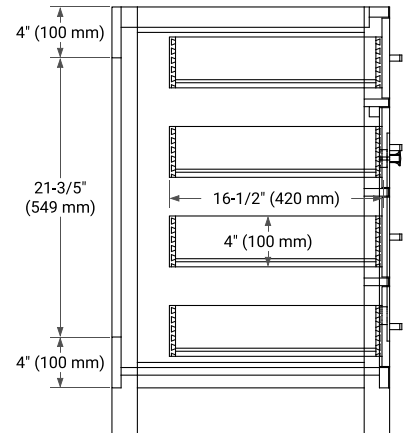

54" SINGLE SINK BASE CABINET

BASE CABINET DIMENSIONS

54" W x 21.5" D x 33.5" H

FEATURES

- Solid wood frame with engineered wood panels
- Dovetail drawers and joints
- Soft closing doors & drawers

HARDWARE FINISHES*

Brushed Nickel   Satin Brass   Matte Black   Polished Chrome

Hardware comes preinstalled with the illustrated option. Other finishes are available on our online store if you prefer a different one.

AVAILABLE COLORS

White   Grey

FRONT VIEW

SIDE VIEW

PLAN VIEW