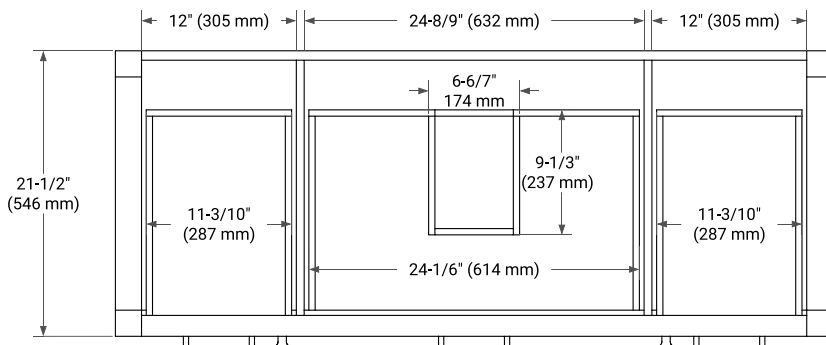

54" SINGLE SINK BASE CABINET

BASE CABINET DIMENSIONS

54" W x 21.5" D x 33.5" H

FEATURES

- Solid wood frame with engineered wood panels
- Dovetail drawers and joints
- Soft closing doors & drawers

HARDWARE FINISHES*

Brushed Nickel   Satin Brass   Matte Black   Polished Chrome

Hardware comes preinstalled with the illustrated option. Other finishes are available on our online store if you prefer a different one.

AVAILABLE COLORS

White   Grey

FRONT VIEW

SIDE VIEW

PLAN VIEW