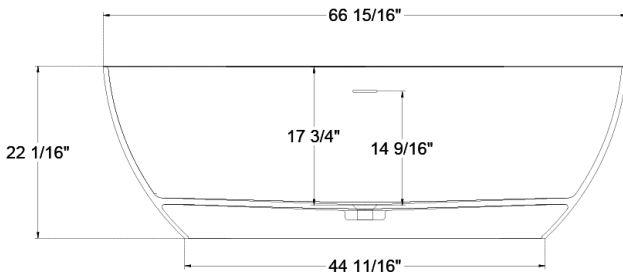

626-679-3588
service@getprohome.com
www.getprohome.com
162 Atlantic St, Pomona, CA 91768

SIZE DETAILS

SOLID SURFACE BATHTUB

service@getprohome.com
626 679 3588

PRODUCT
INSTRUCTION
VIDEO

SIZE DETAILS

PRODUCT
INSTRUCTION
VIDEO

MODEL No. GP984-67MW

(Front View)

(Side View)

(Bottom view)

(Top View)