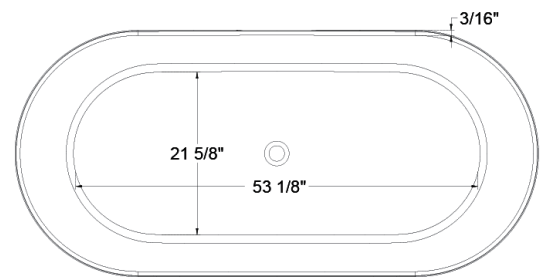

MODEL No. GP984-67MW

(Front View)

(Side View)

(Bottom view)

(Top View)