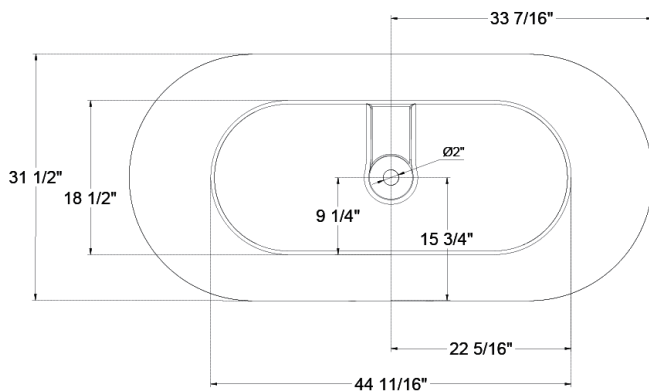

626-679-3588
service@getprohome.com
www.getprohome.com
162 Atlantic St, Pomona, CA 91768

SIZE DETAILS

SOLID SURFACE BATHTUB

service@getprohome.com
626 679 3588

PRODUCT
INSTRUCTION
VIDEO

SIZE DETAILS

PRODUCT
INSTRUCTION
VIDEO

MODEL No. GP984-67MW

(Front View)

(Side View)

(Bottom view)

(Top View)