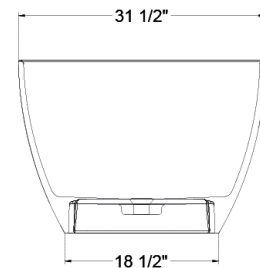

626-679-3588
service@getprohome.com
www.getprohome.com
162 Atlantic St, Pomona, CA 91768

SIZE DETAILS

SOLID SURFACE BATHTUB

service@getprohome.com
626 679 3588

PRODUCT
INSTRUCTION
VIDEO

SIZE DETAILS

PRODUCT
INSTRUCTION
VIDEO

MODEL No. GP984-67MW

(Front View)

(Side View)

(Bottom view)

(Top View)