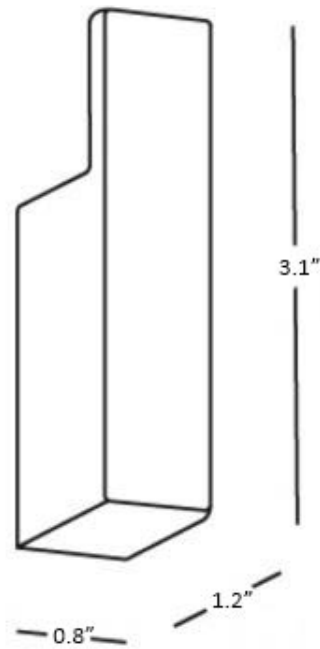

<p>Collection Divo</p>	<p>Model Divo A1520A</p>	<p>Dimensions Metric <i>1 inch = 2.54 cm</i> <i>1 inch = 25.4 mm</i></p>	 <p>1051 Lea Drive - Collegeville, PA 19426 Tel. 215 513 9400 - Fax 610 831 0215 www.ws bathcollections.com - info@ws bathcollectins.com</p>
-----------------------------------	---------------------------------------	--	---

Product Specs Sheets

Collection
Divo

Model |
Divo A1520A

Dimensions Metric

1 inch = 2.54 cm
1 inch = 25.4 mm

WS[®]
BATH
COLLECTIONS

1051 Lea Drive - Collegeville, PA 19426
Tel. 215 513 9400 - Fax 610 831 0215