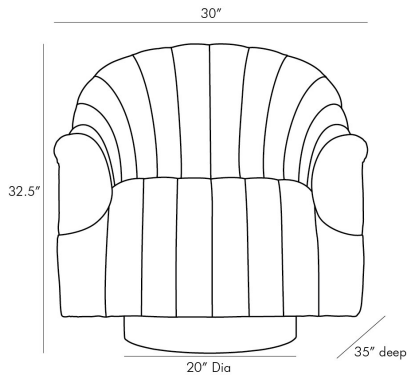

ARTERIOS

SPRINGSTEEN CHAIR MUSLIN CHAMPAGNE SWIVEL

8036

H: 32.5 IN, W: 30 IN, D: 35 IN

Muslin

Contract Recommendations: Not for use in high traffic/public spaces

Style reigns supreme in this sensuous swivel chair plucked straight from the seventies. The inviting barrel back, plush channeling and sleek satin brass plinth base create the perfect club chair. Place a pair in your favorite entertaining space with petite drinks tables or use four around a cocktail table instead of the traditional sofa and chair combo. These are meant to be touted, not tucked away! Covered in Muslin, allowing you to

APPEARANCE

Material	Muslin, Steel
Finish	Champagne
Top Coat/Sealant	false

DIMENSIONS

Arm	H: 22 IN, W: 4.5 IN
Foot Print	Dia: 20.00 IN
Leg	H: 4.5 IN
Seat	W: 21 IN, D: 21 IN
Seat Height	17 IN
Seat	W: 21 IN, D: 21 IN

SHIPPING

Shipping Requirements	TruckShip
Product Weight	80 LBS
Gross Weight 1	85 LBS
Shipping Box 1	H: 43 IN, L: 41 IN, W: 38 IN

CONTRACT

Contract Suitable	Not for use in high traffic/public spaces
Fabric Composition	100% Cotton
Fabric Double Rub Count	12,000
Fabric Compliancy	NFPA-260, TB117-2013
Contract Textile Suitability	Not Contract Suitable
Swatch Number	X60SW