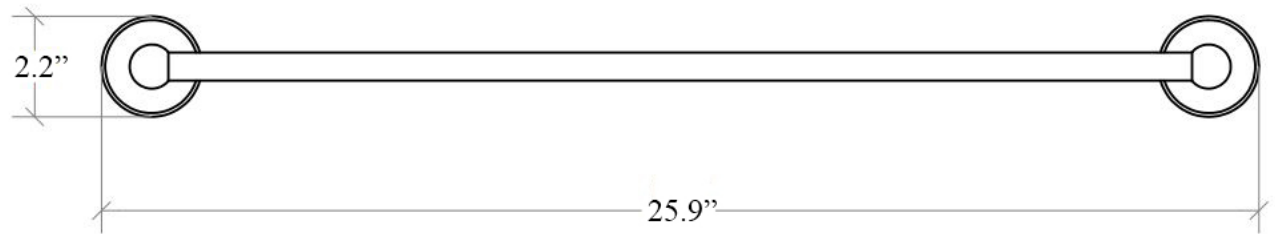

Product Specs Sheets

Collection
Venessia

Model |
Venessia 52916

Dimensions Metric
1 inch = 2.54 cm
1 inch = 25.4 mm

WS[®]
BATH
COLLECTIONS

1051 Lea Drive - Collegeville, PA 19426
Tel. 215 513 9400 - Fax 610 831 0215
www.ws bathcollections.com - info@ws bathcollections.com