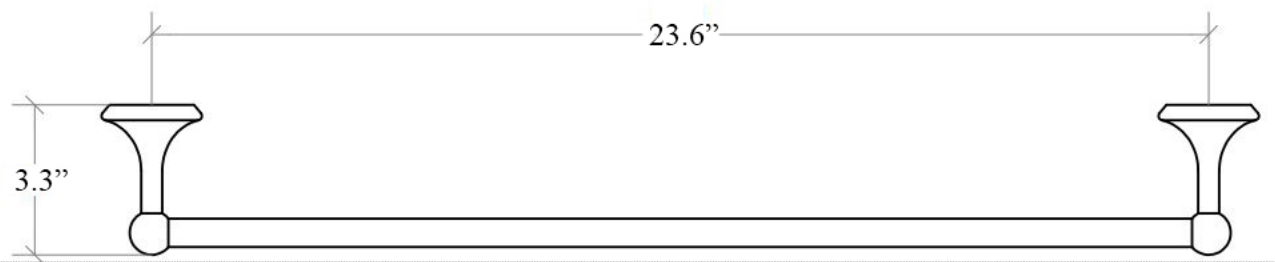

Product Specs Sheets

Collection
Venessia

Model |
Venessia 52916

Dimensions Metric
1 inch = 2.54 cm
1 inch = 25.4 mm

WS[®]
BATH
COLLECTIONS

1051 Lea Drive - Collegeville, PA 19426
Tel. 215 513 9400 - Fax 610 831 0215
www.ws bathcollections.com - info@ws bathcollections.com