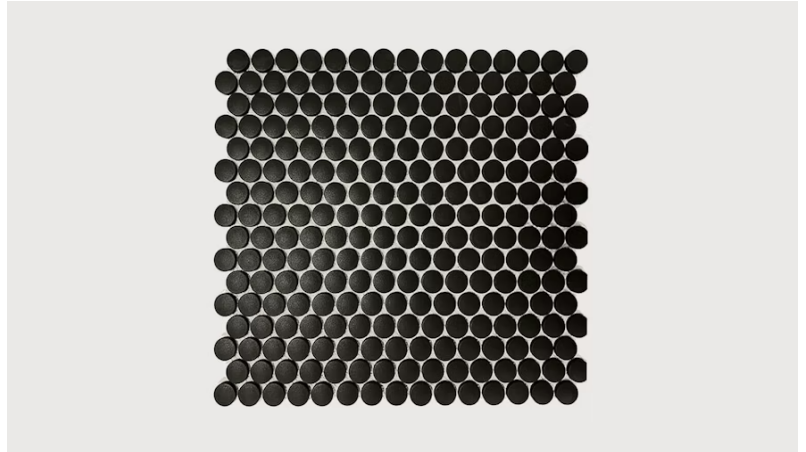

Metro Black Matte Penny Round 1" Mosaic

QUICKSHIP PRODUCT

SIZES	Penny Round Mosaic 1" x 1" Penny Round Mosaic	<ul style="list-style-type: none"> • All sizes are nominal and in inches. • If not stocked in our NJ warehouse, 200 SF minimum order quantity required. • Special cut sizes and additional trim pieces available upon meeting a required minimum order quantity.
FINISHES	Matte	
LEAD TIME	1-5 Business Days	Lead times are approximate and may vary based on desired quantity, production schedule, and delivery location.
FORMAT + THICKNESS	Mosaic 1/4"	Most of our tiles are rectified and micro-beveled. Please confirm with us if rectification or micro-beveling is required.
APPLICATIONS	Commercial Floors Heavy Traffic Interiors Walls Wet	