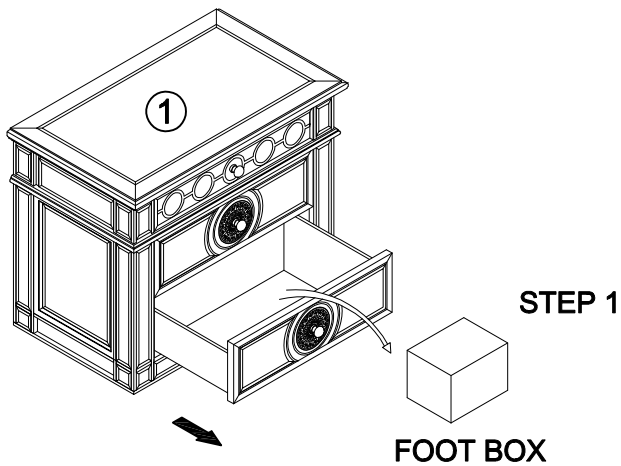

ASSEMBLY INSTRUCTIONS

*** Thank you for purchasing this quality product. Be sure to check all packing materials carefully for small parts which may have come loose inside the carton during shipment. Identify and count all parts and compare with parts list below.

*** Assemble product on a flat, soft surface such as a carpet or cloth to prevent scratching the finish. Read all instruction and study the drawings carefully before starting the assembly process.

COMPONENT LIST		
ITEM	DESCRIPTION	Q'Ty
1	Nightstand	1 PC
2	Foot	4 PCS

HARDWARE LIST			
A		Bolt: Ø1/4" * 6" L	4 PCS
B		Flat Washer: Ø1/4"	4 PCS
C		Lock washer: Ø1/4"	4 PCS
D		Wood Dowel: Ø8 x 40 (mm)	4 PCS
E		Allen Wrench (M4)	1 PC