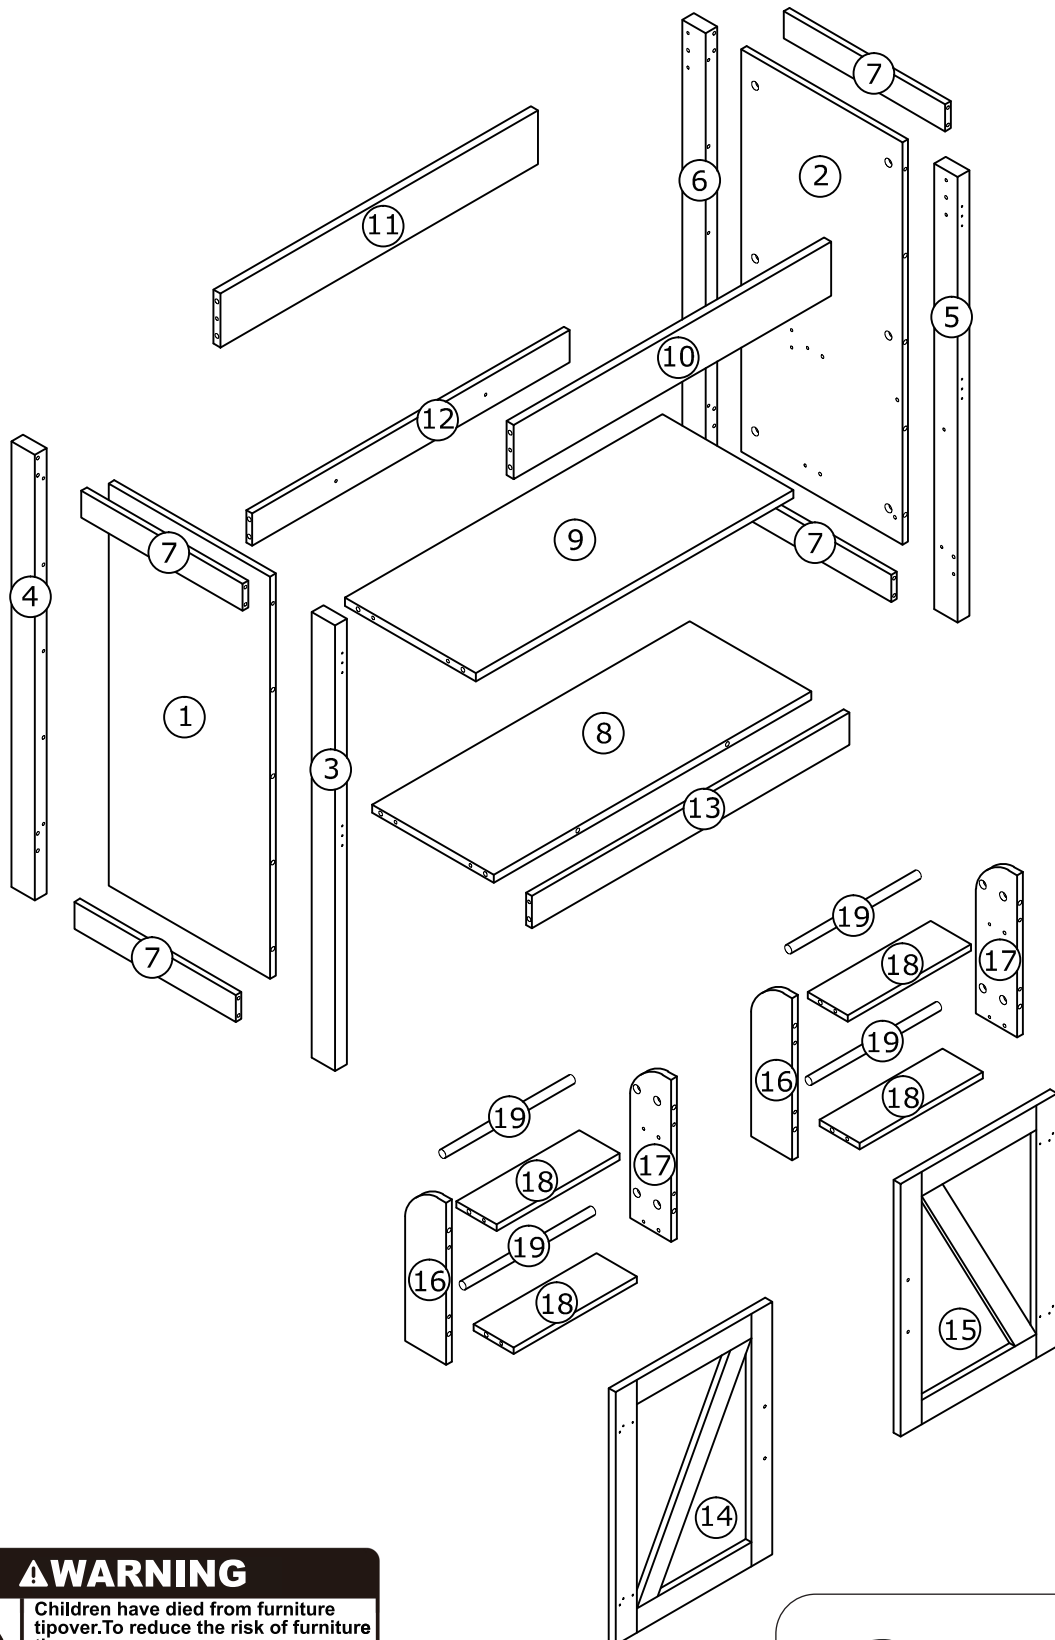

Do not use an electric screwdriver, and do not use too much force when installing, because the board is easy to break.

Please prepare the following tools

When installing, please carefully confirm whether each screw corresponds to the manual, accessories with similar shapes can be distinguished by size

A × 52+1  Ø6×35mm	B × 52+2  Ø15×9.5mm	C × 54+2  Ø6×30mm	D × 6  Ø3×14mm	E × 2  Ø4×40mm	F × 1 
G × 4  Ø3.5×14mm	H × 2  Ø4×20mm	J × 1  60CM	K × 8  50×12mm	L × 52  Ø20mm	

⚠ WARNING

Children have died from furniture tipover. To reduce the risk of furniture tipover:

- ALWAYS install tipover restraint provided.
- NEVER put a TV on this product.
- NEVER allow children to stand, climb or hang on drawers, doors, or shelves.
- NEVER open more than one drawer at a time.
- Place heaviest items in the lowest drawers.