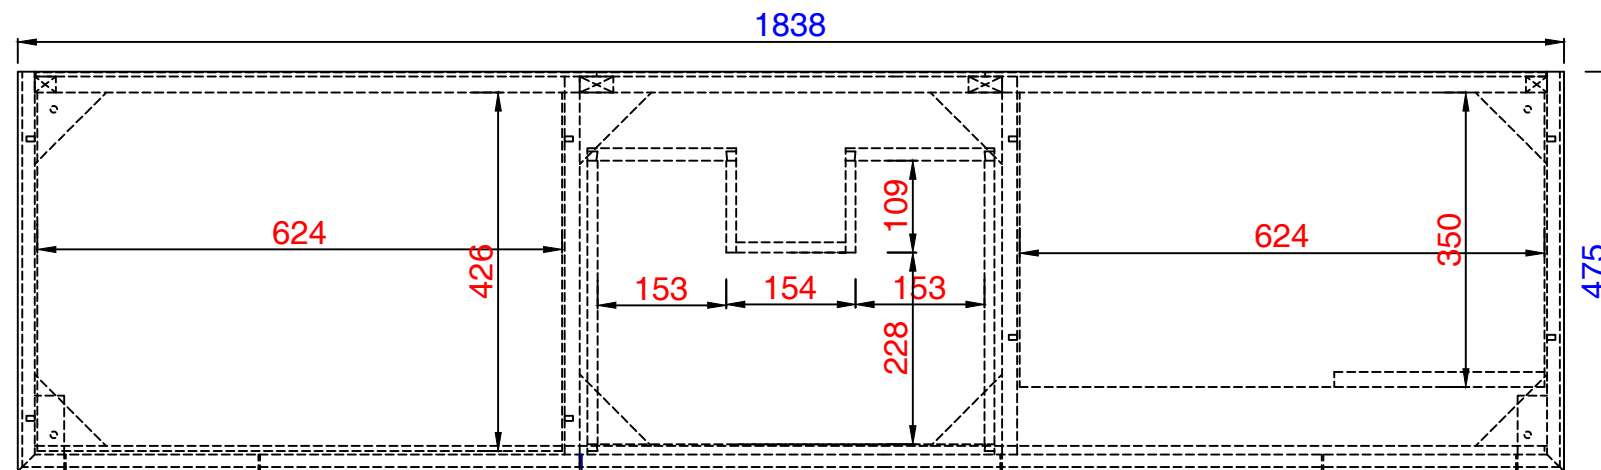

NOTE ONE: Countertop with integrated sink is shown on this cabinet
NOTE TWO: This vanity does not have a Backsplash.

Version:201912

Top

Cabinet level 1

Cabinet level 3

NOTE ONE: Countertop with integrated sink is shown on this cabinet.

NOTE ONE: Countertop with integrated sink is shown on this cabinet
NOTE TWO: This vanity does not have a Backsplash.

NOTE ONE: Countertop with integrated sink is shown on this cabinet
NOTE TWO: This vanity does not have a Backsplash.