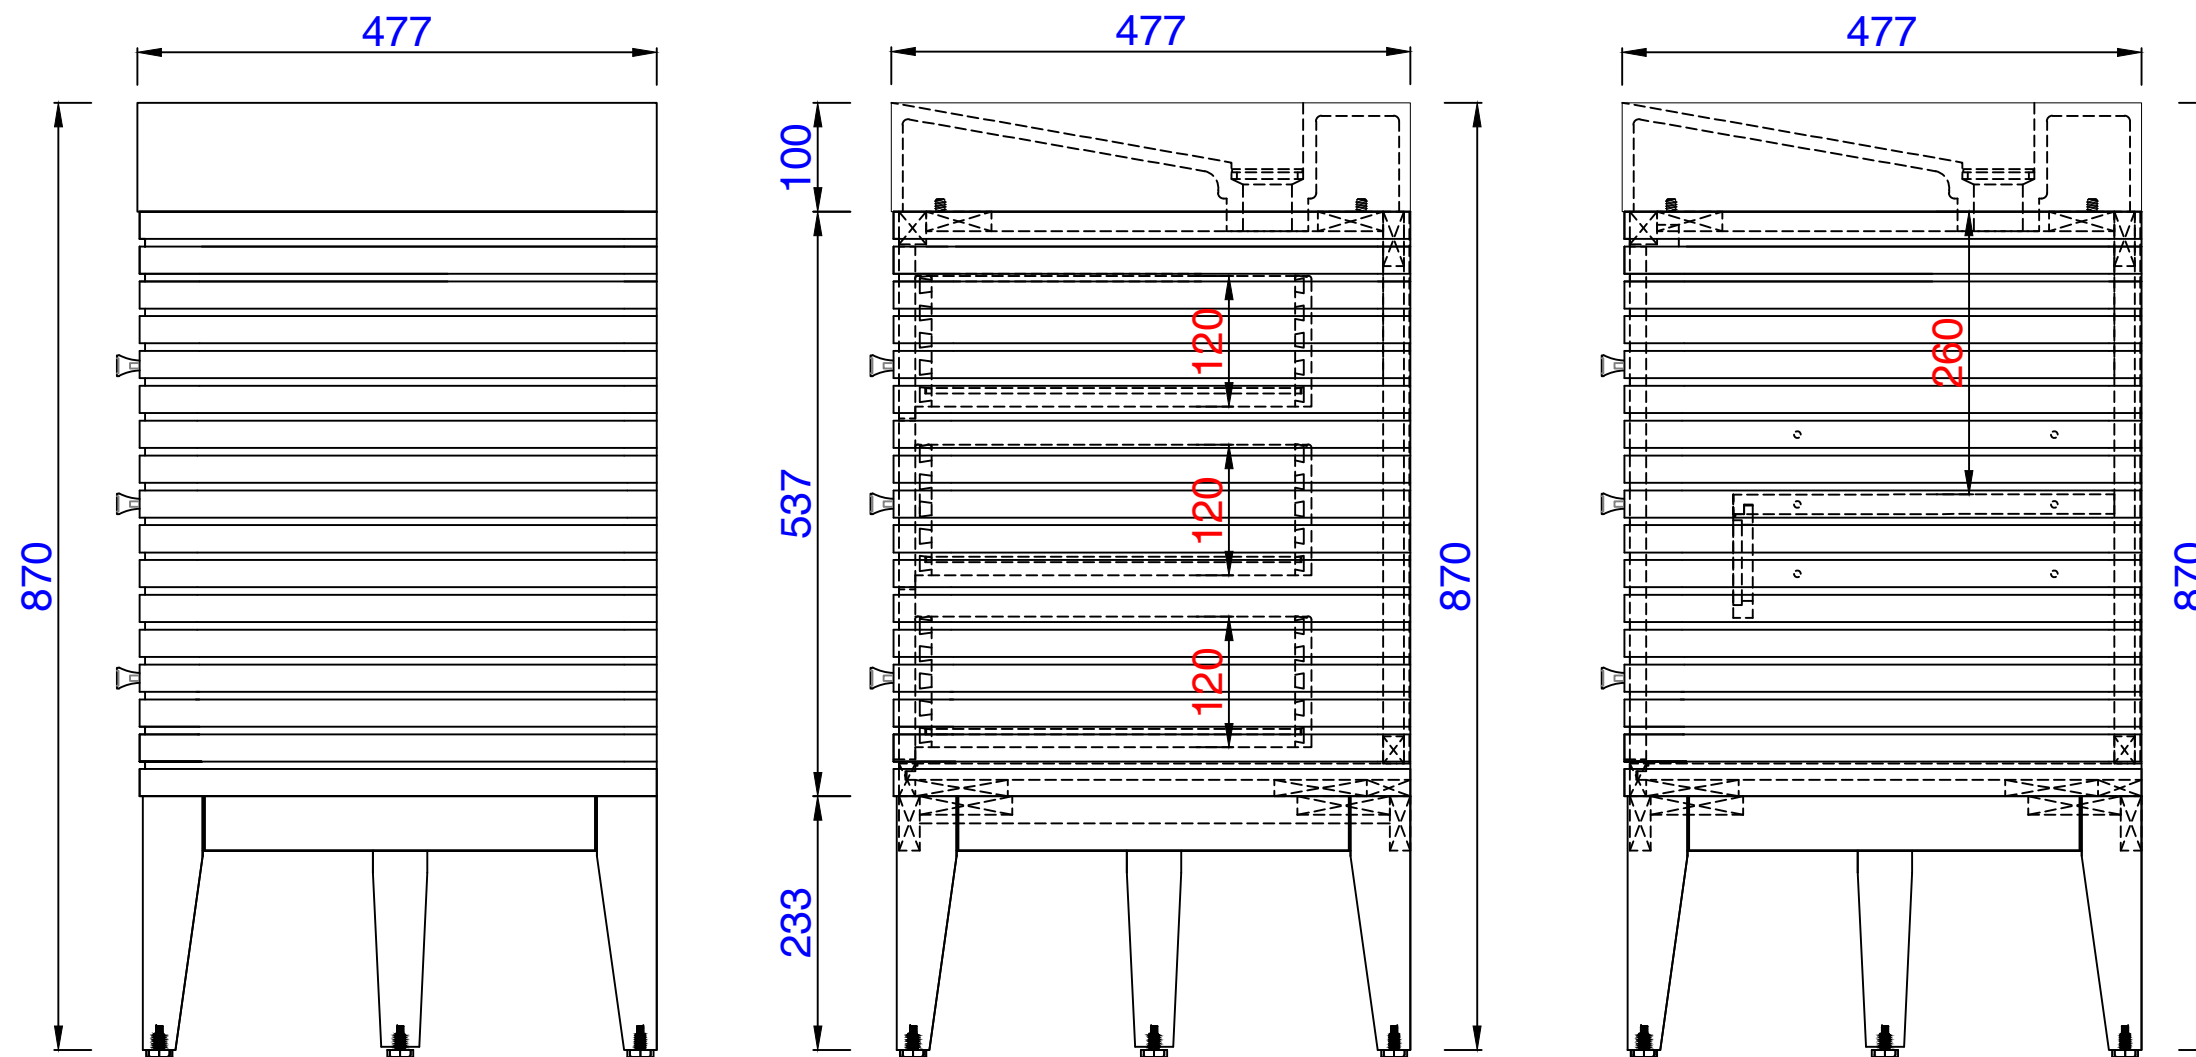

NOTE ONE: Countertop with integrated sink is shown on this cabinet
NOTE TWO: This vanity does not have a Backsplash.

Version:201912

Top

Cabinet level 1

Cabinet level 3

NOTE ONE: Countertop with integrated sink is shown on this cabinet.

NOTE ONE: Countertop with integrated sink is shown on this cabinet
NOTE TWO: This vanity does not have a Backsplash.

NOTE ONE: Countertop with integrated sink is shown on this cabinet
NOTE TWO: This vanity does not have a Backsplash.

NOTE ONE: Countertop with integrated sink is shown on this cabinet.

Version:201912

NOTE ONE: Countertop with integrated sink is shown on this cabinet
NOTE TWO: This vanity does not have a Backsplash.