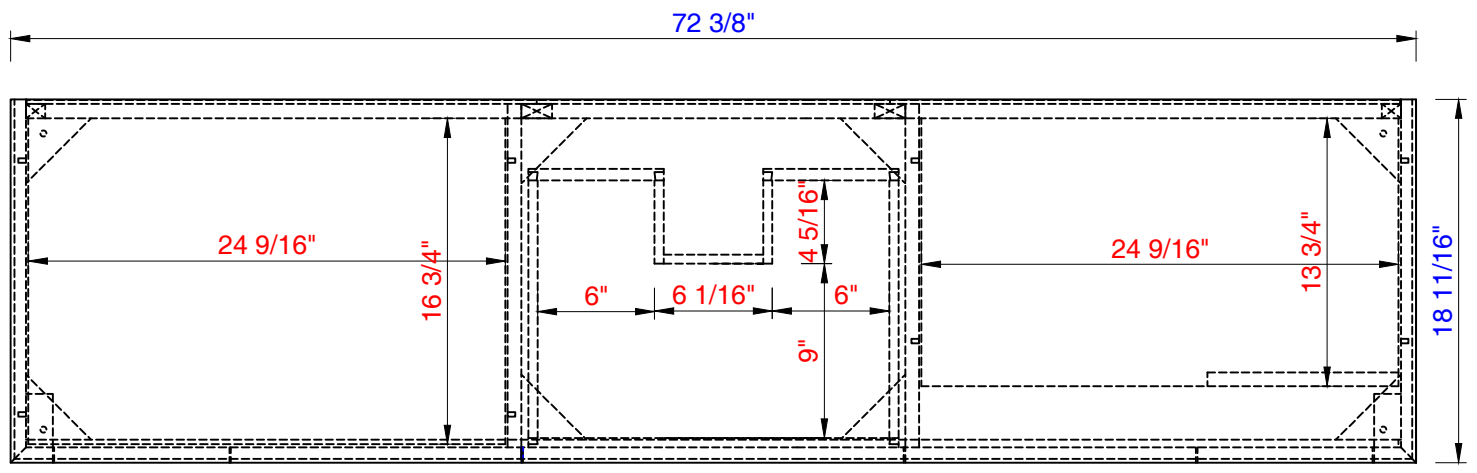

NOTE ONE: Countertop with integrated sink is shown on this cabinet
NOTE TWO: This vanity does not have a Backsplash.

Version:201912

Top

Cabinet level 1

Cabinet level 3

NOTE ONE: Countertop with integrated sink is shown on this cabinet.

NOTE ONE: Countertop with integrated sink is shown on this cabinet
NOTE TWO: This vanity does not have a Backsplash.

NOTE ONE: Countertop with integrated sink is shown on this cabinet
NOTE TWO: This vanity does not have a Backsplash.

NOTE ONE: Countertop with integrated sink is shown on this cabinet.

Version:201912

NOTE ONE: Countertop with integrated sink is shown on this cabinet
NOTE TWO: This vanity does not have a Backsplash.