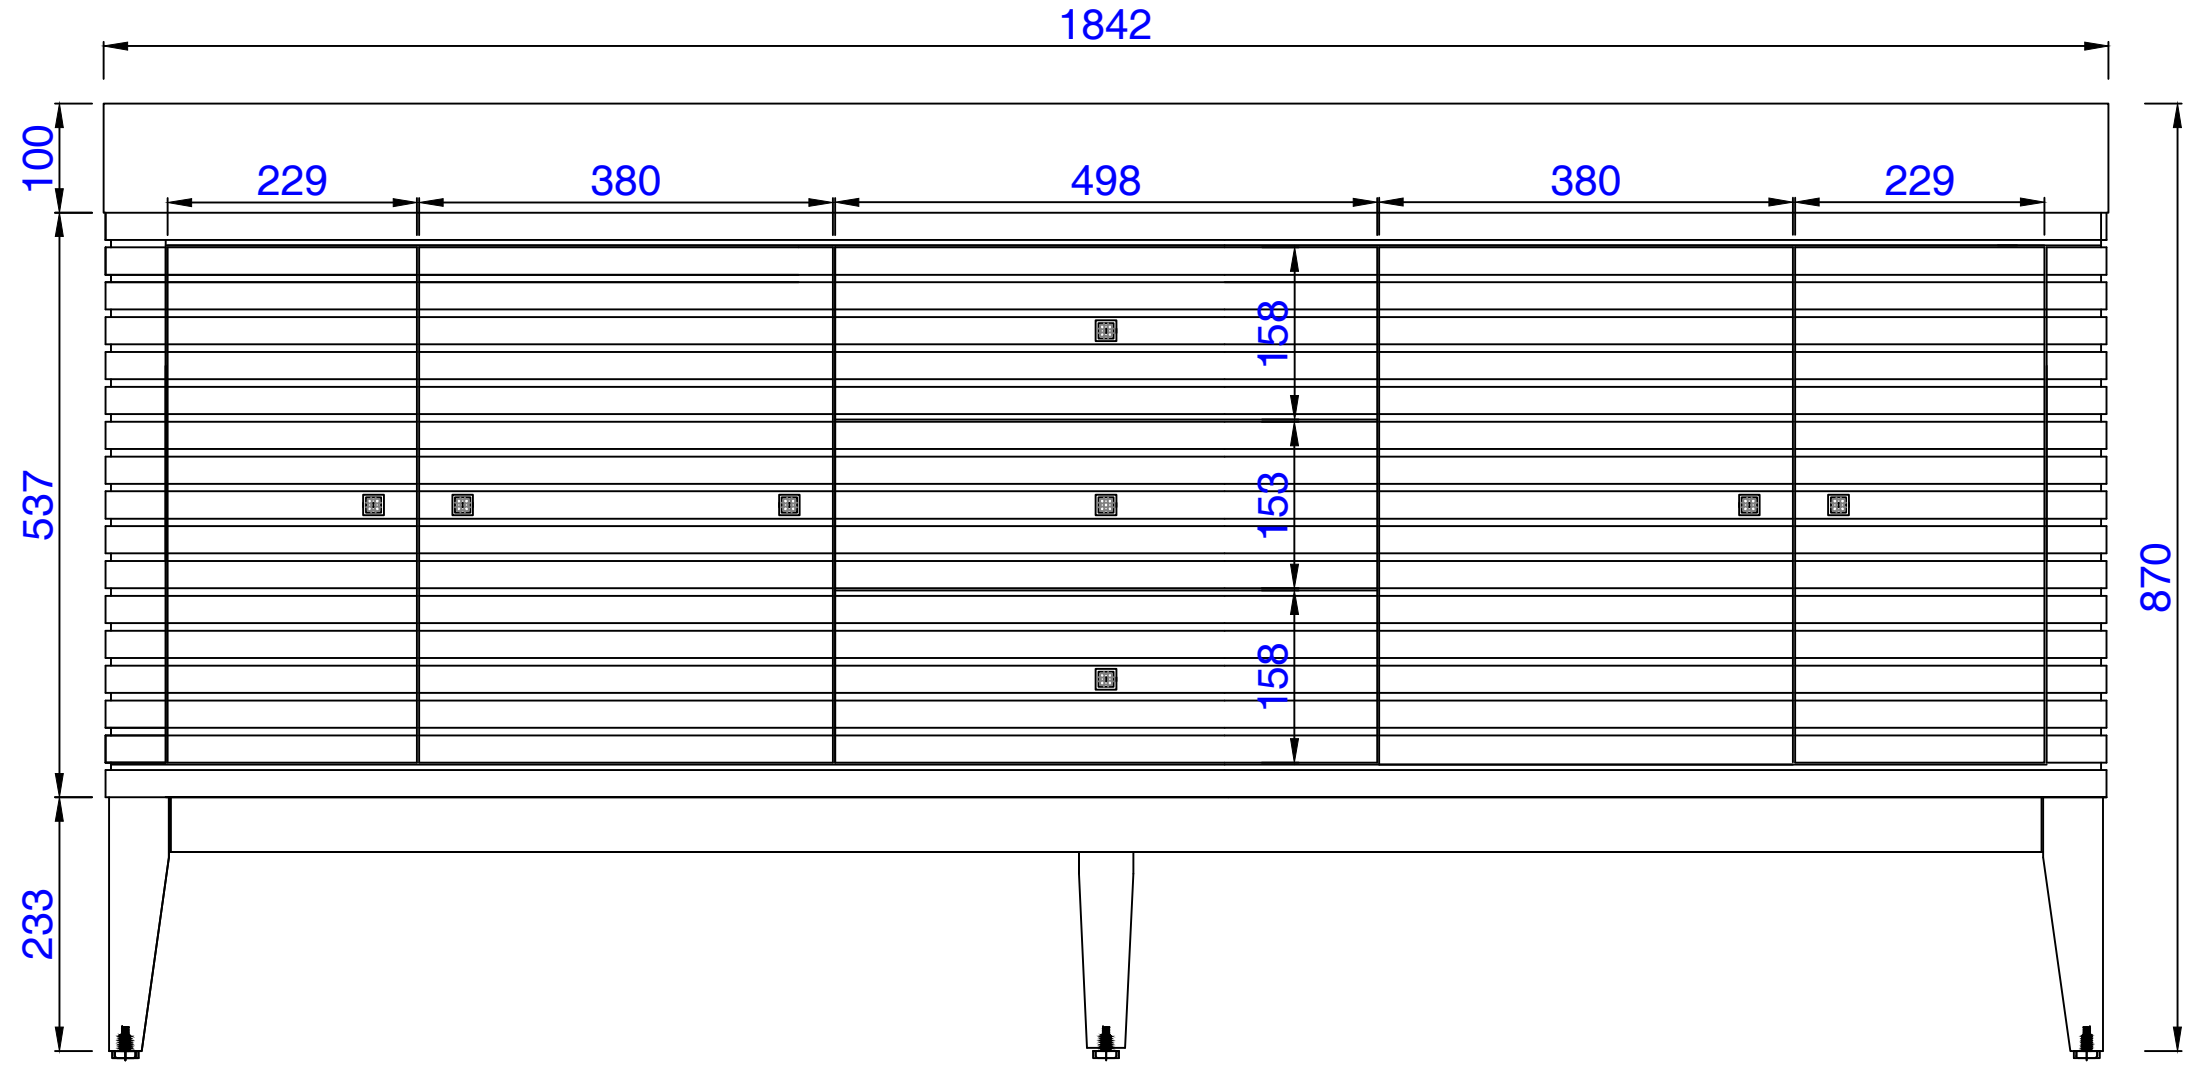

NOTE ONE: Countertop with integrated sink is shown on this cabinet
NOTE TWO: This vanity does not have a Backsplash.

Version:201912

Top

Cabinet level 1

Cabinet level 3

NOTE ONE: Countertop with integrated sink is shown on this cabinet.

NOTE ONE: Countertop with integrated sink is shown on this cabinet
NOTE TWO: This vanity does not have a Backsplash.

NOTE ONE: Countertop with integrated sink is shown on this cabinet
NOTE TWO: This vanity does not have a Backsplash.

NOTE ONE: Countertop with integrated sink is shown on this cabinet.

Version:201912

NOTE ONE: Countertop with integrated sink is shown on this cabinet
NOTE TWO: This vanity does not have a Backsplash.