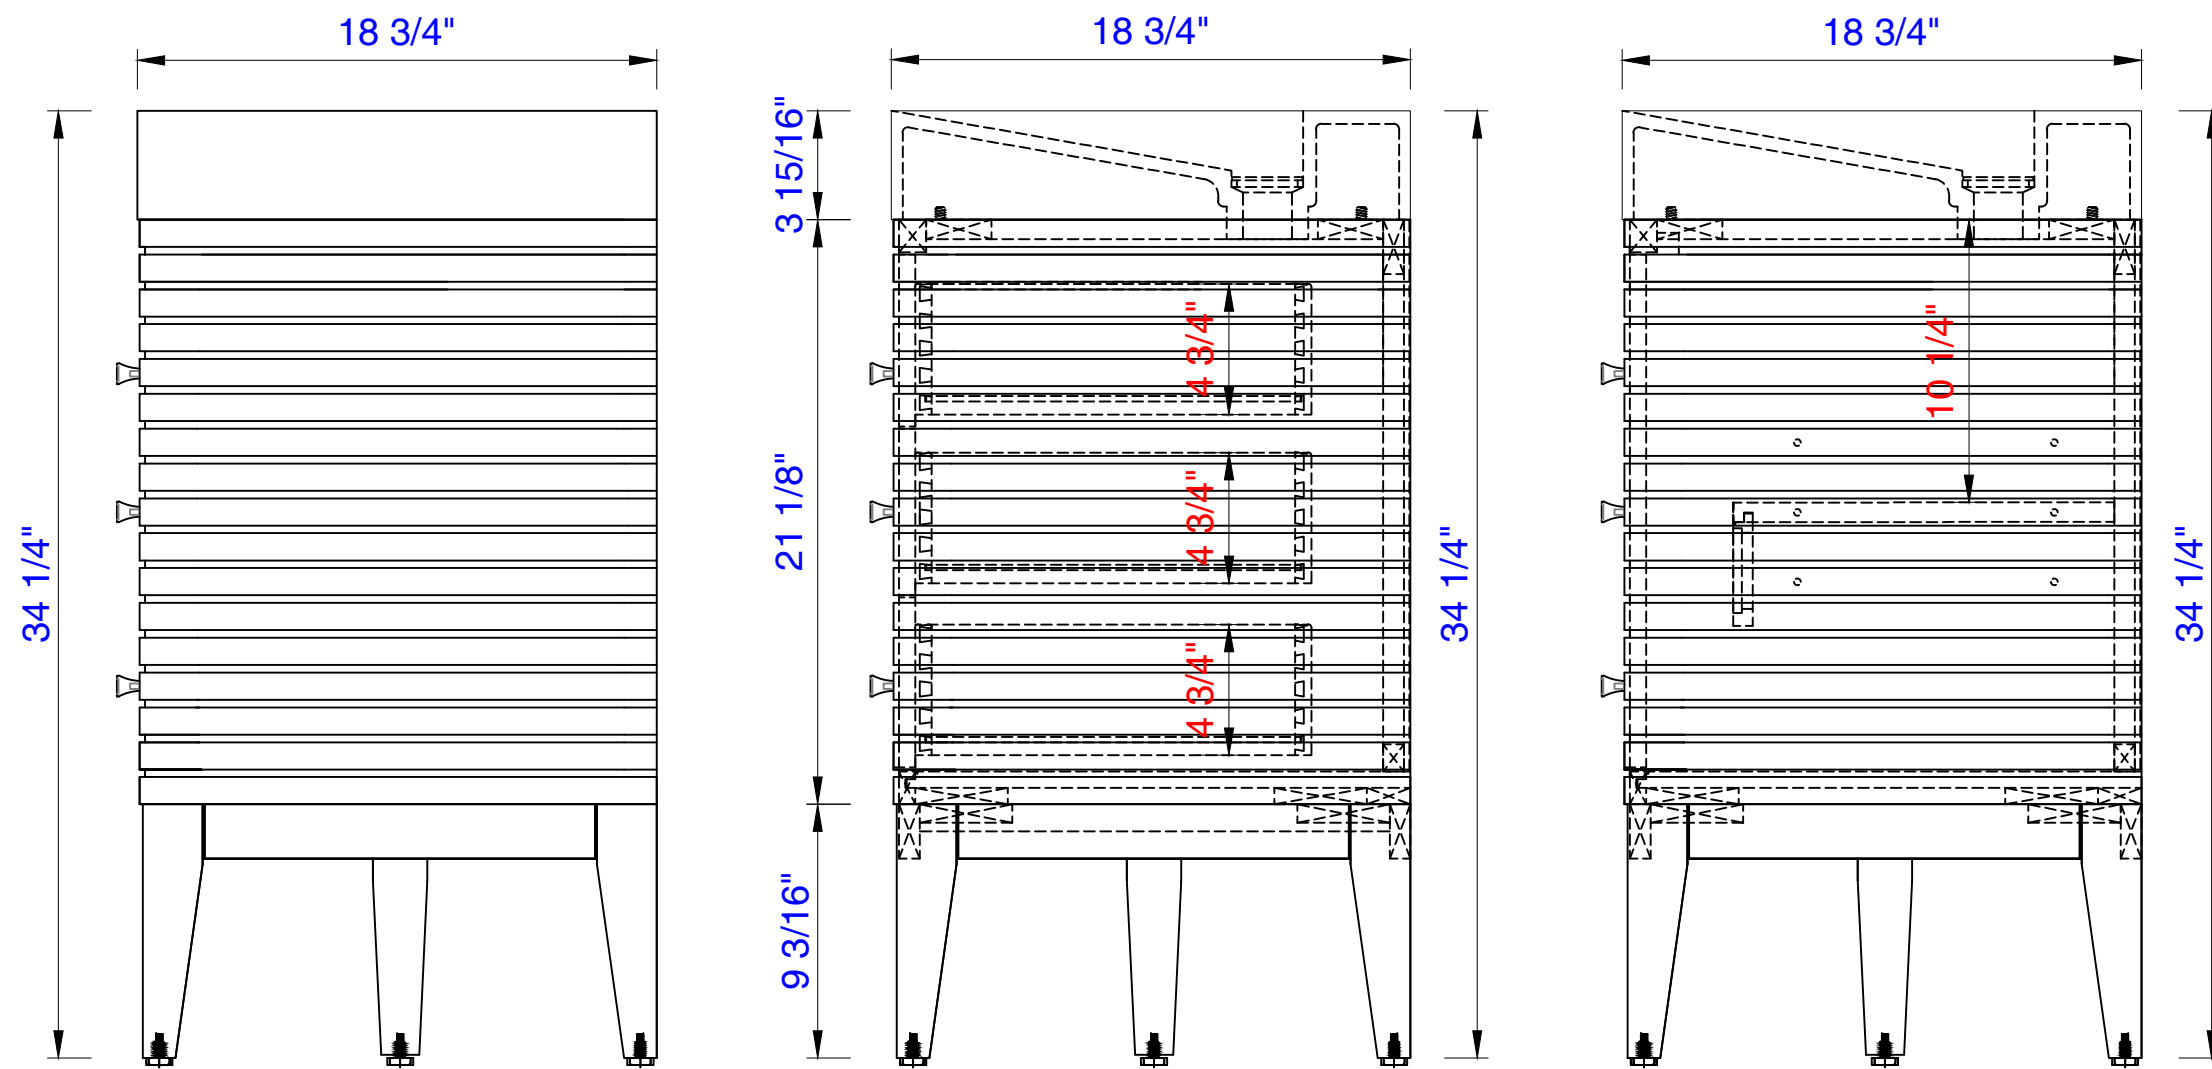

NOTE ONE: Countertop with integrated sink is shown on this cabinet
NOTE TWO: This vanity does not have a Backsplash.

Version:201912

Top

Cabinet level 1

Cabinet level 3

NOTE ONE: Countertop with integrated sink is shown on this cabinet.

NOTE ONE: Countertop with integrated sink is shown on this cabinet
NOTE TWO: This vanity does not have a Backsplash.

NOTE ONE: Countertop with integrated sink is shown on this cabinet
NOTE TWO: This vanity does not have a Backsplash.

NOTE ONE: Countertop with integrated sink is shown on this cabinet.

Version:201912

NOTE ONE: Countertop with integrated sink is shown on this cabinet
NOTE TWO: This vanity does not have a Backsplash.