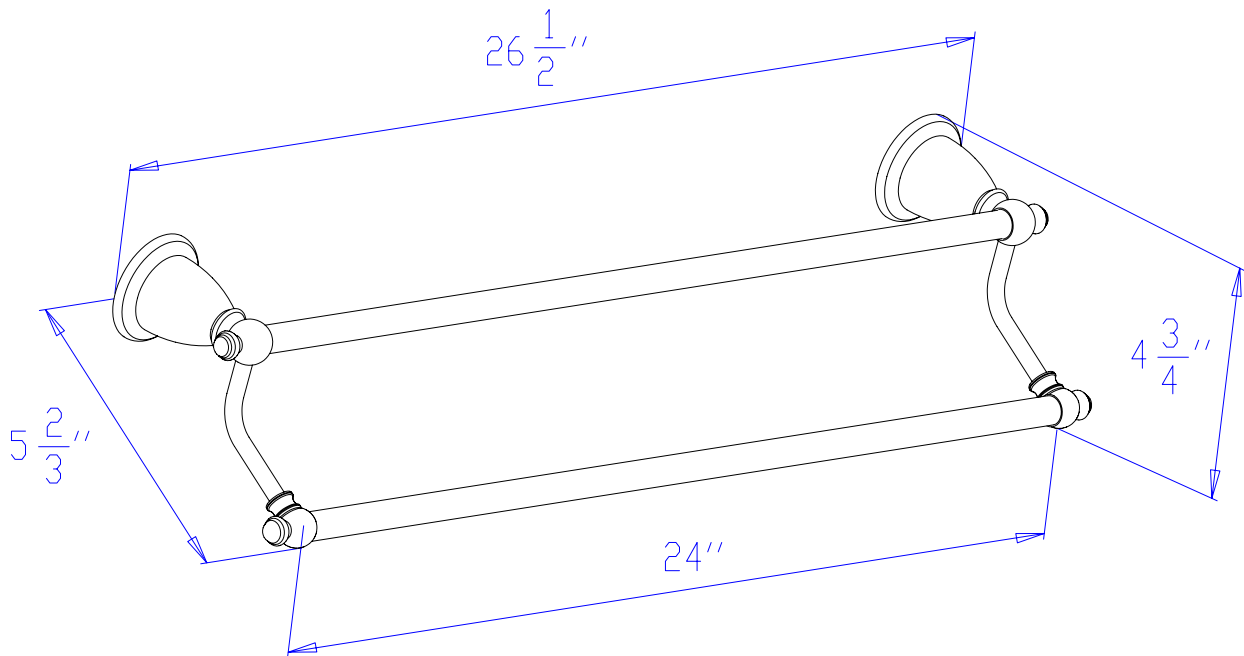

MODEL#:EBA7973ORB
PRODUCT SPECIFICATION SHEET

DESCRIPTION:

English Vintage 24" Dual Towel Bar, Orb

CARTRIDGES (If applicable):

CARTRIDGE TYPE	MODEL #
Hot Cartridge	
Cold Cartridge	
Shared or Single H&C Cartridge	No Cartridge
Diverter (If applicable)	

Note: Please always check with Elements of Design Customer Service for Cartridge Model Number Verification before you order.

Note: Photo above and Drawing below shows overall style of the product, handle styles may be different to the product model number this specification sheet is referring to.

24" Dual Towel Bar